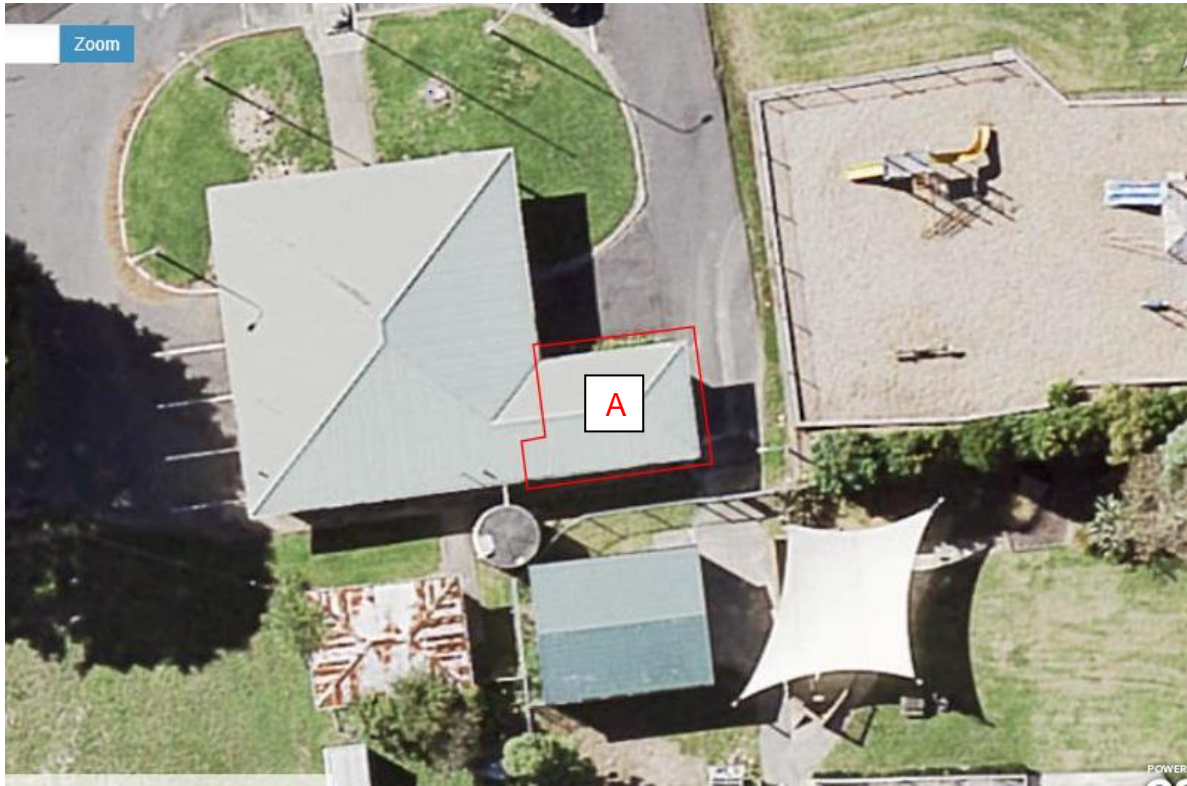

Attachment A – Site Plan for Royal NZ Plunket Trust lease in council owned building at Whitford War Memorial Domain, 53R Whitford Maraetai Road

Plunket leased area marked in red and labelled A, including two rooms and attached toilet.

Whitford War Memorial Domain edged in green

Site of leased area on Domain