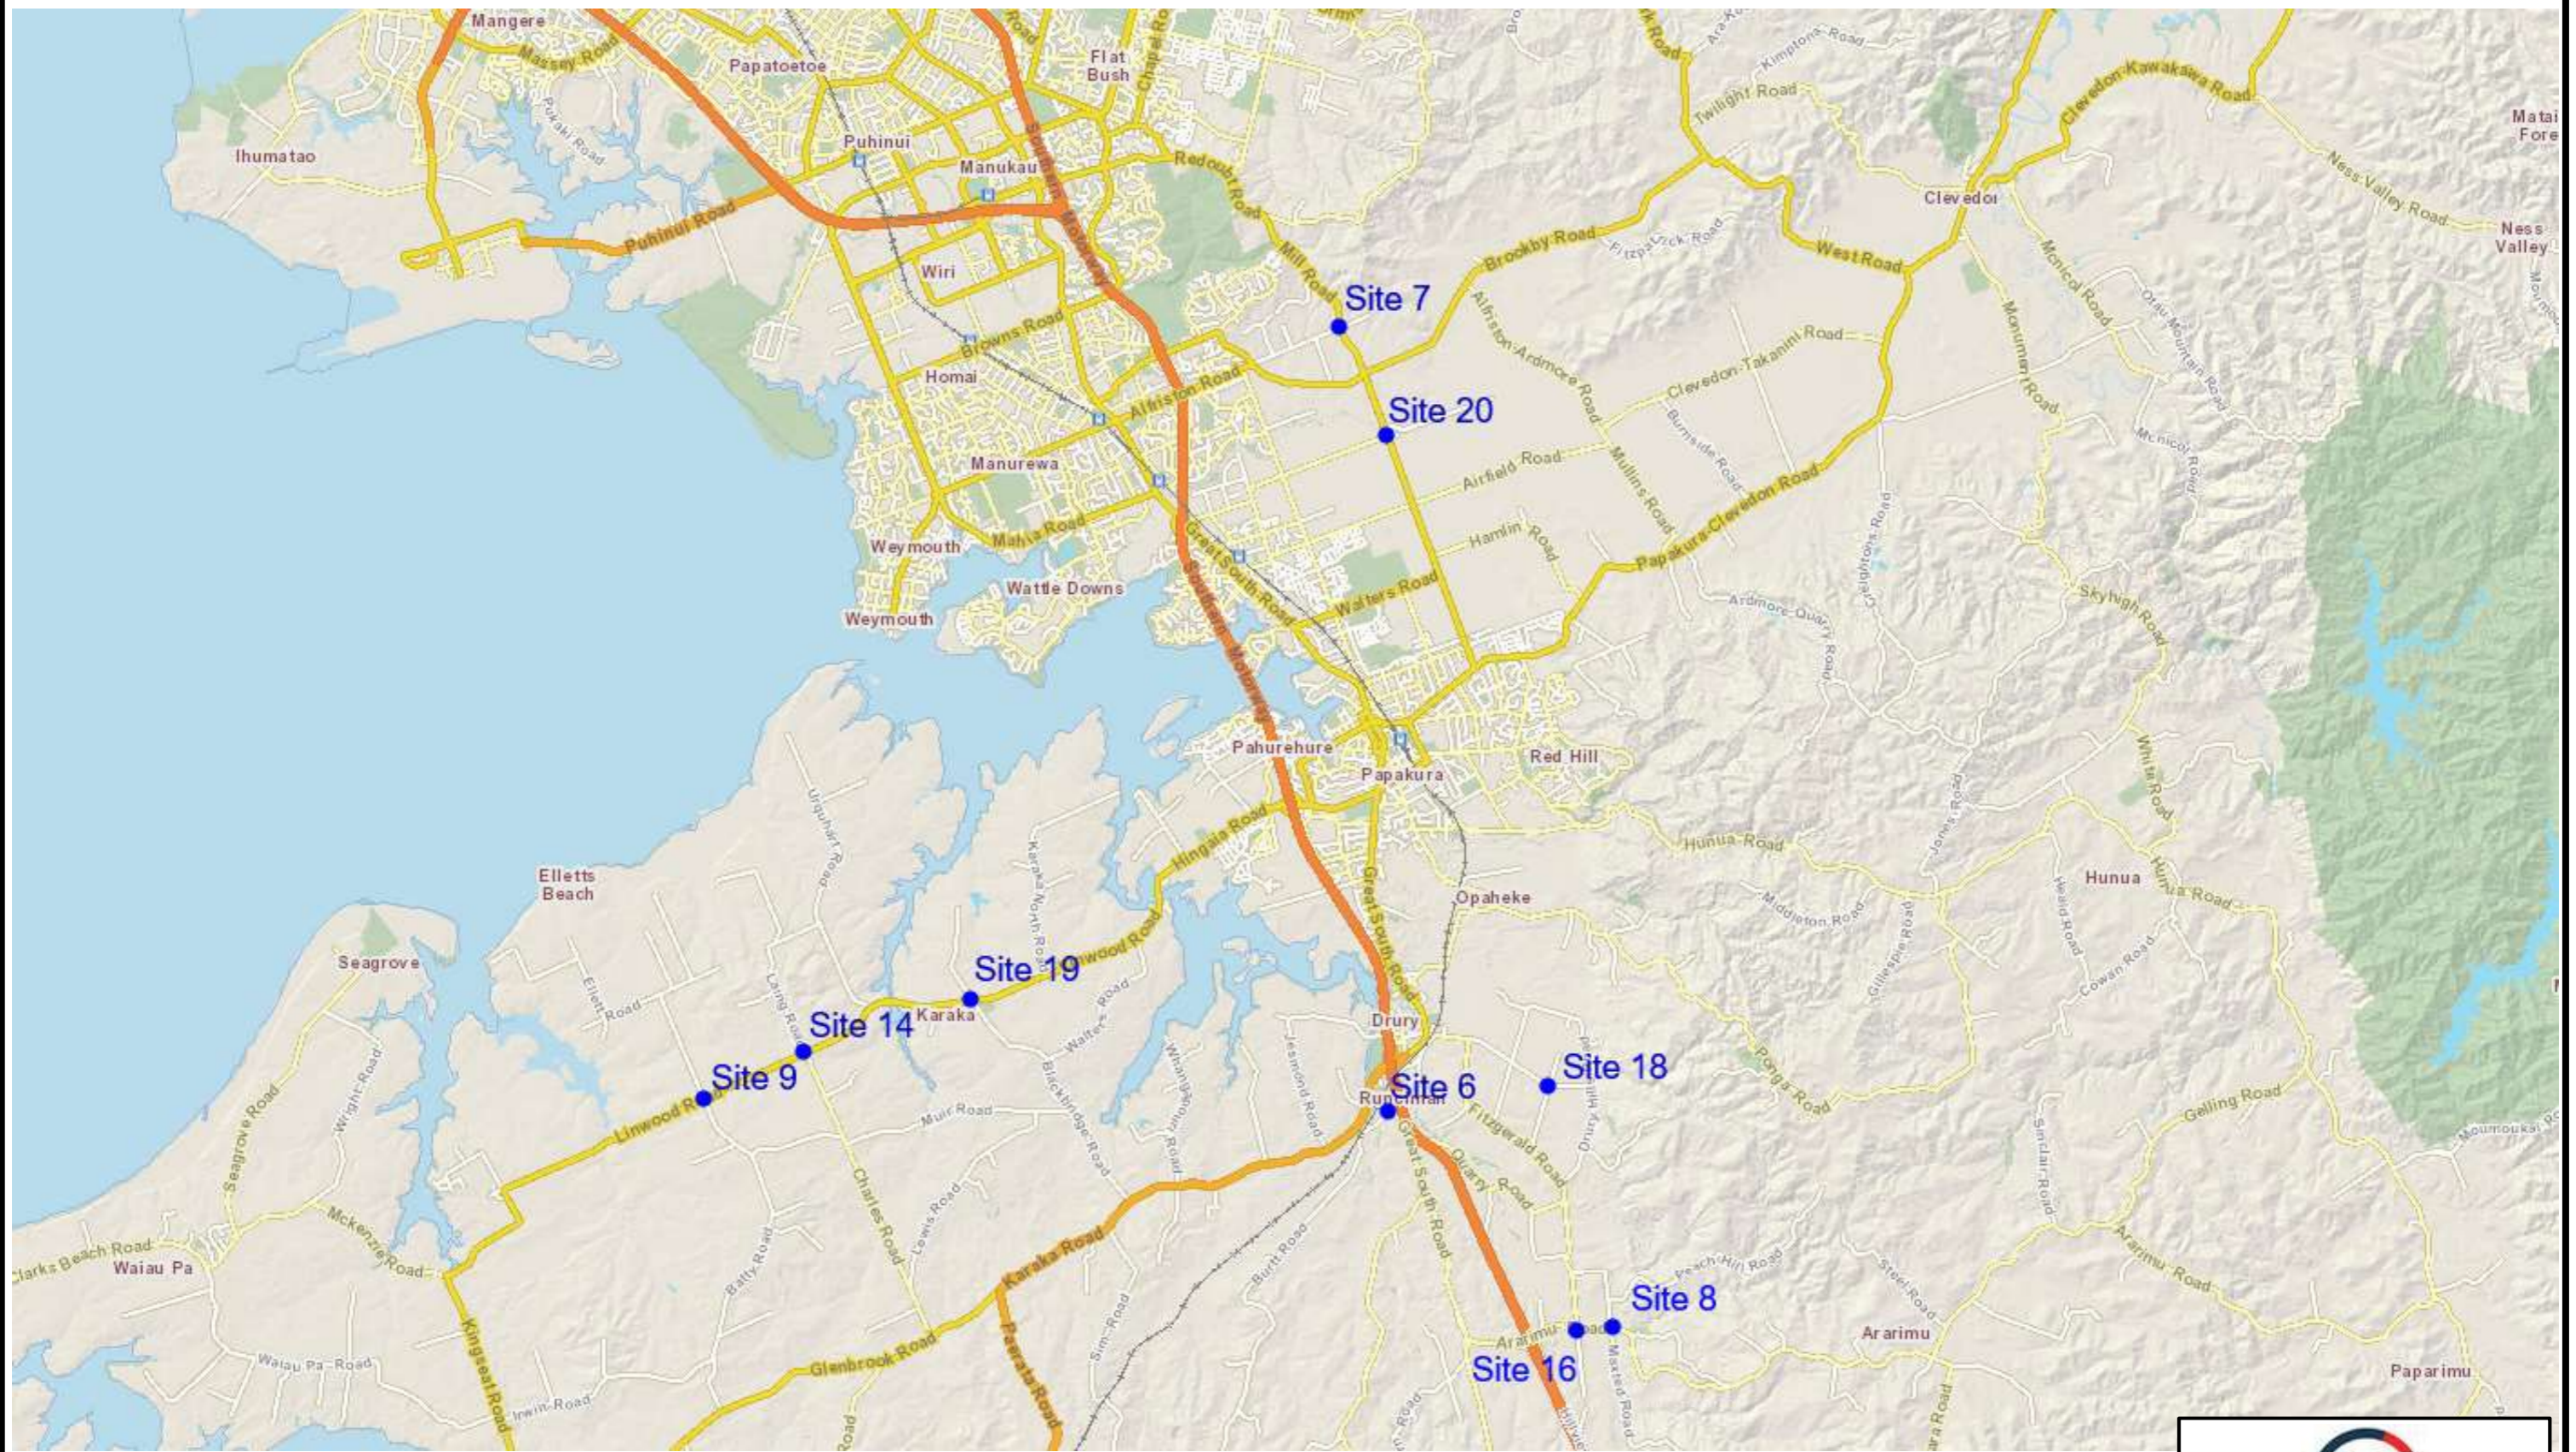

Proactive Intersections
Treatment – Locations Plan 1

For Information

DATE: 14/09/2018

NOT TO SCALE

Proactive Intersections
Treatment – Locations Plan 2

For Information

DATE: 14/09/2018

NOT TO SCALE