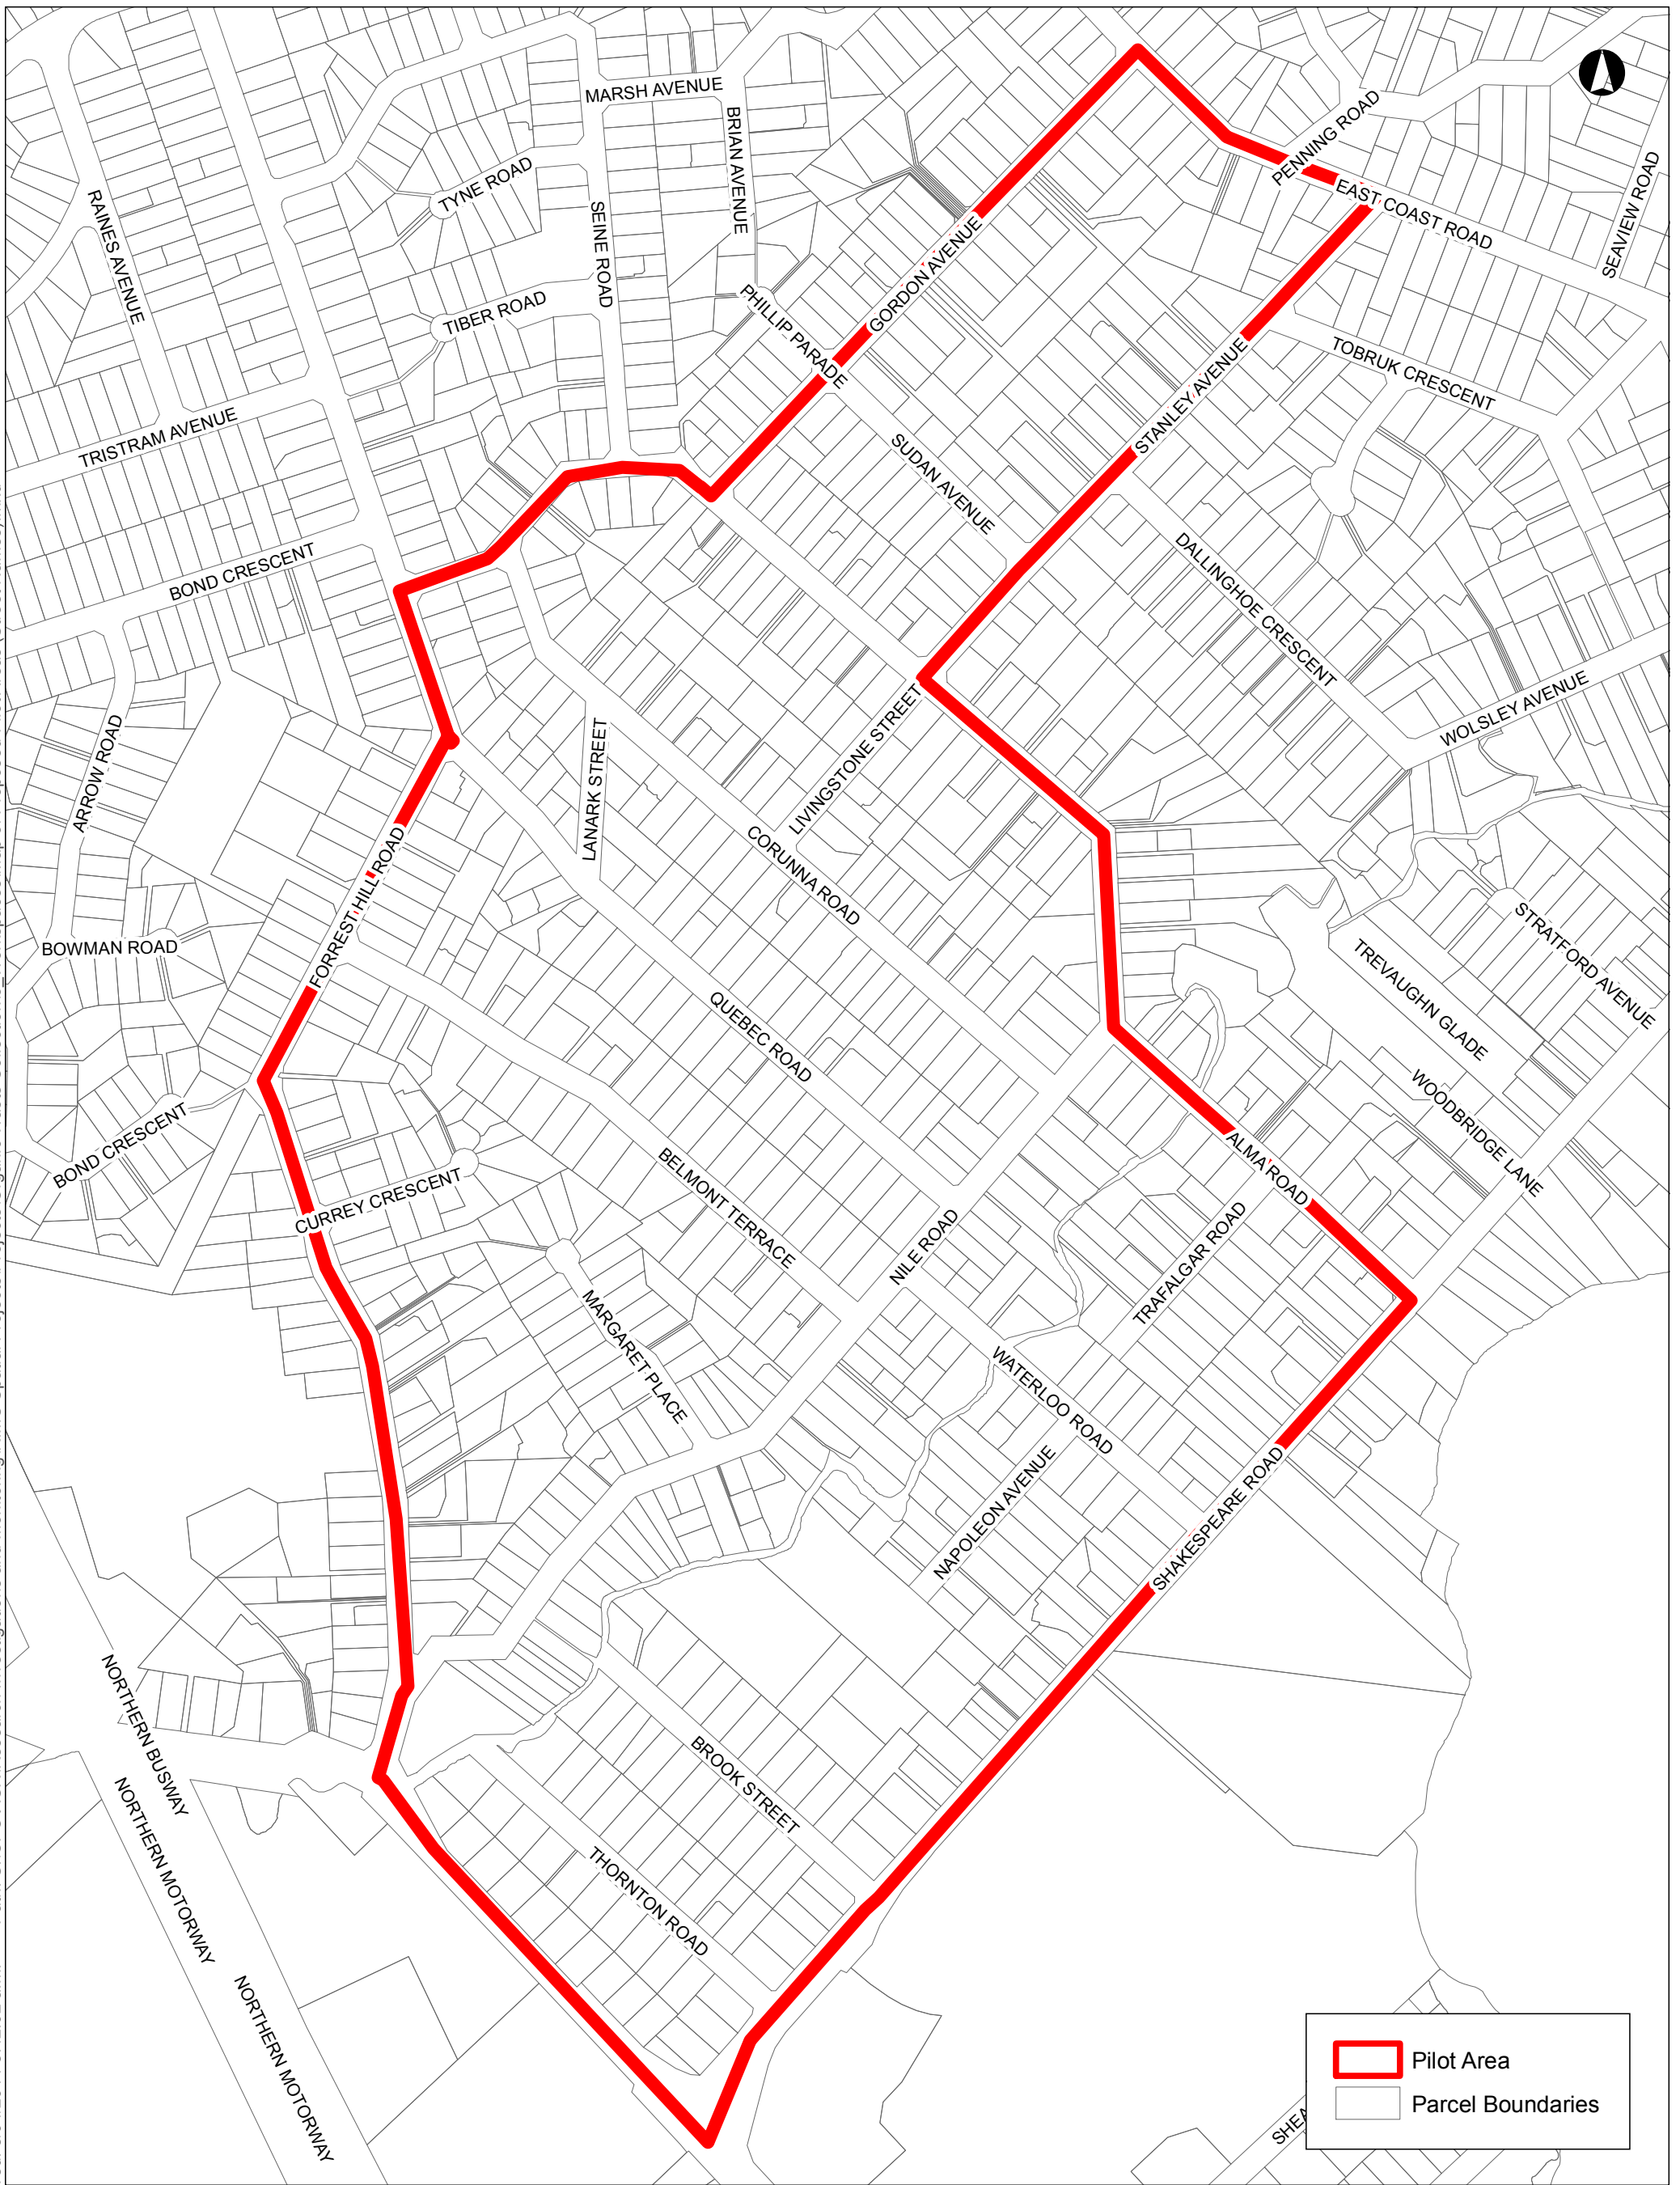

User: CraigF Date Saved: 8/04/2014 8:42:02 a.m. Path: U:\CPOVASR\Research Investigations and Monitoring\IRIMU Spatial Projects\Organic Waste Collection\3 Workspaces\Map of Proposed Pilot Areas (Street Names).mxd

Organic Waste Collection Pilot Area 1

Map Produced by
 Research, Investigations
 & Monitoring, Regional Strategy,
 Auckland Council