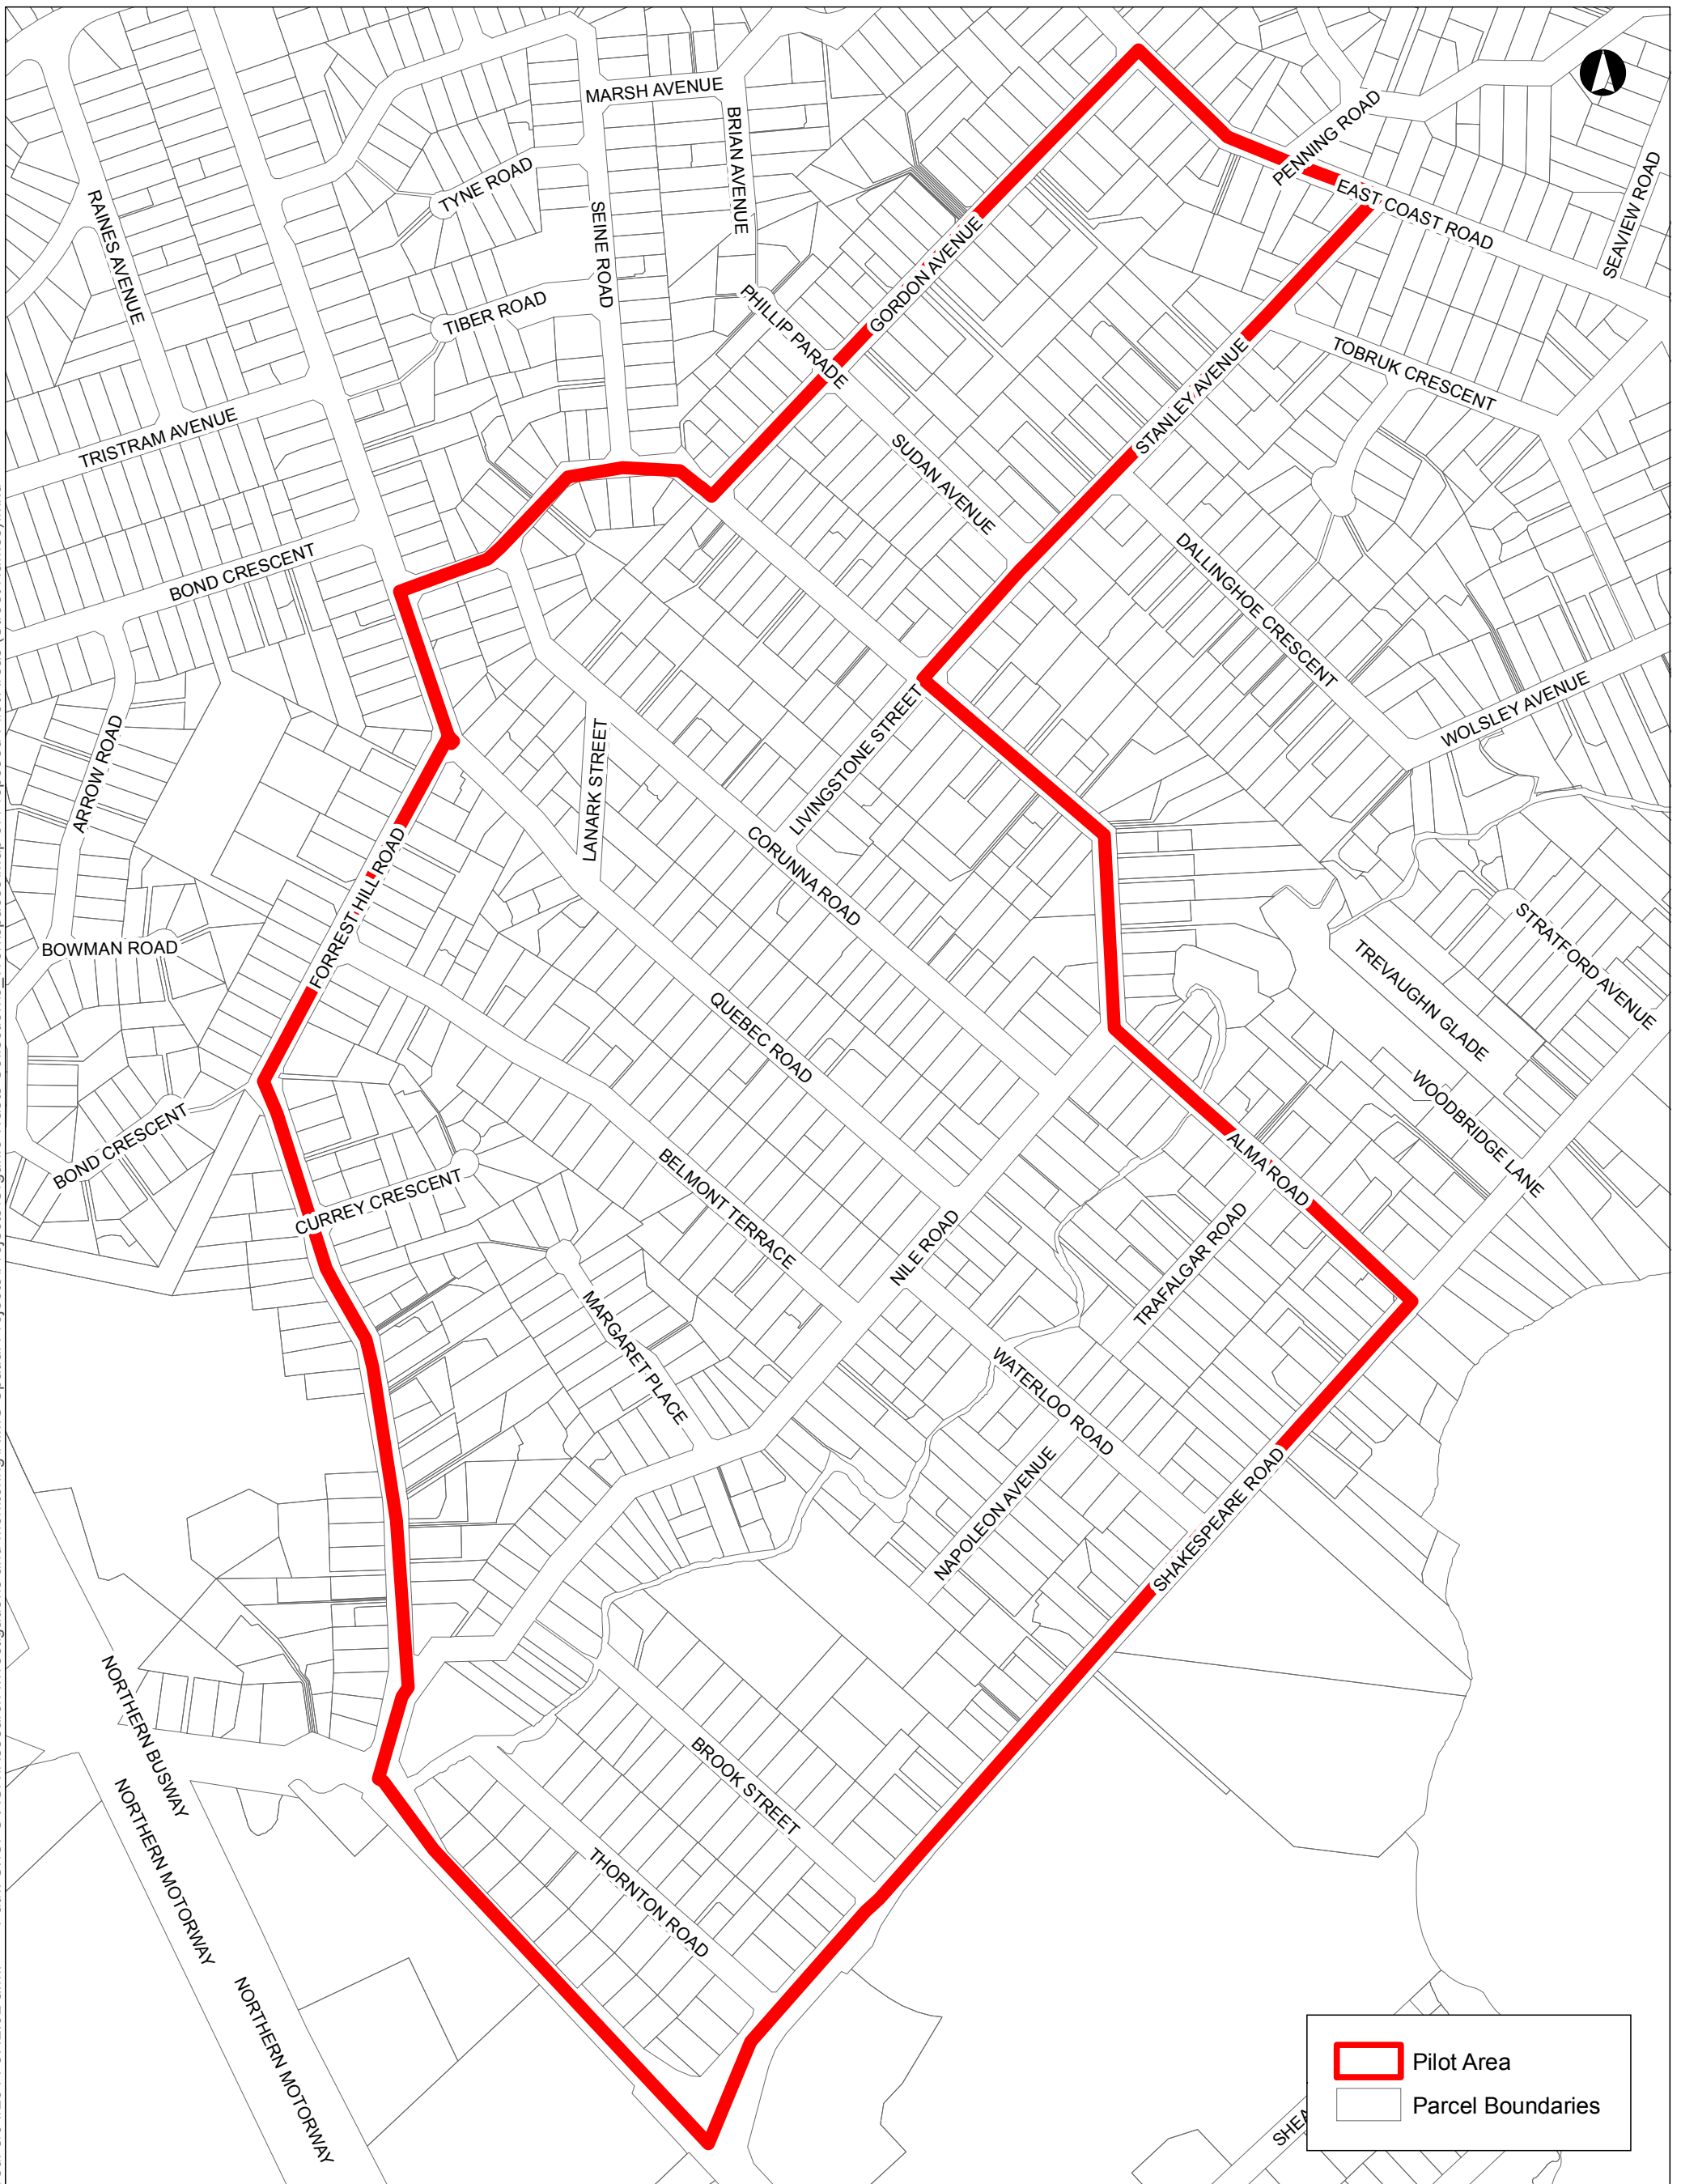

User: CraigF Date Saved: 8/04/2014 8:42:02 a.m. Path: U:\CPOVASR\Research Investigations and Monitoring\IRIMU Spatial Projects\Organic Waste Collection\3 Workspaces\Map of Proposed Pilot Areas (Street Names).mxd

Organic Waste Collection Pilot Area 1

Map Produced by
Research, Investigations
& Monitoring, Regional Strategy,
Auckland Council