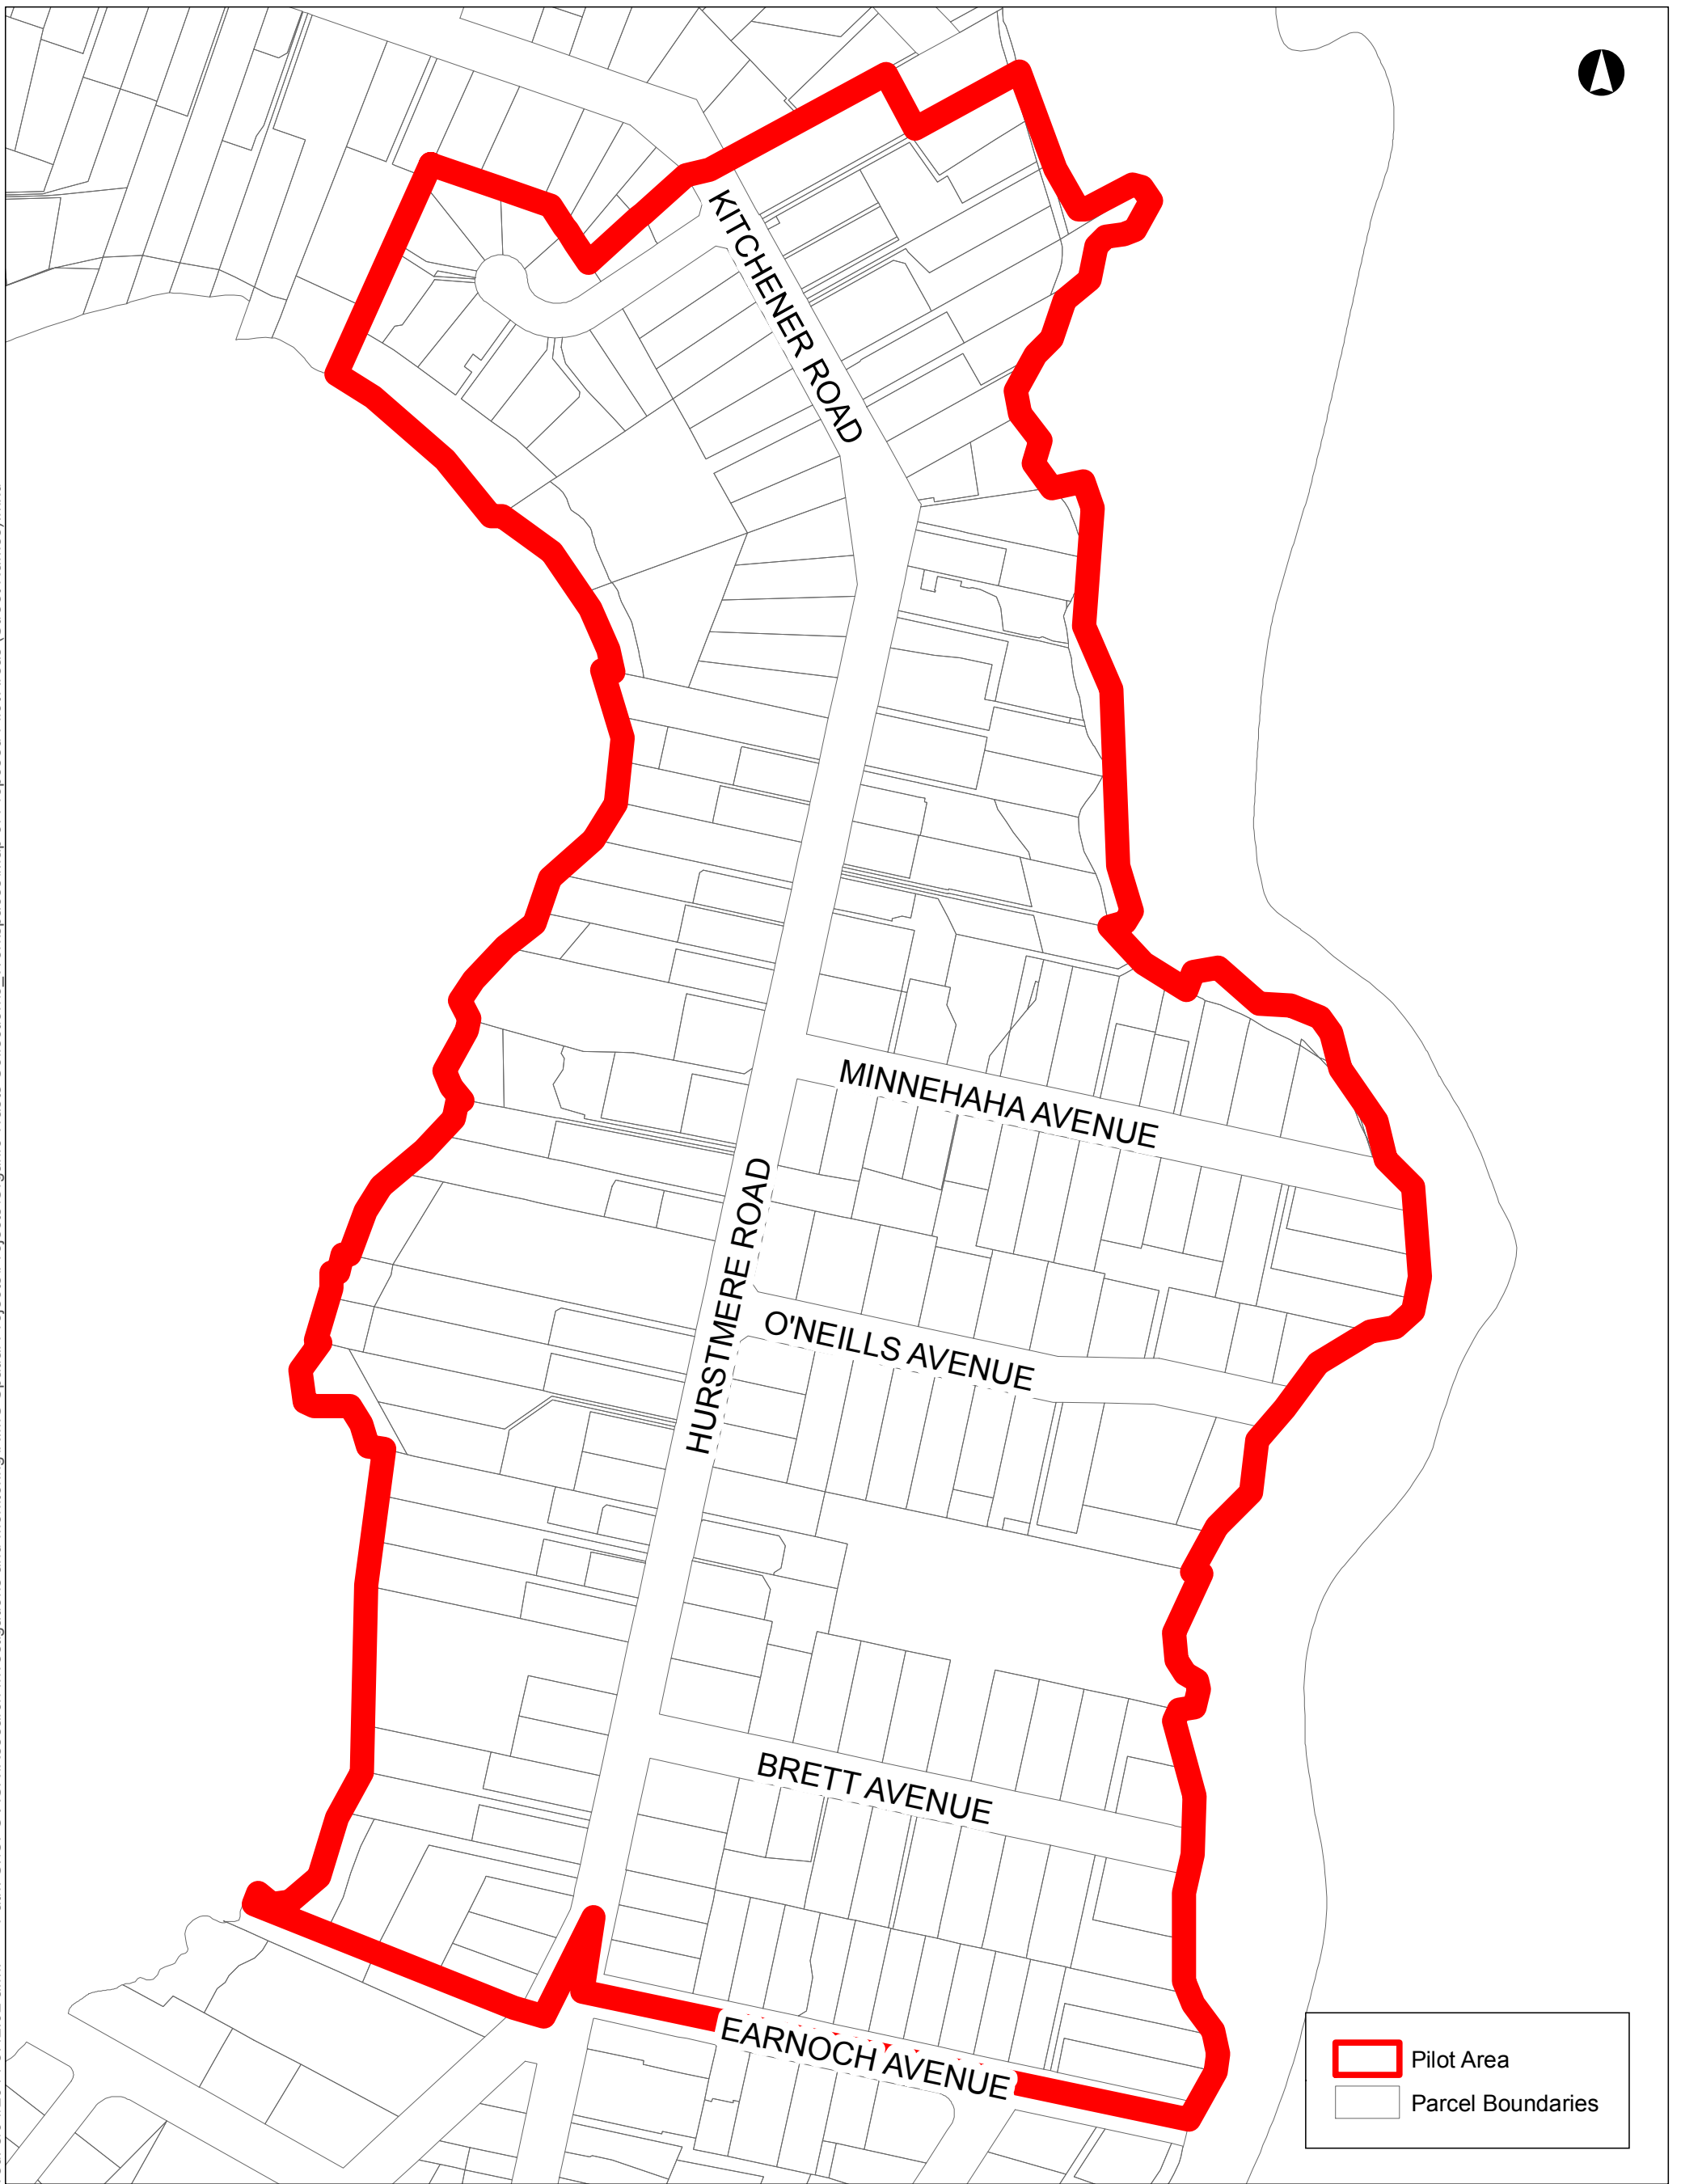

User: CraigF Date Saved: 8/04/2014 8:42:02 a.m. Path: U:\CPOVASR\Research Investigations and Monitoring\RIMU Spatial Projects\Projects\Organic Waste Collection\3\_Workspaces\Map of Proposed Pilot Areas (Street Names).mxd

# Organic Waste Collection Pilot Area 2

Map Produced by  
 Research, Investigations  
 & Monitoring, Regional Strategy,  
 Auckland Council