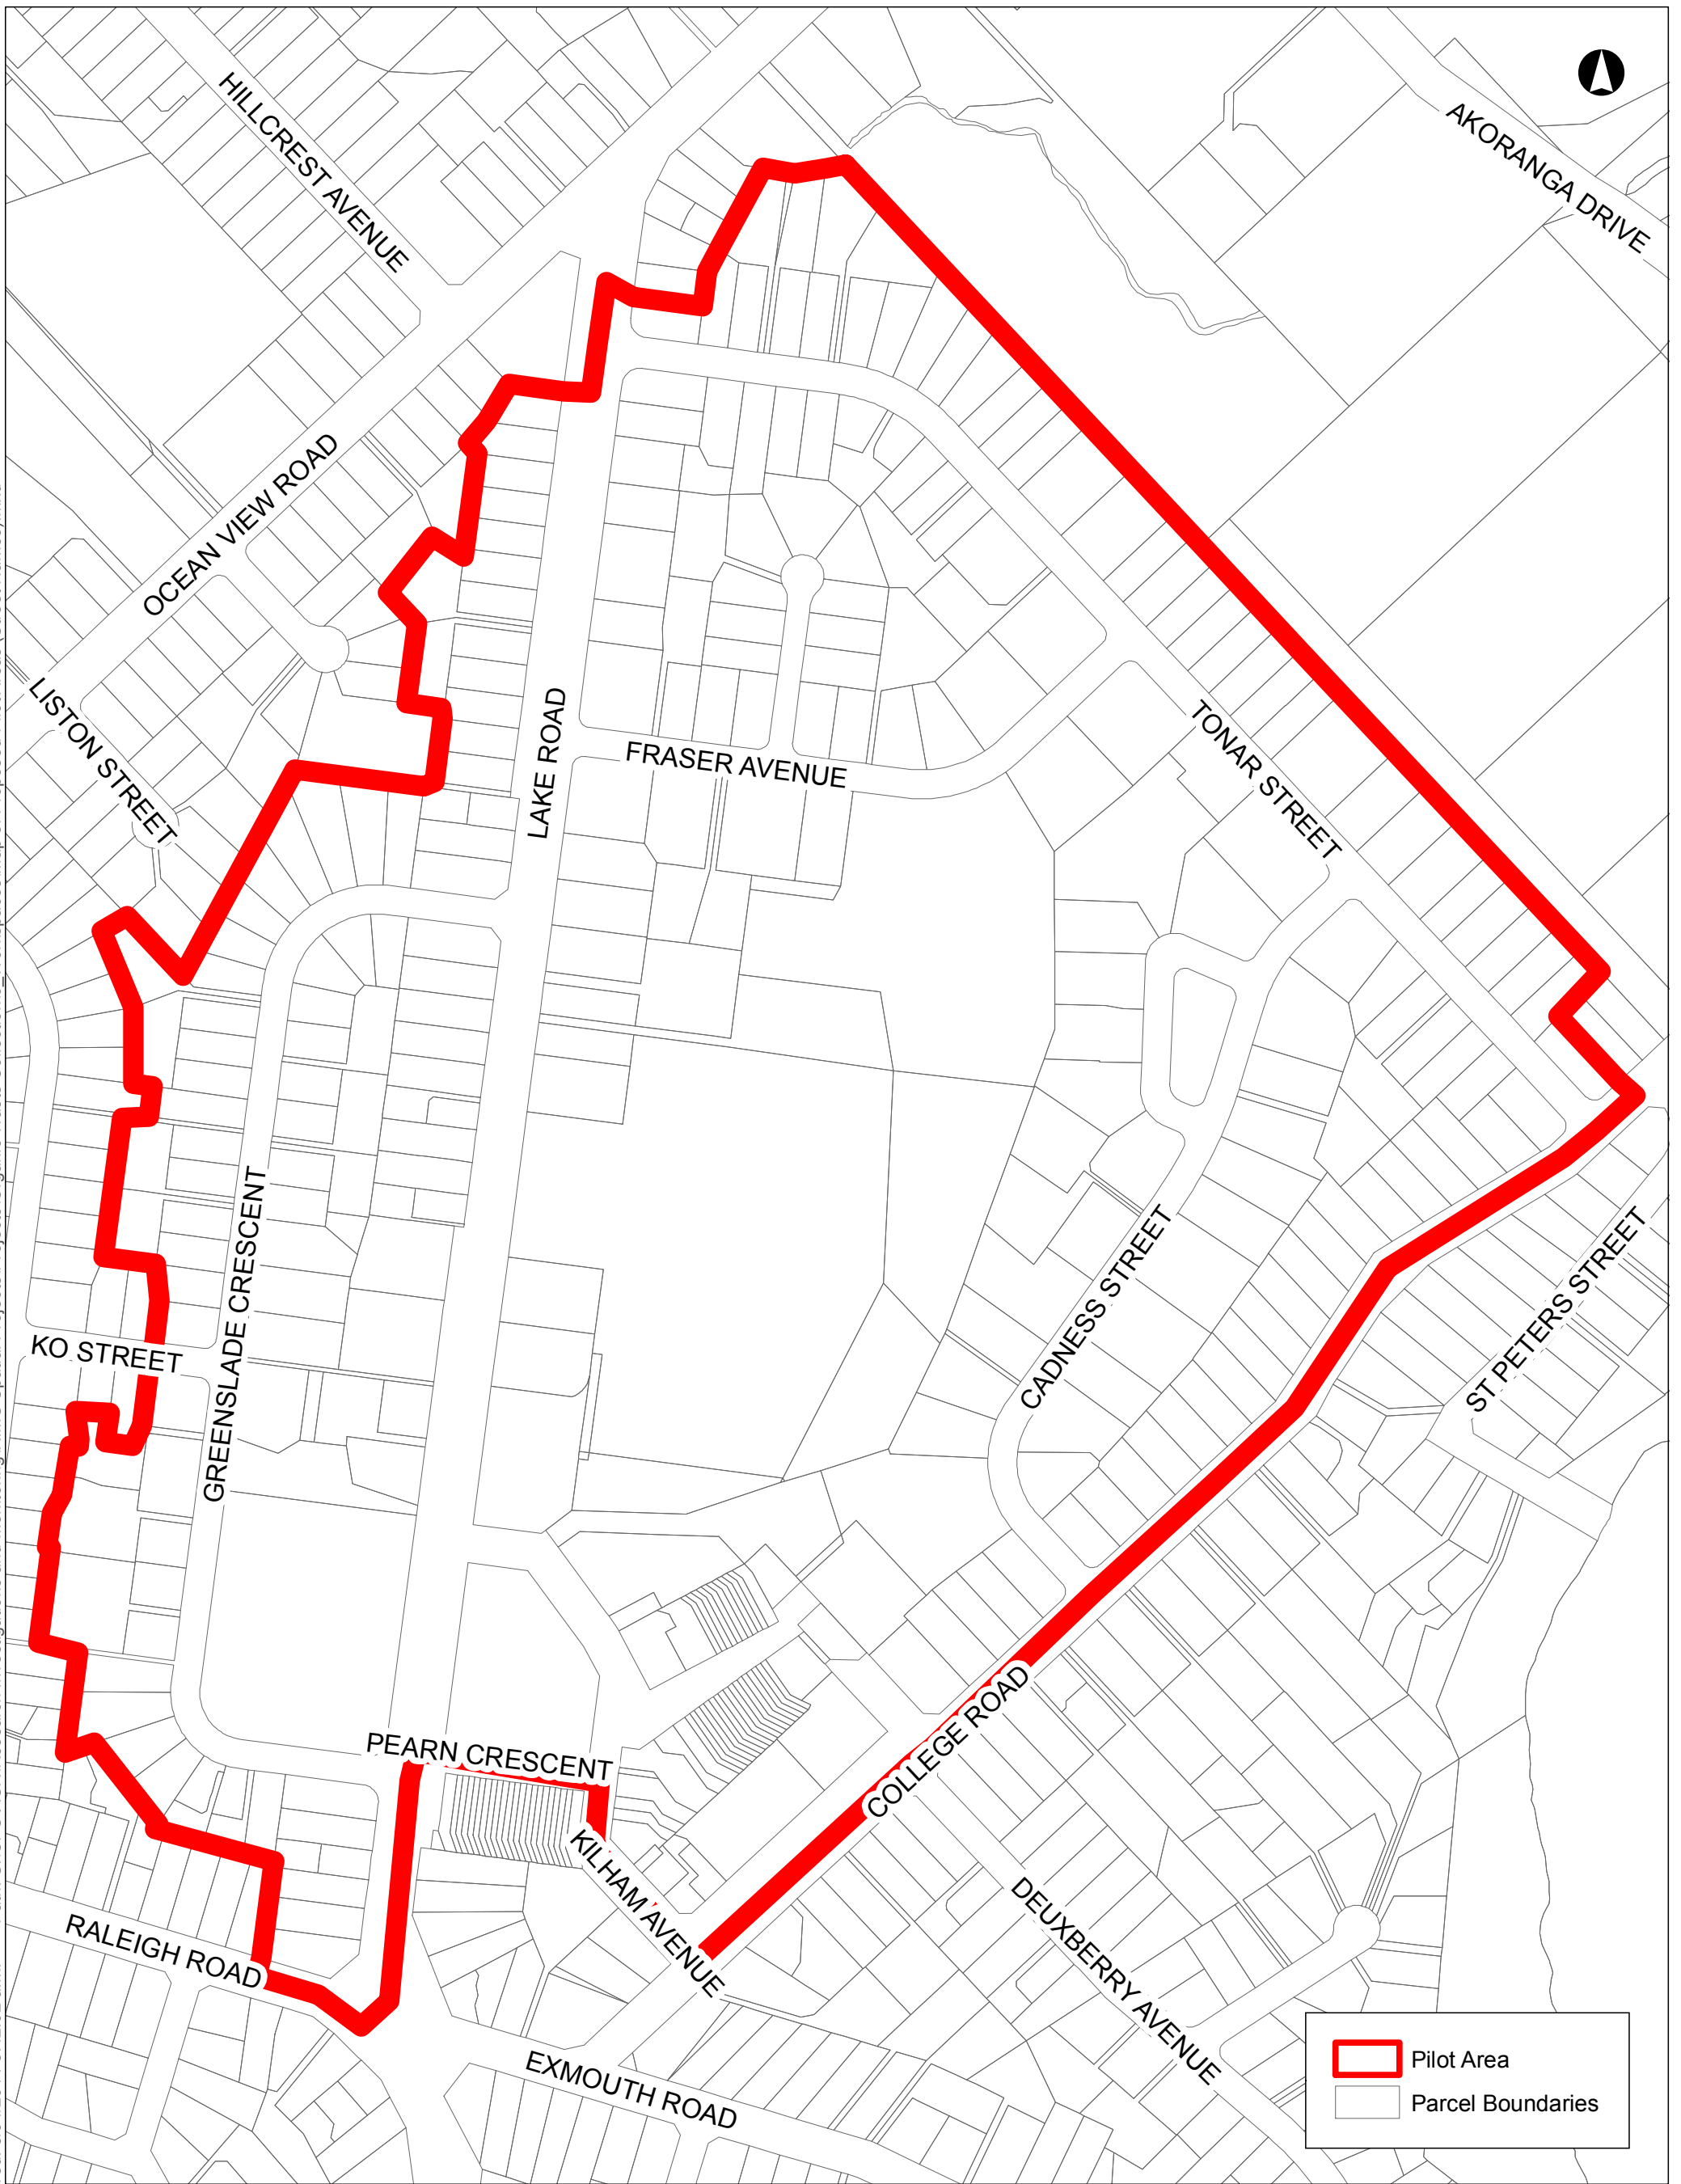

User: CraigF Date Saved: 8/04/2014 8:42:02 a.m. Path: U:\CPOVA\SR\Research Investigations and Monitoring\IRIMU Spatial Projects\Projects\Organic Waste Collection\3 Workspaces\Map of Proposed Pilot Areas (Street Names).mxd

	Pilot Area
	Parcel Boundaries

Organic Waste Collection Pilot Area 3

Map Produced by
Research, Investigations
& Monitoring, Regional Strategy,
Auckland Council