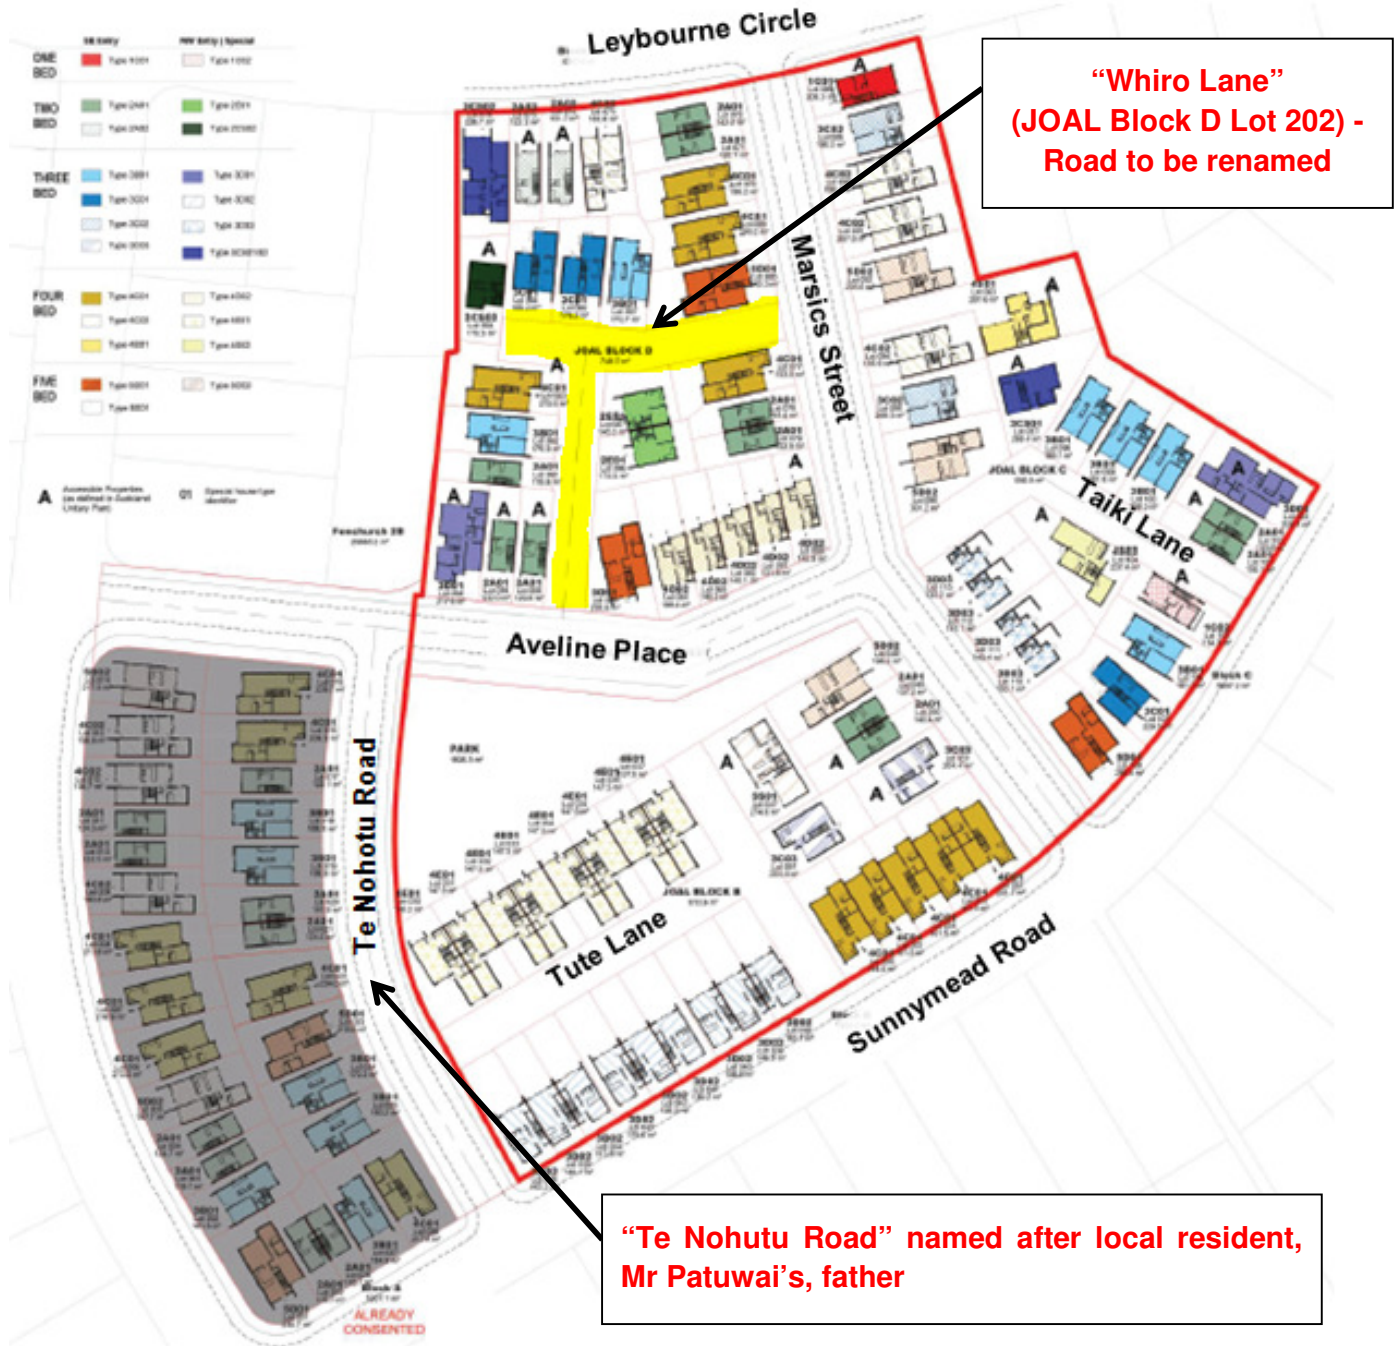

Attachment A: Site Plans

Site of Stage 2B indicated by star symbol below:

Fenchurch 2B (Stage 3)

Site Plan: Fenchurch 2B (Stage 3) private road (Lot 202) to be renamed