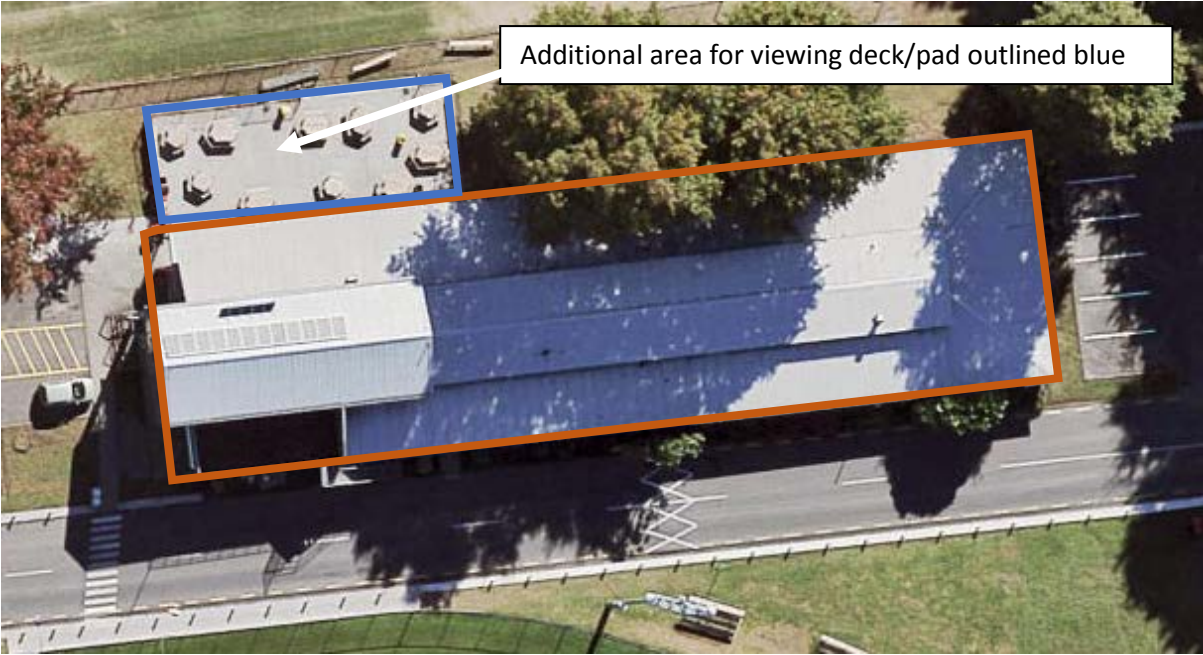

Attachment A: Site Plan for Rosedale Park Sports Charitable Trust, 360 Rosedale Road, Albany

Location Map and Lease Area

Rosedale Park outlined in blue

Current leased area outlined in orange

Additional lease area being 57.5m² (more or less) outlined in dark blue and marked A.

Additional area for viewing deck/pad outlined blue