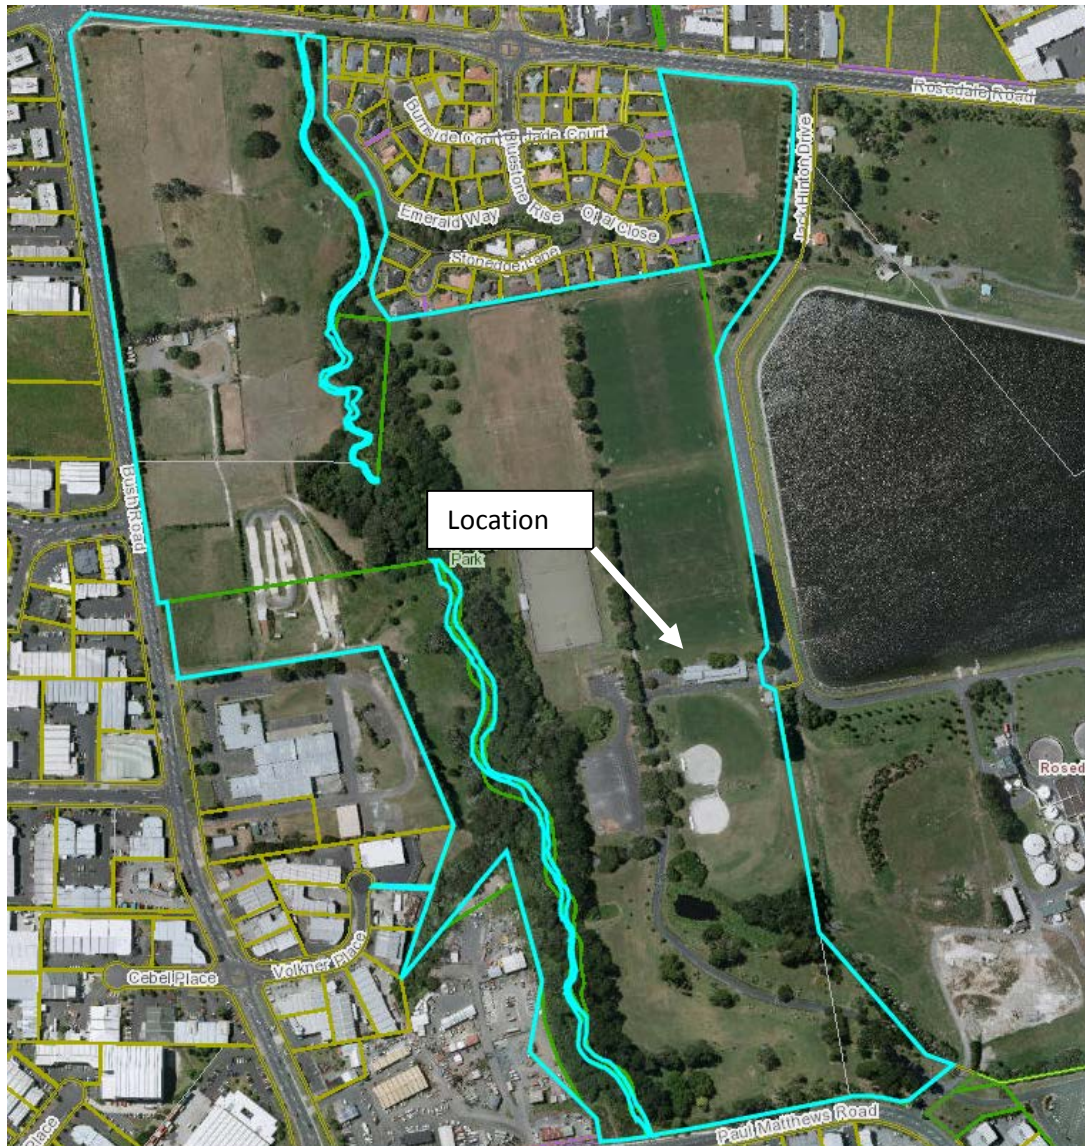

Attachment A: Site Plan for Rosedale Park Sports Charitable Trust, 360 Rosedale Road, Albany

Location Map and Lease Area

Rosedale Park outlined in blue

Current leased area outlined in orange

Additional lease area being 57.5m² (more or less) outlined in dark blue and marked A.

Additional area for viewing deck/pad outlined blue