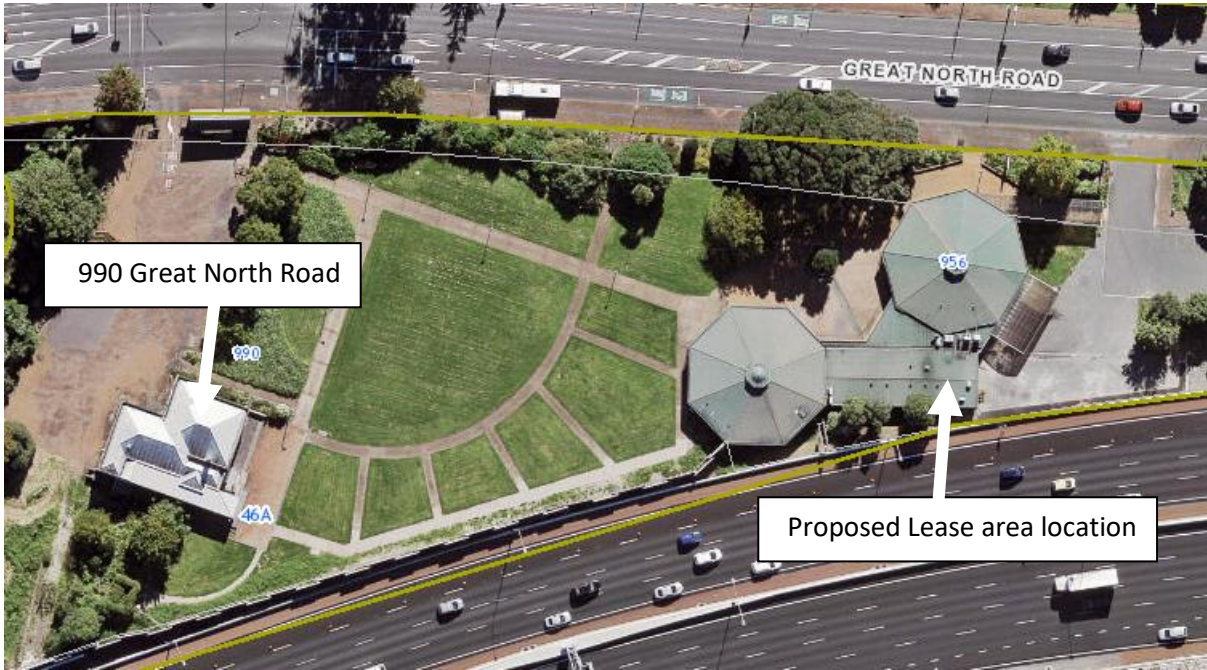

Attachment A – Locality Plan

Proposed leased to the Auckland Horticultural Council
Locality Plan - 956 Great North Road

Not to scale