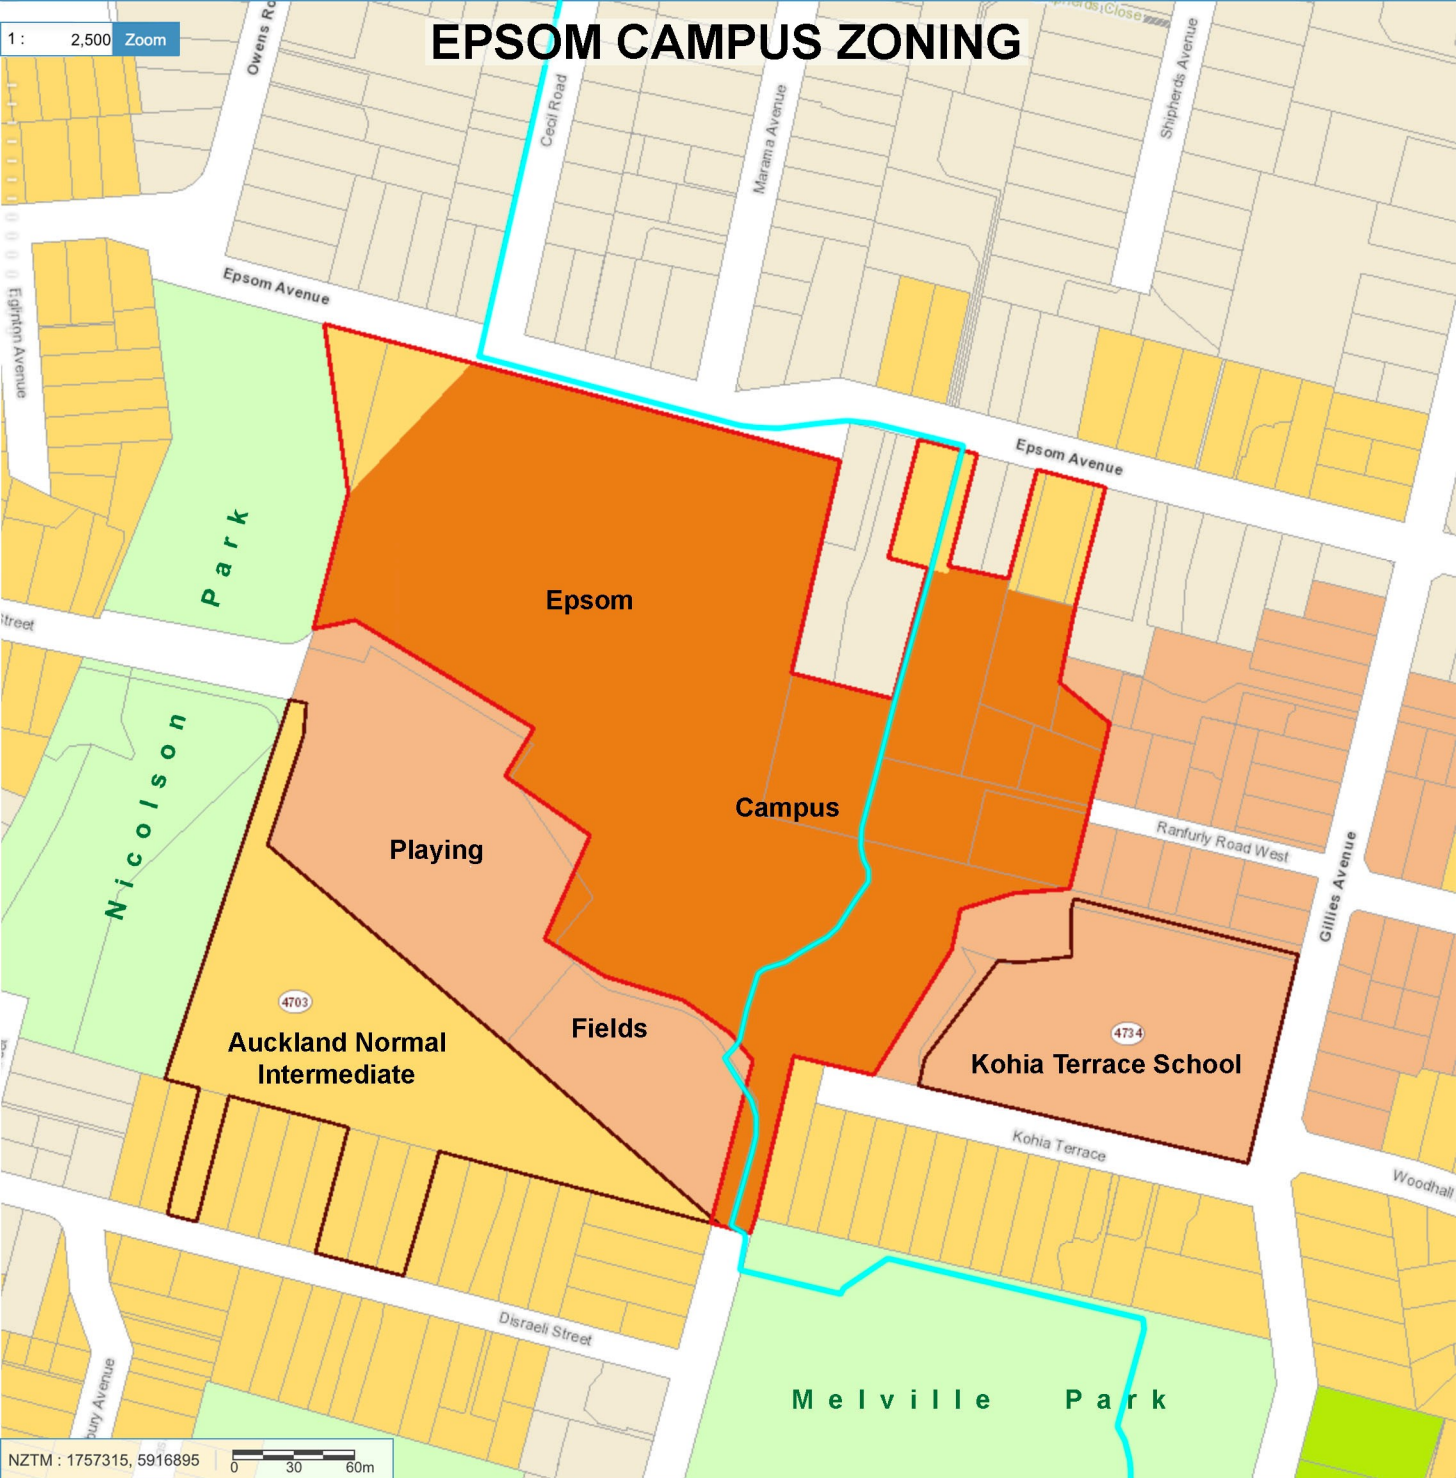

EPSOM CAMPUS ZONING

1: 2,500 Zoom

NZTM : 1757315, 5916895 | 0 30 60m

Residential Zones:

- THAB** (Terrace Housing & Apartment Buildings)
- MHU** (Mixed Housing Urban)
- MHS** (Mixed Housing Suburban)
- Single House**

-  **Precinct Boundary**
-  **Designation Boundary**
-  **Coast to Coast Walkway**