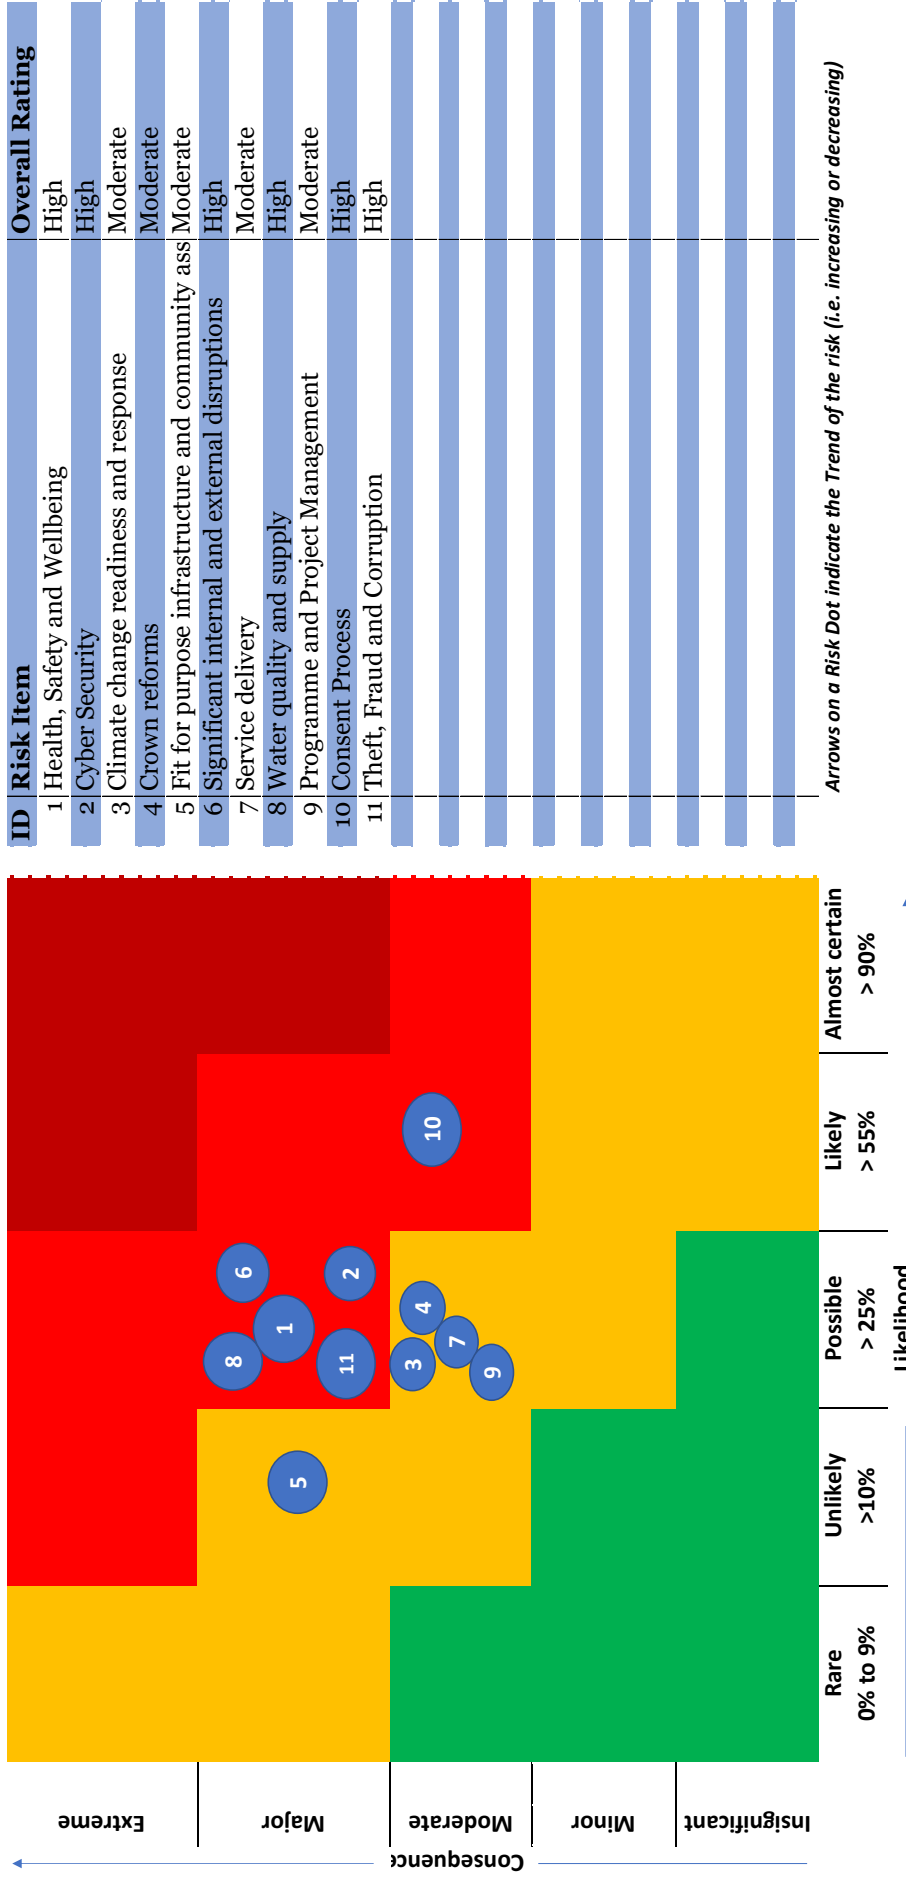

Auckland Council Top Risks - Residual Risks Heat Map 13 February 2019

Arrows on a Risk Dot indicate the Trend of the risk (i.e. increasing or decreasing)