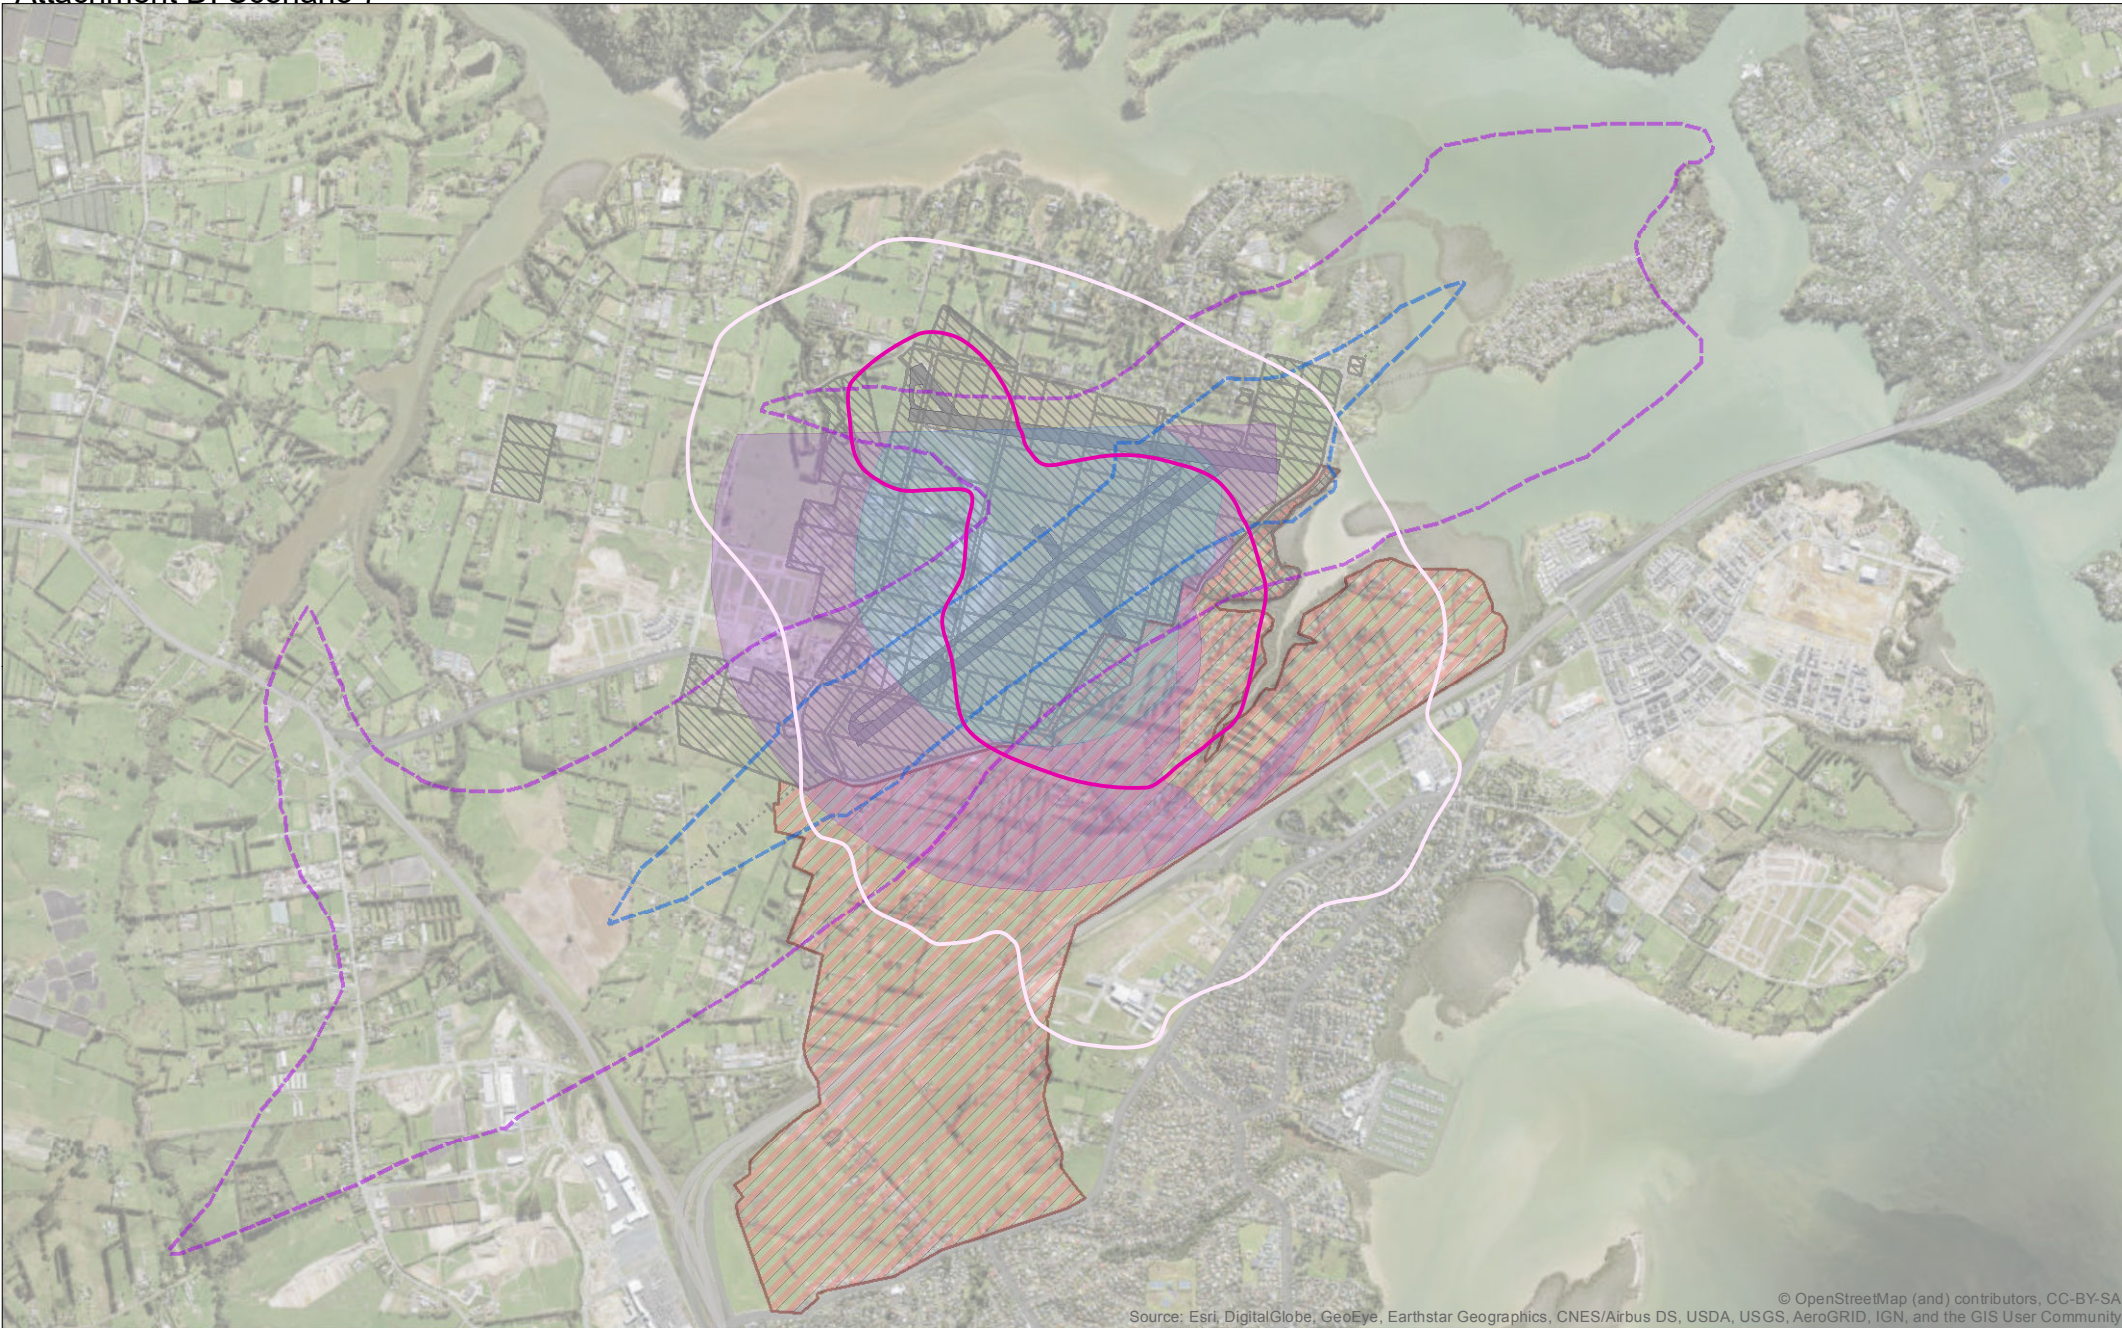

Last saved by: KINDREDM (2018-11-21)
Filename: P:\605\60586379\900_CAD_GIS\920_GIS\06_Working\20181008_Model outputs\NZDF_Model outputs_Outputmap.mxd

Source: Esri, DigitalGlobe, GeoEye, Earthstar Geographics, CNES/Airbus DS, USDA, USGS, AeroGRID, IGN, and the GIS User Community
© OpenStreetMap (and) contributors, CC-BY-SA

AECOM New Zealand Limited
Level 2, 2 Hazeldean Road, Addington
CHRISTCHURCH 8140
tel +64 3 966 6000
www.aecom.com

	Scenario 7 - 57 dBA		NZDF Properties
	Scenario 7 - 65 dBA		NZDF Camps Bases
	Operational 55 dBA		Plan Change 5 area
	Operational 65 dBA		Runways and taxiways
	Notified 65 dBA		Notified 57 dBA

SHEET TITLE
Scenario 7 - Noisy 7 day week,
All aircraft

PROJECT
Whenuapai Airbase

CLIENT
New Zealand Defence Force

PROJECT NUMBER
60586379

DATE
21/11/2018

SHEET NUMBER
1