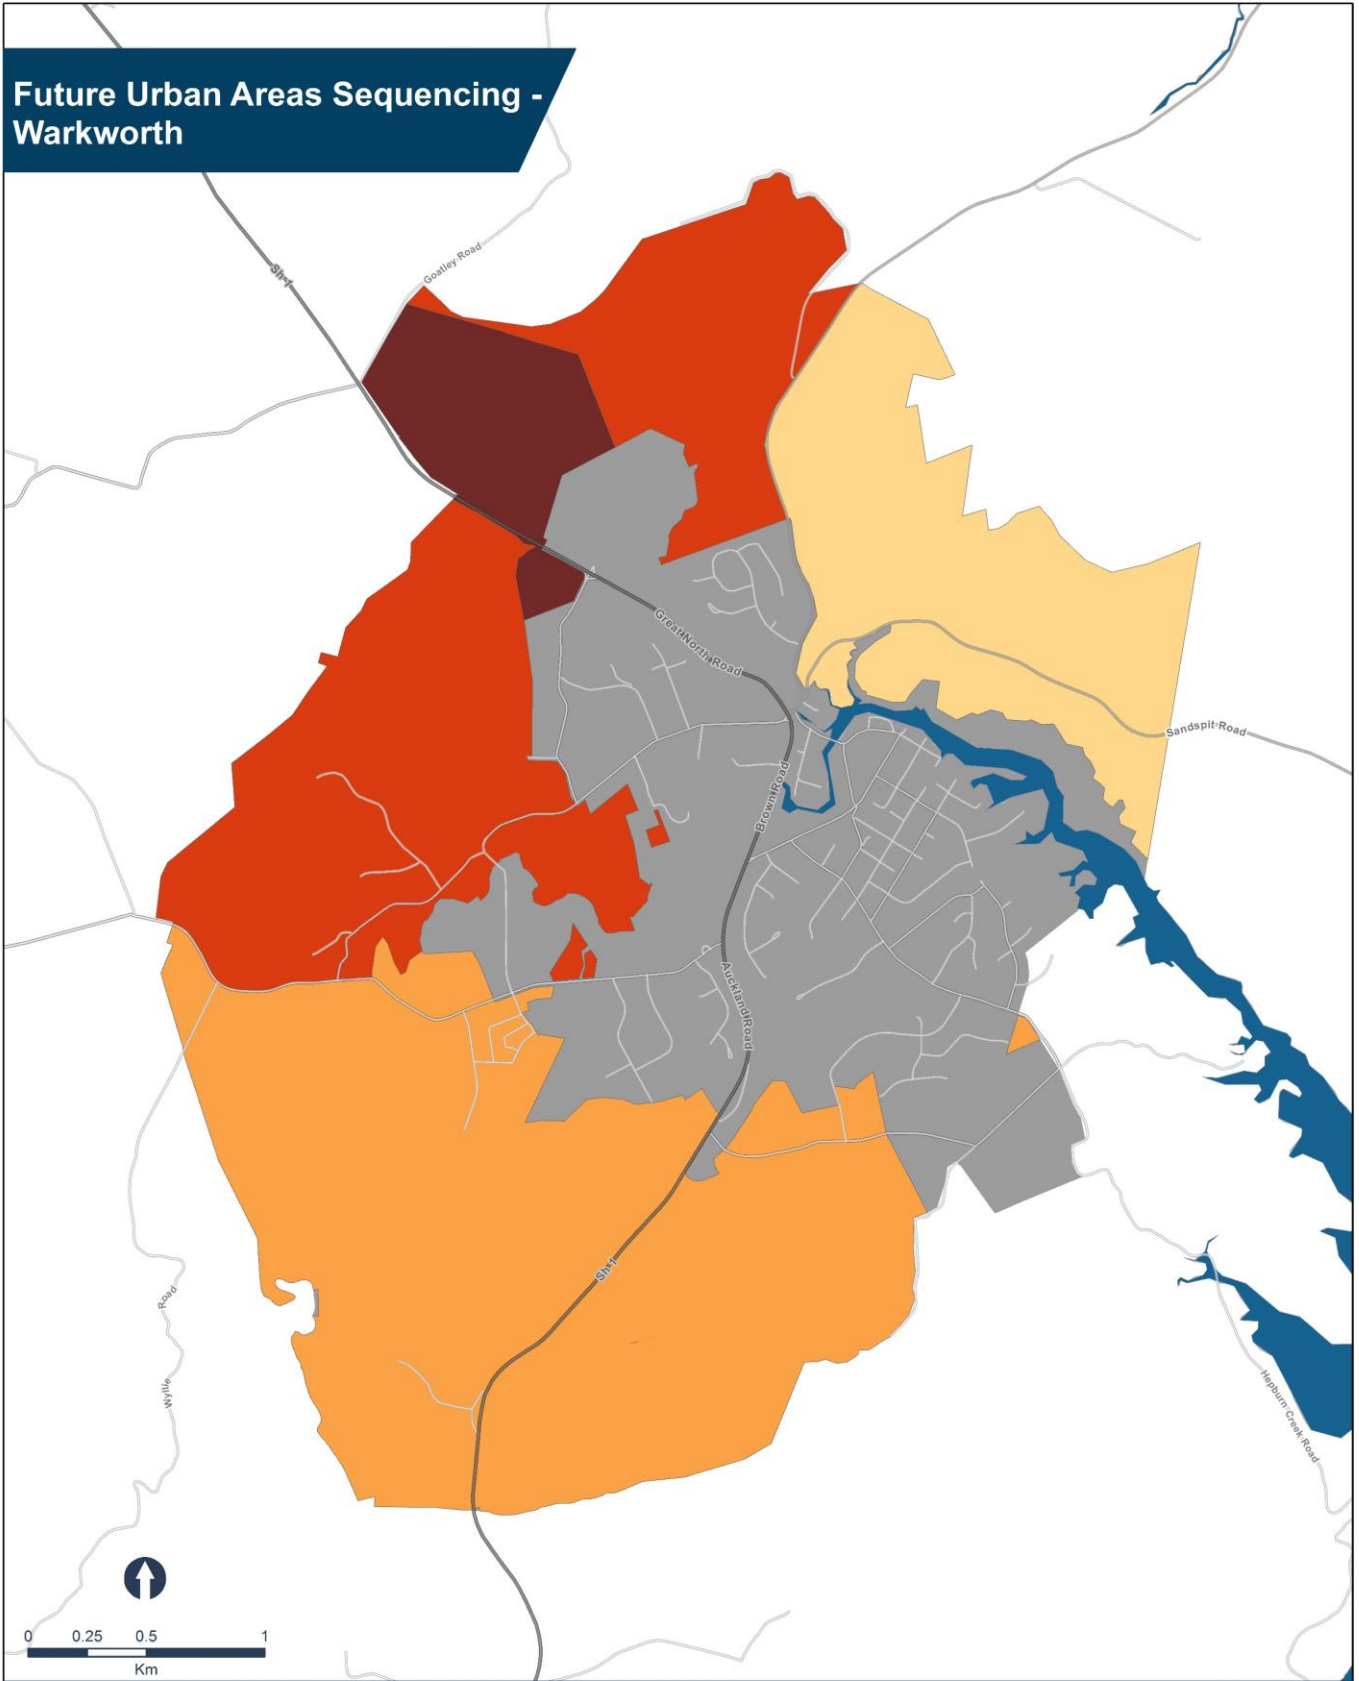

Future Urban Areas Sequencing - Warkworth

Development Ready

- Actuals contracted or planned, 2012 - 2017
- 1st Half, Decade One, 2018 - 2022
- 2nd Half, Decade One, 2023 - 2027
- 1st Half, Decade Two, 2028 - 2032
- 2nd Half, Decade Two, 2033 - 2037
- 1st Half, Decade Three, 2038 - 2042
- 2nd Half, Decade Three, 2043 - 2047

- Special Housing Areas
- Existing Urban Area
- Rural Area

Auckland Council
 Te Kaunhera o Tāmaki Makaurau