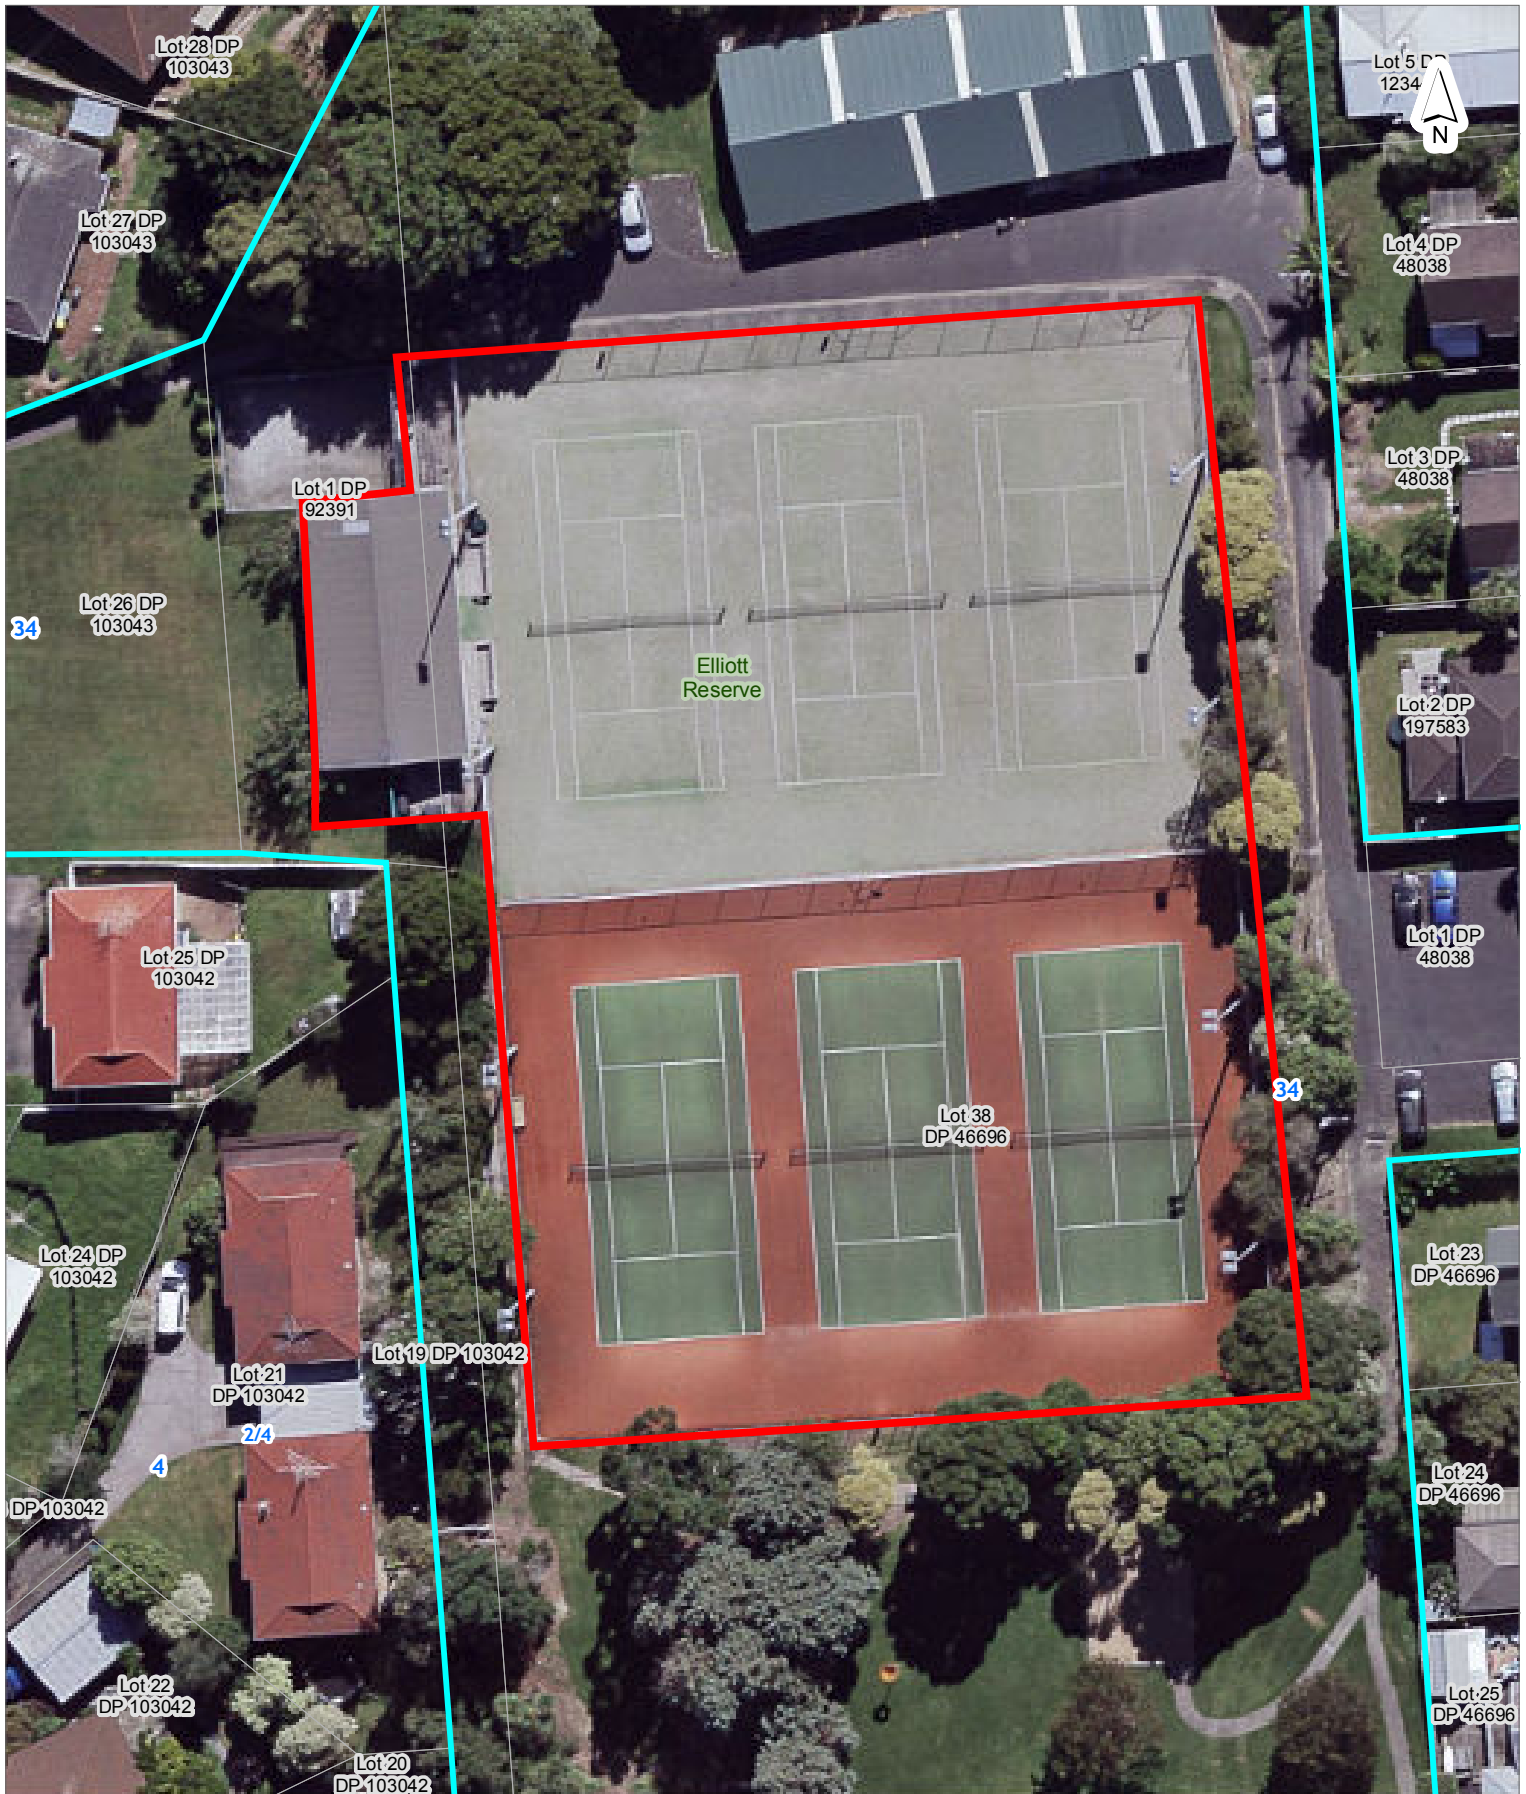

# Attachment A Glenfield Tennis Club Inc Site Map

**DISCLAIMER:**  
 This map/plan is illustrative only and all information should be independently verified on site before taking any action. Copyright Auckland Council. Land Parcel Boundary information from LINZ (Crown Copyright Reserved). Whilst due care has been taken, Auckland Council gives no warranty as to the accuracy and plan completeness of any information on this map/plan and accepts no liability for any error, omission or use of the information. Height datum: Auckland 1946.

**Glenfield Tennis Club Inc**  
**Elliott Reserve**  
**36 Elliott Avenue, Bayview**

0 2.5 5 7.5  
 Meters  
**Scale @ A4**  
 = 1:500  
**Date Printed:**  
 16/06/2017