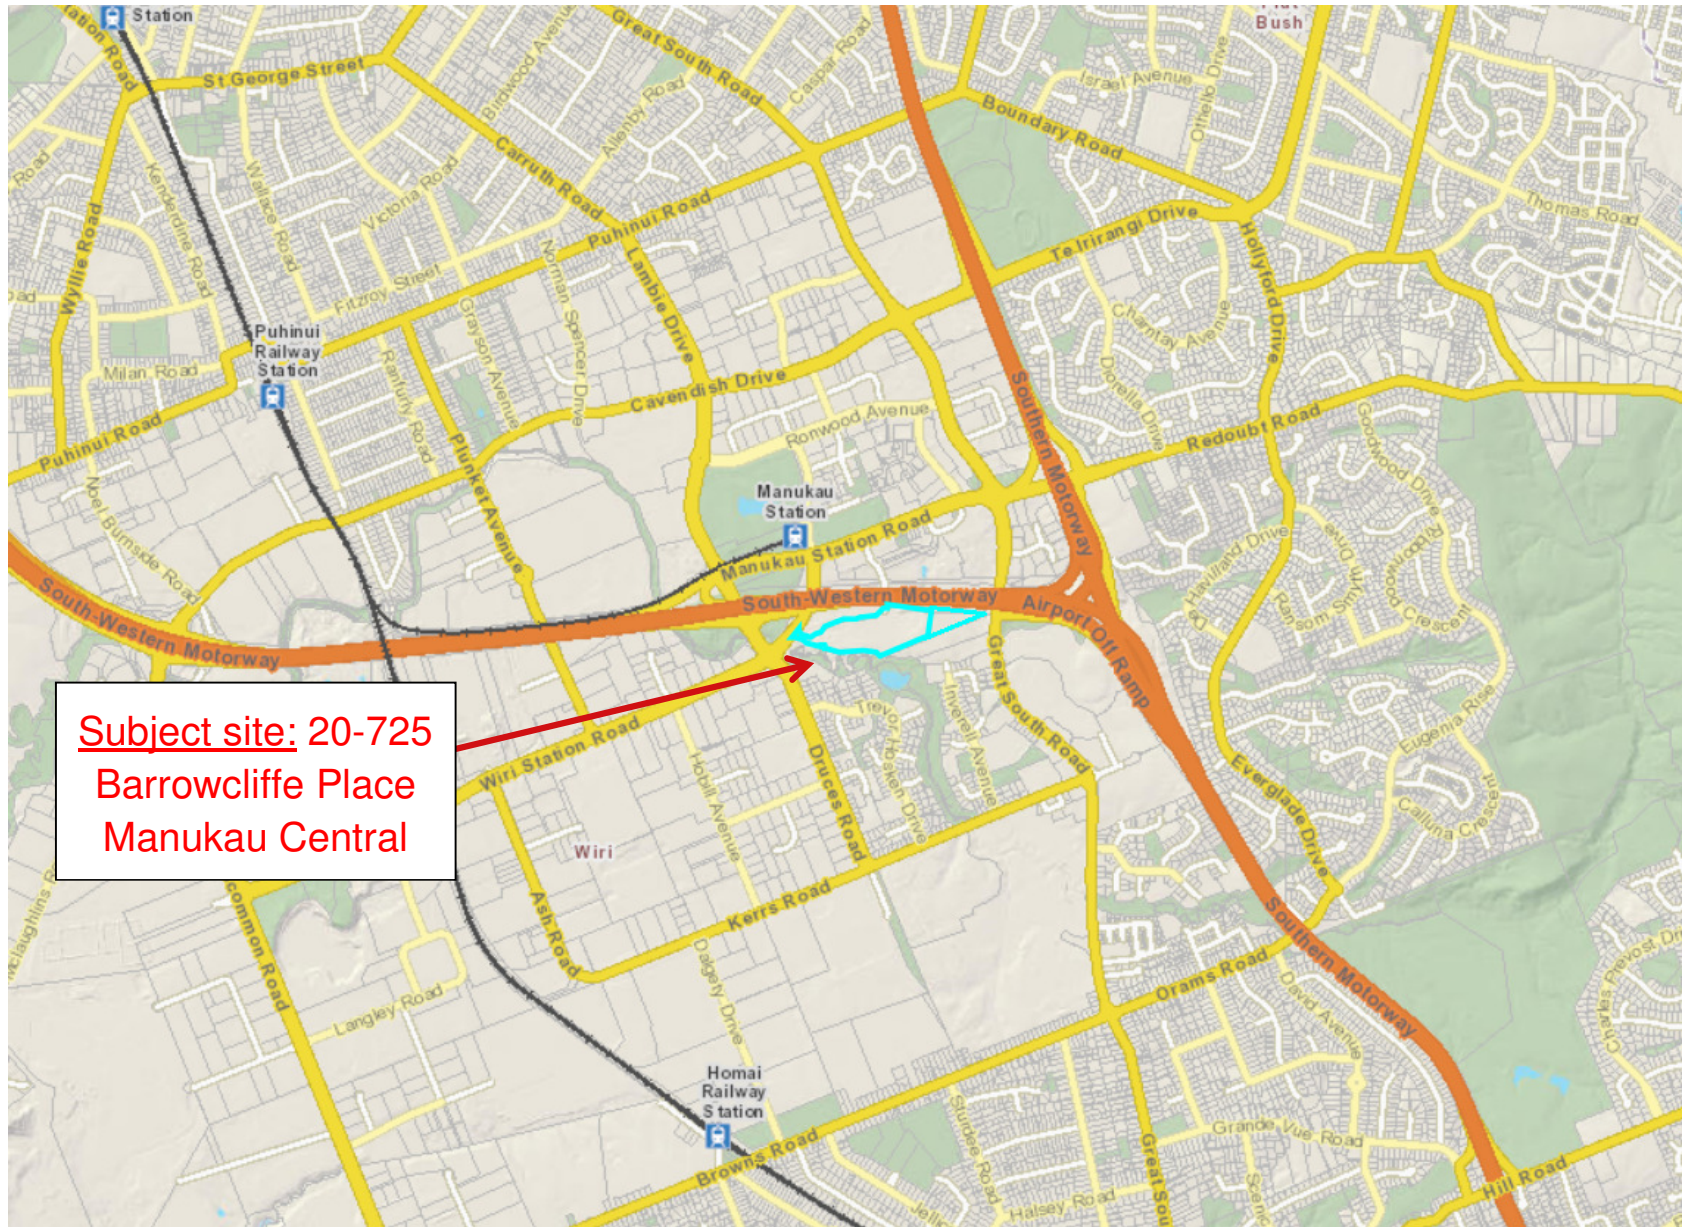

Attachment B: Location plan for 20-725 Barrowcliffe Place Manukau Central

Subject site: 20-725
Barrowcliffe Place
Manukau Central