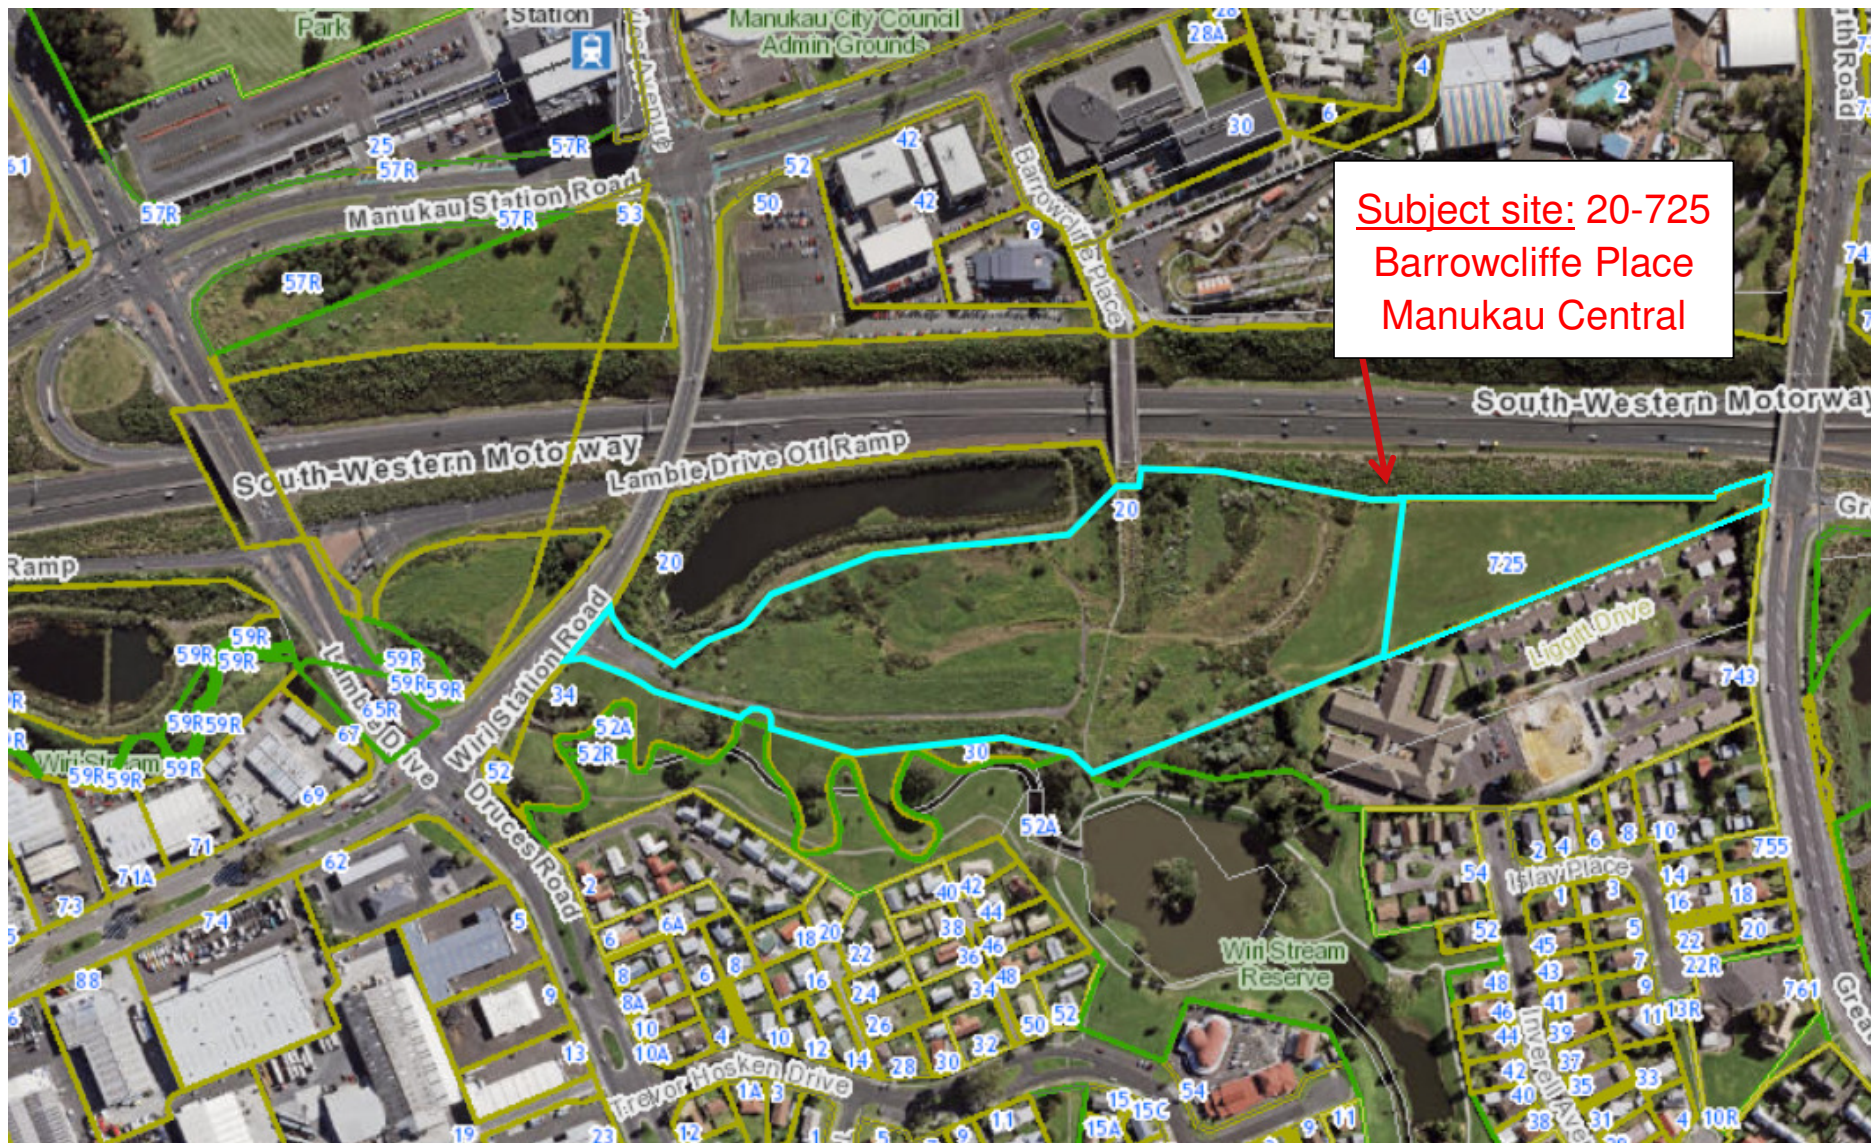

Attachment B: Location plan for 20-725 Barrowcliffe Place Manukau Central

Subject site: 20-725
Barrowcliffe Place
Manukau Central