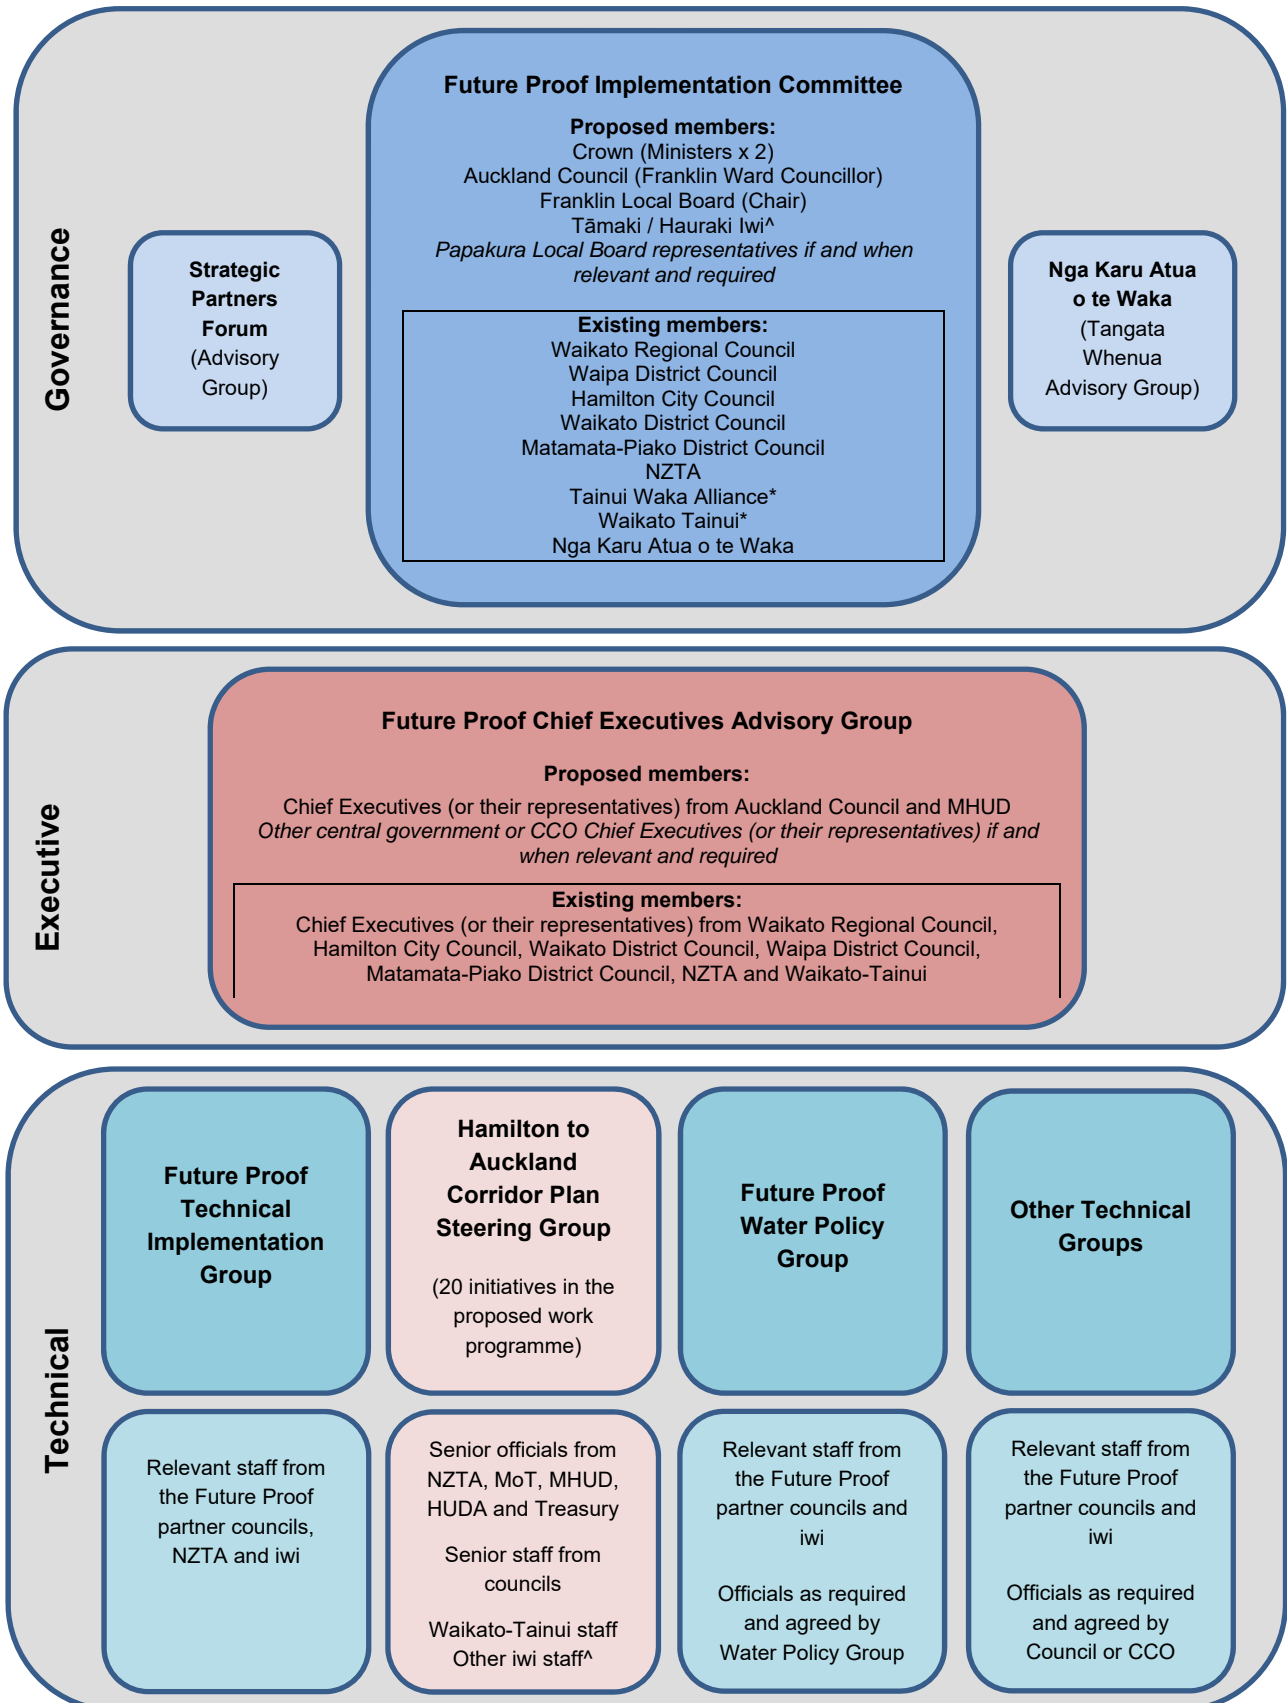

# Attachment A: Proposed Future Proof structure and membership

<sup>^</sup> Tāmaki and Hauraki iwi membership in Future Proof to be determined by separate iwi engagement led by Waikato Tainui.

\*Note discussions between Tainui Waka Alliance and Waikato-Tainui regarding additional Waikato-Tainui representation at the governance level.