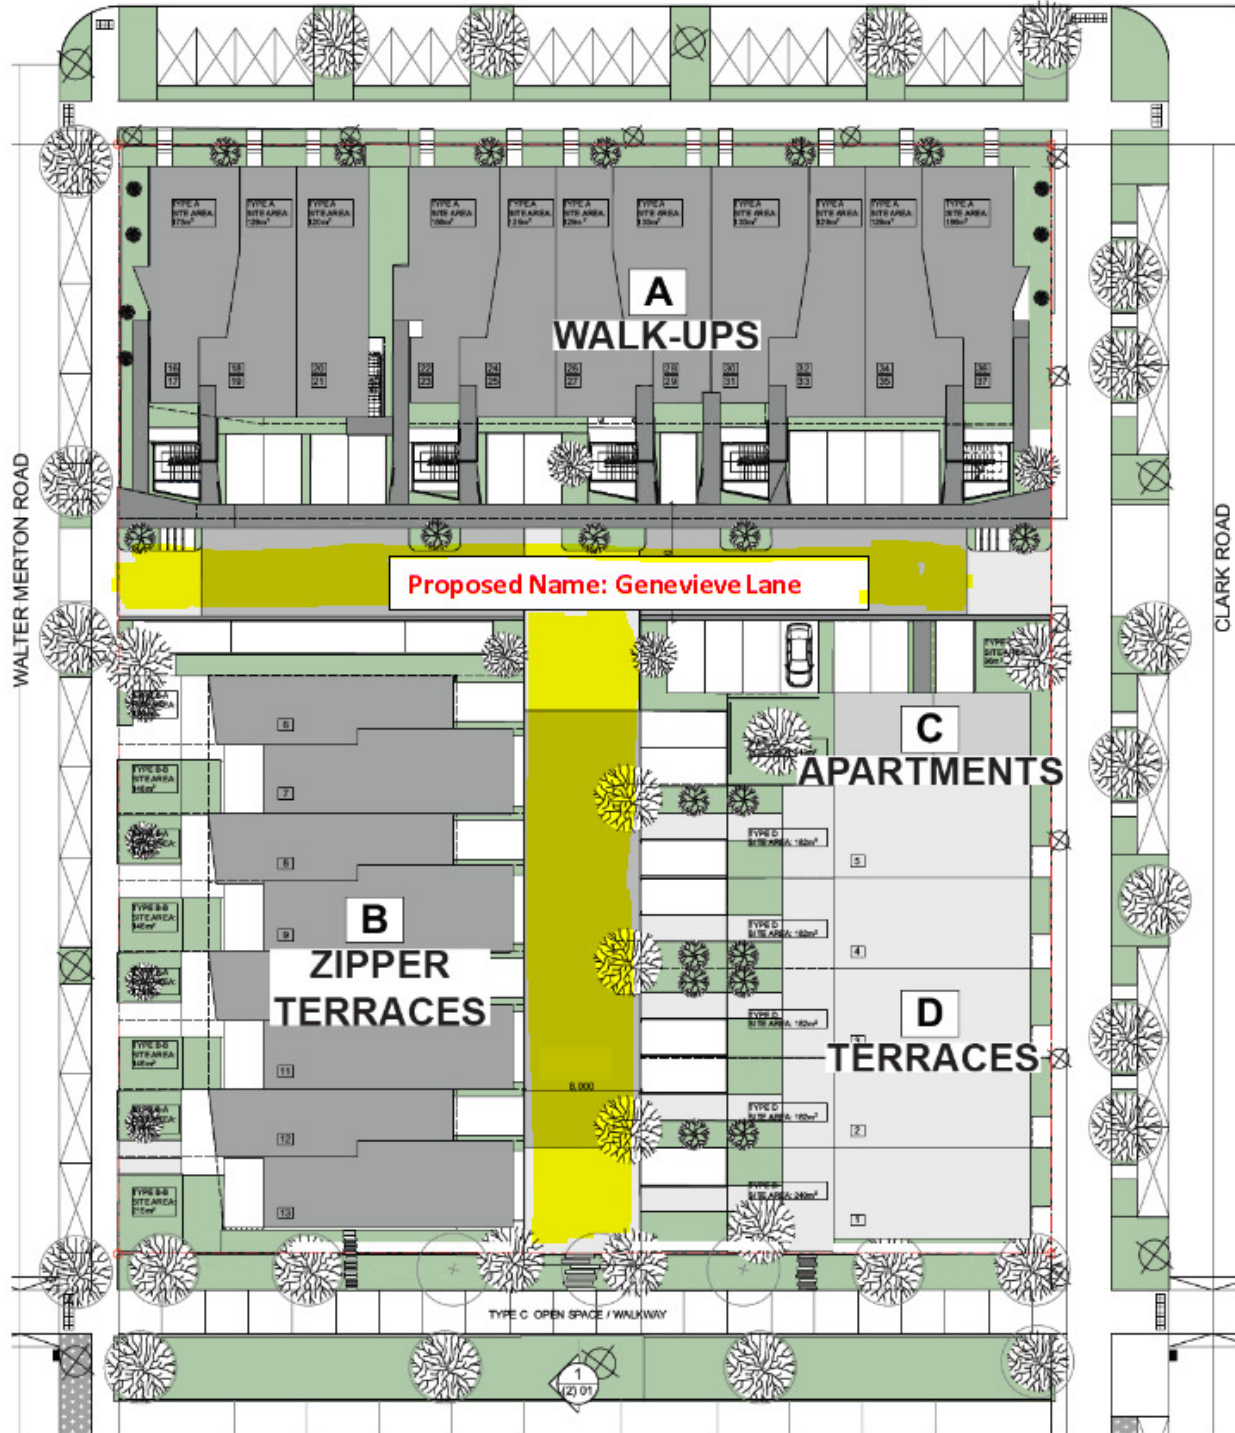

**Attachment A: Site Plan for 61-117 Clark Road Hobsonville (BB14)**

**Master Plan**

SIDNEY WALLINGFORD WAY

WALTER MERTON ROAD

CLARK ROAD

Proposed Name: Genevieve Lane

A  
WALK-UPS

B  
ZIPPER  
TERRACES

C  
APARTMENTS

D  
TERRACES

TYPE C OPEN SPACE / WALKWAY

1  
1/21/01