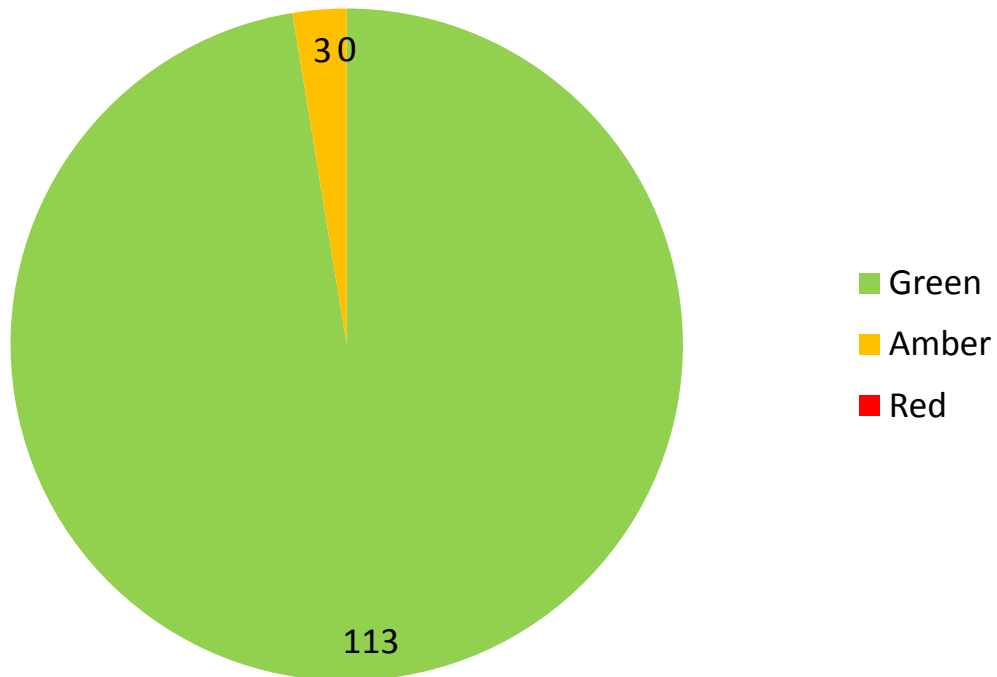

Manurewa Work Programme by RAG Status: 2016/17 Q1

Manurewa Work Programme by Activity Status: 2016/17 Q1

Manurewa Work Programme by LBP Outcome: 2016/17 Q1