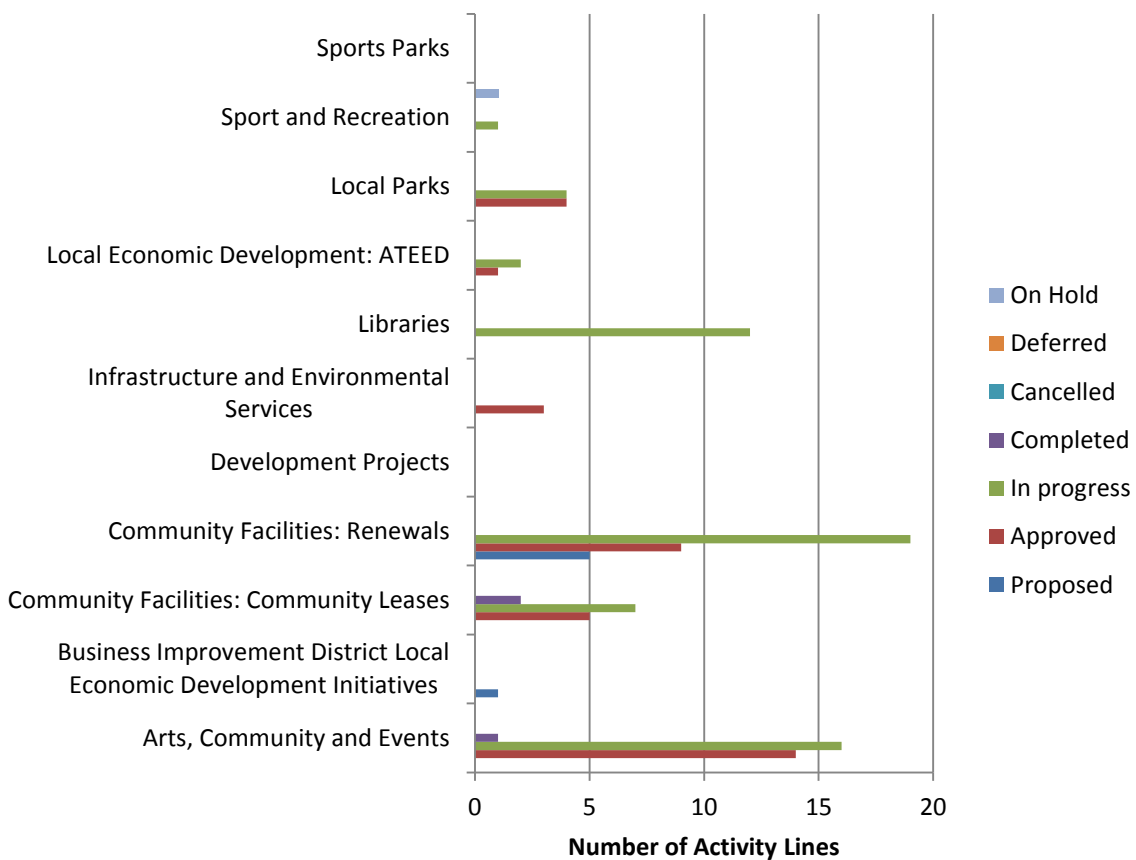

Manurewa Work Programme by RAG Status: 2016/17 Q1

Manurewa Work Programme by Activity Status: 2016/17 Q1

Manurewa Work Programme by LBP Outcome: 2016/17 Q1