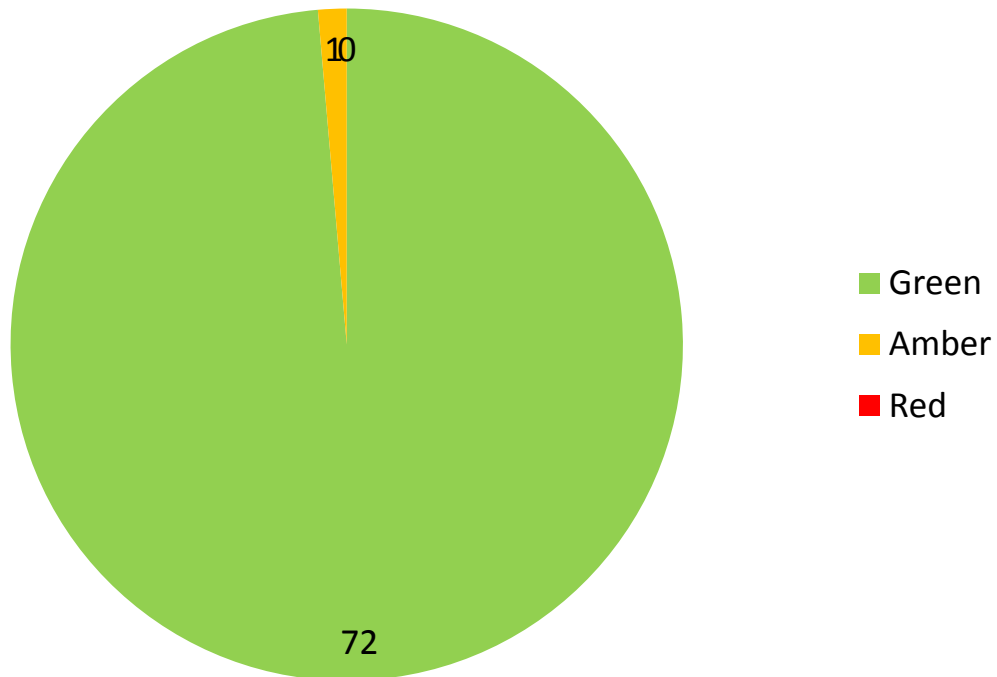

Waiheke Work Programme by RAG Status: 2016/17 Q1

Waiheke Work Programme by Activity Status: 2016/17 Q1

Waiheke Work Programme by LBP Outcome: 2016/17 Q1