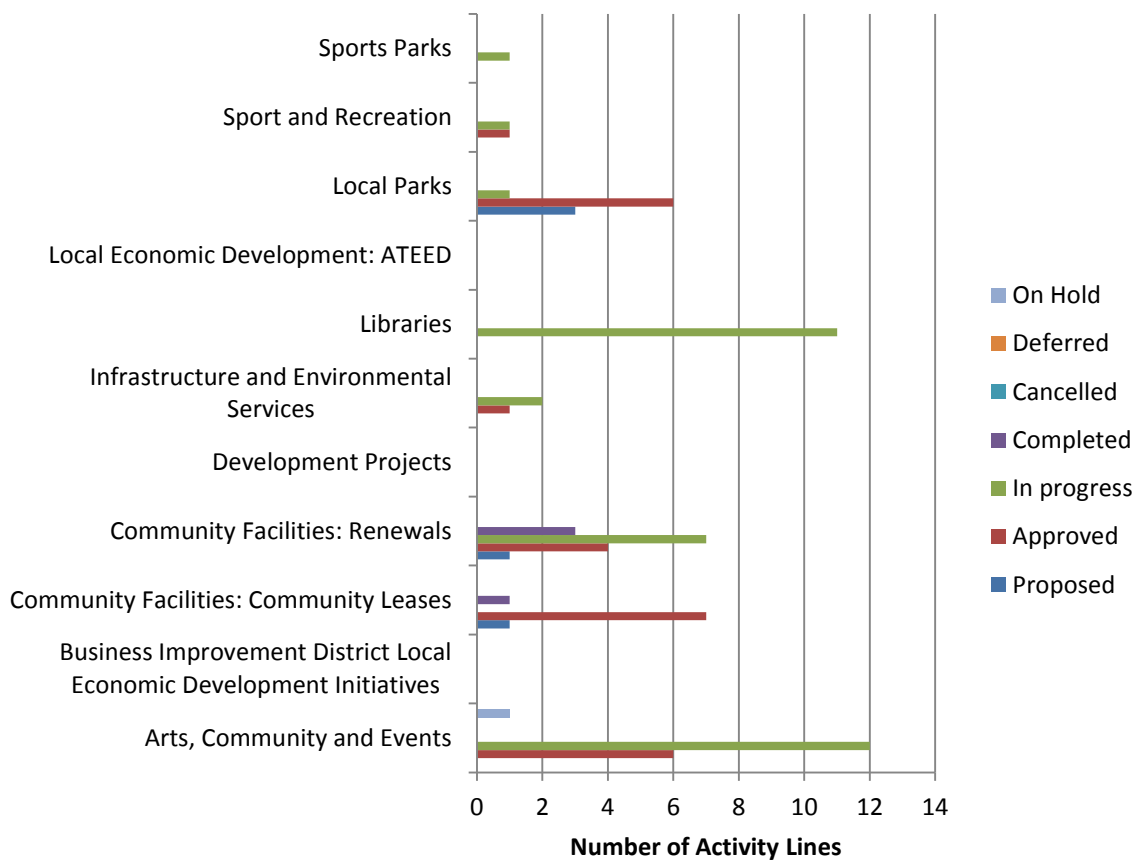

Waiheke Work Programme by RAG Status: 2016/17 Q1

Waiheke Work Programme by Activity Status: 2016/17 Q1

Waiheke Work Programme by LBP Outcome: 2016/17 Q1