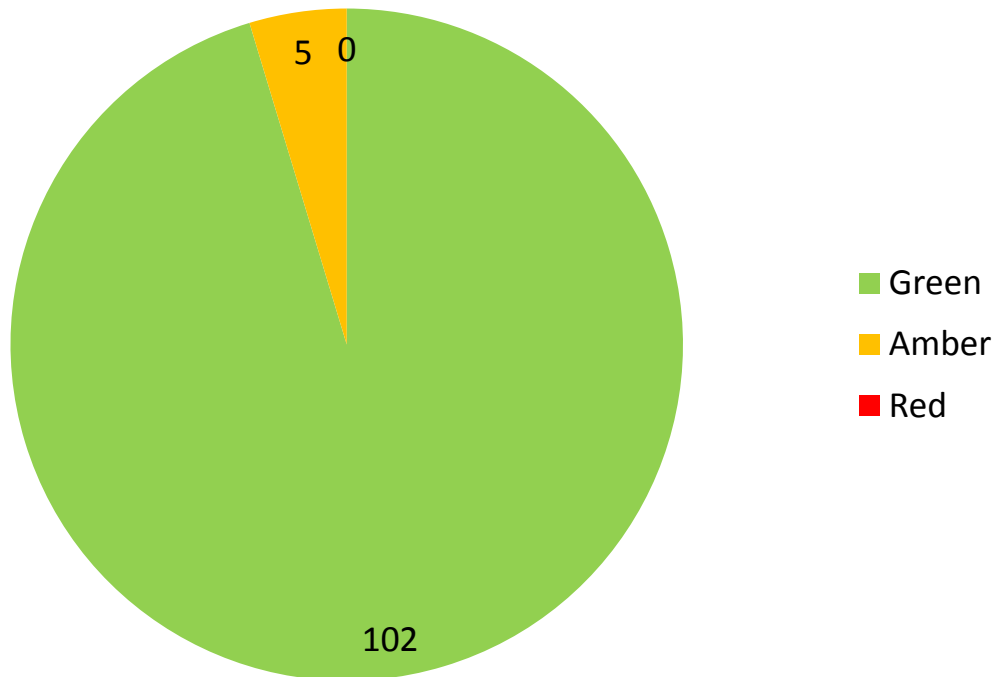

Whau Work Programme by RAG Status: 2016/17 Q1

Whau Work Programme by Activity Status: 2016/17 Q1

Whau Work Programme by LBP Outcome: 2016/17 Q1