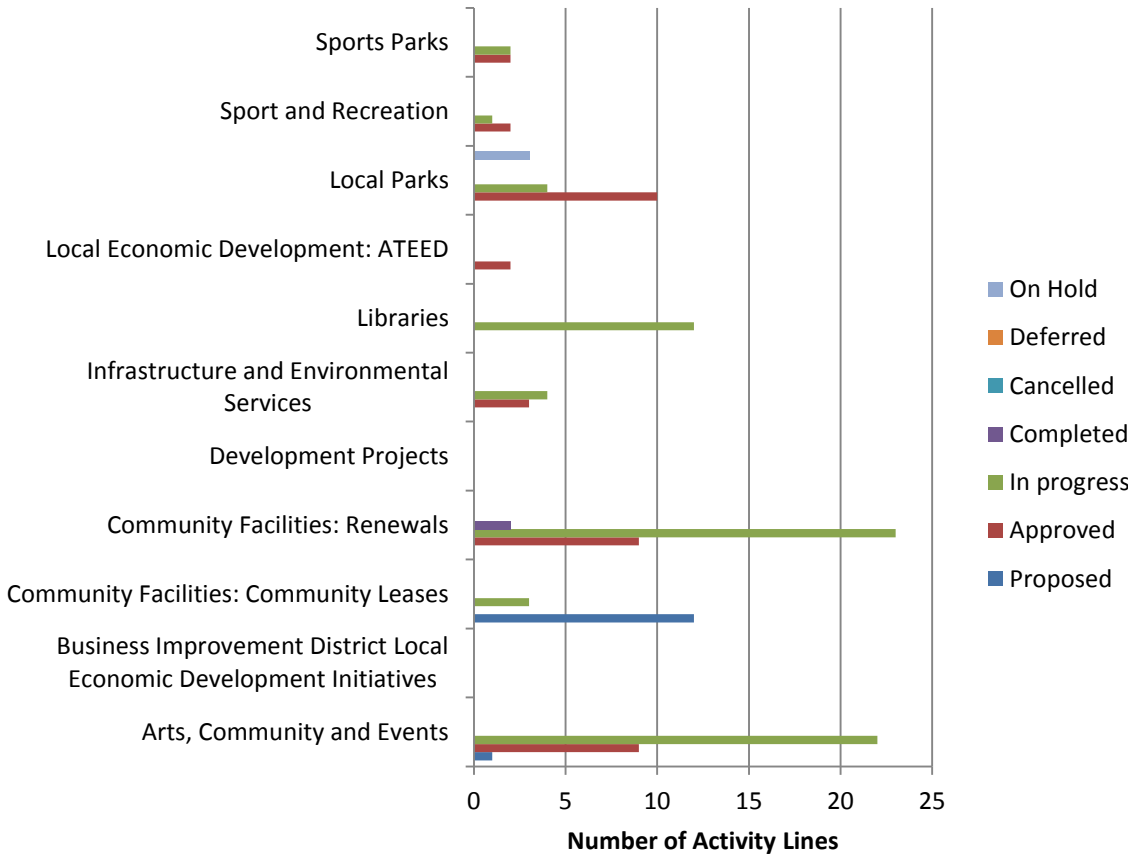

### Waitematā Work Programme by RAG Status: 2016/17 Q1

### Waitematā Work Programme by Activity Status: 2016/17 Q1

## Waitematā Work Programme by LBP Outcome: 2016/17 Q1