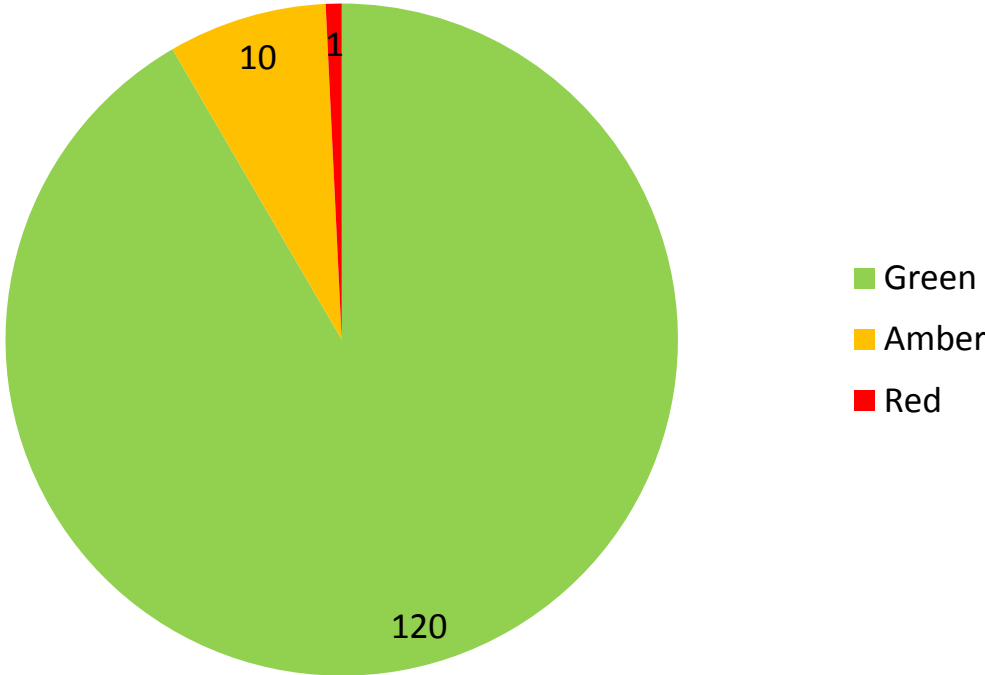

### Waitematā Work Programme by Activity Status: 2016/17 Q1