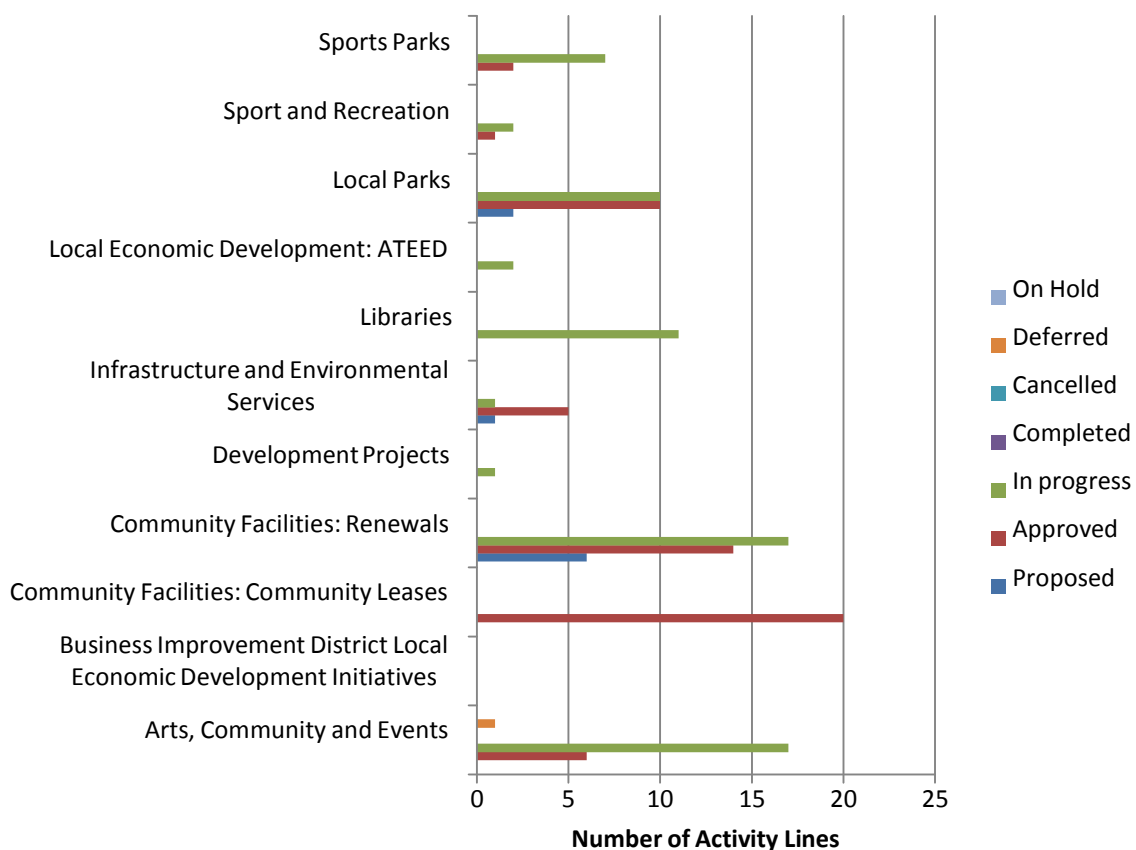

Albert-Eden Work Programme by RAG Status: 2016/17 Q1

Albert-Eden Work Programme by Activity Status: 2016/17 Q1

Albert-Eden Work Programme by LBP Outcome: 2016/17 Q1