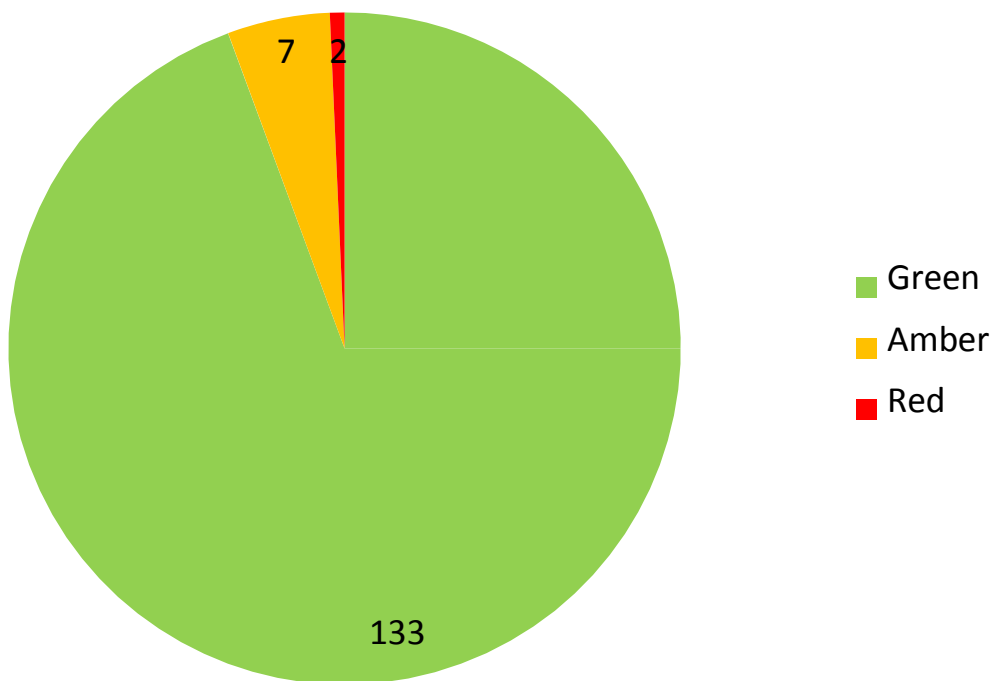

Albert-Eden Work Programme by RAG Status: 2016/17 Q1

Albert-Eden Work Programme by Activity Status: 2016/17 Q1

Albert-Eden Work Programme by LBP Outcome: 2016/17 Q1