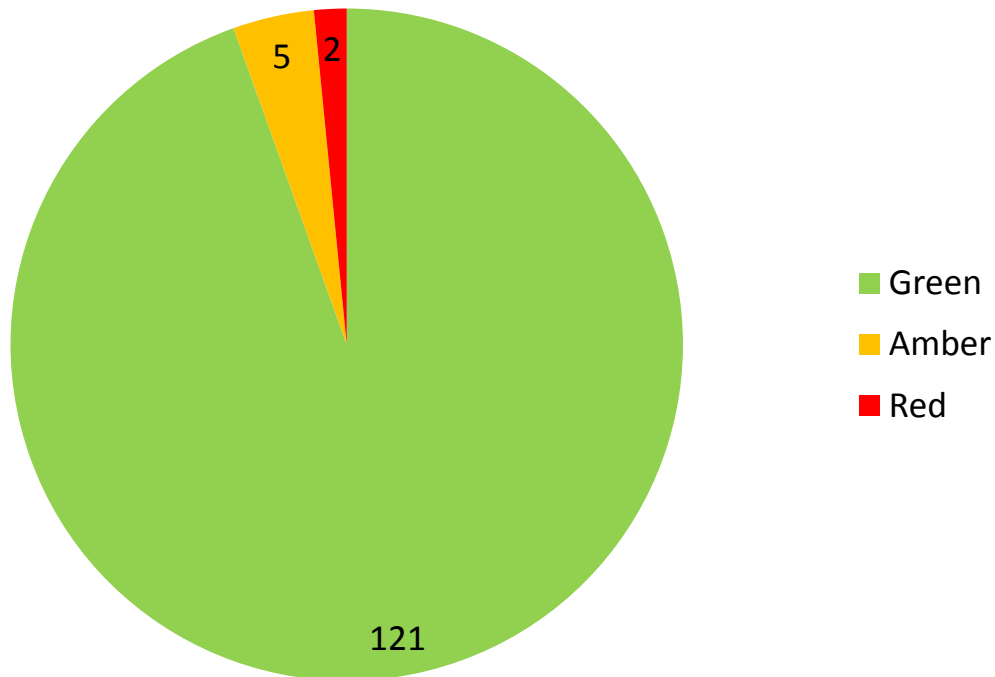

## Ōrākei Work Programme by Activity Status: 2016/17 Q1