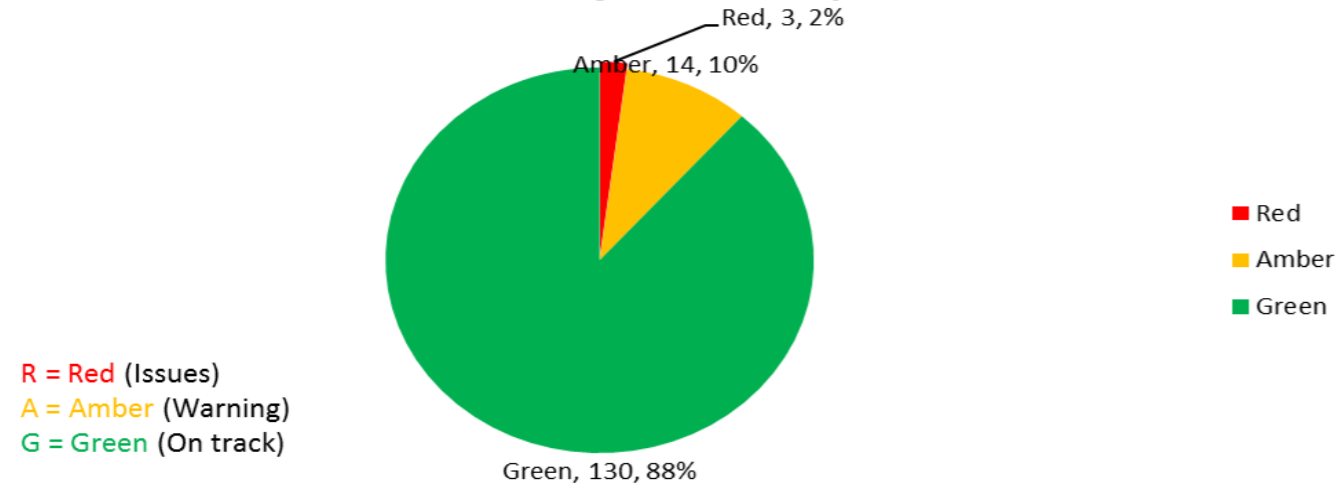

Local Board Work Programme Snapshot 2016/17 Q3

Work Programmes by RAG

Work Programme by Activity Status

Quarter Overview

Work Programme Activities by Outcome