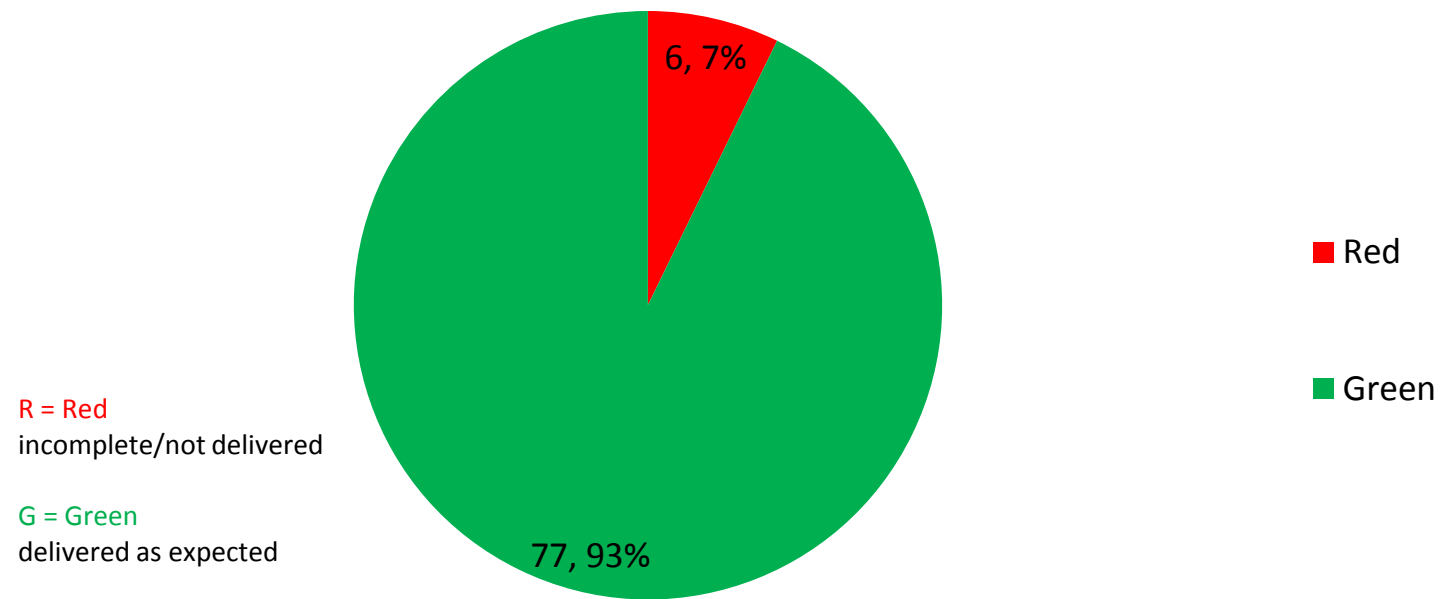

Local Board Work Programme Snapshot 2016/2017 Q4

Waiheke Work Programme Achievement

Waiheke Work Programme by Activity Status

Waiheke Work Programme: History

Waiheke Work Programme Activities by Outcome