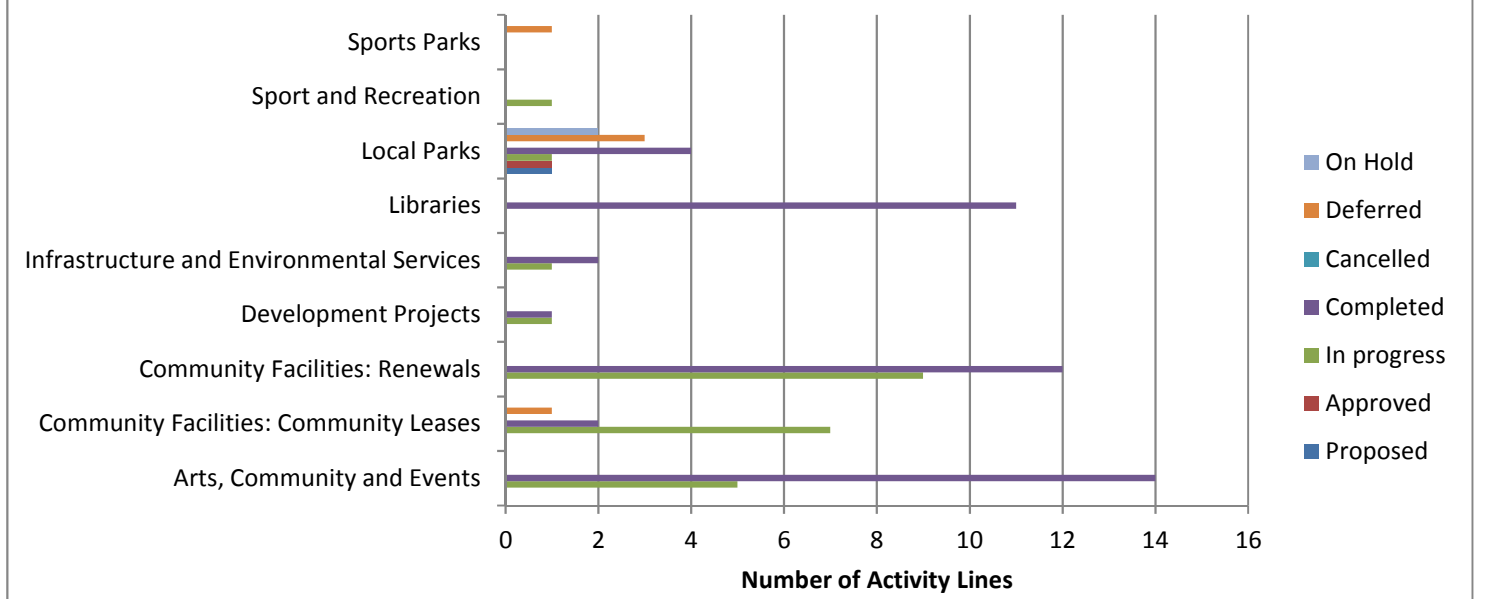

Local Board Work Programme Snapshot 2016/2017 Q4

Waiheke Work Programme Achievement

Waiheke Work Programme by Activity Status

Waiheke Work Programme: History

Waiheke Work Programme Activities by Outcome