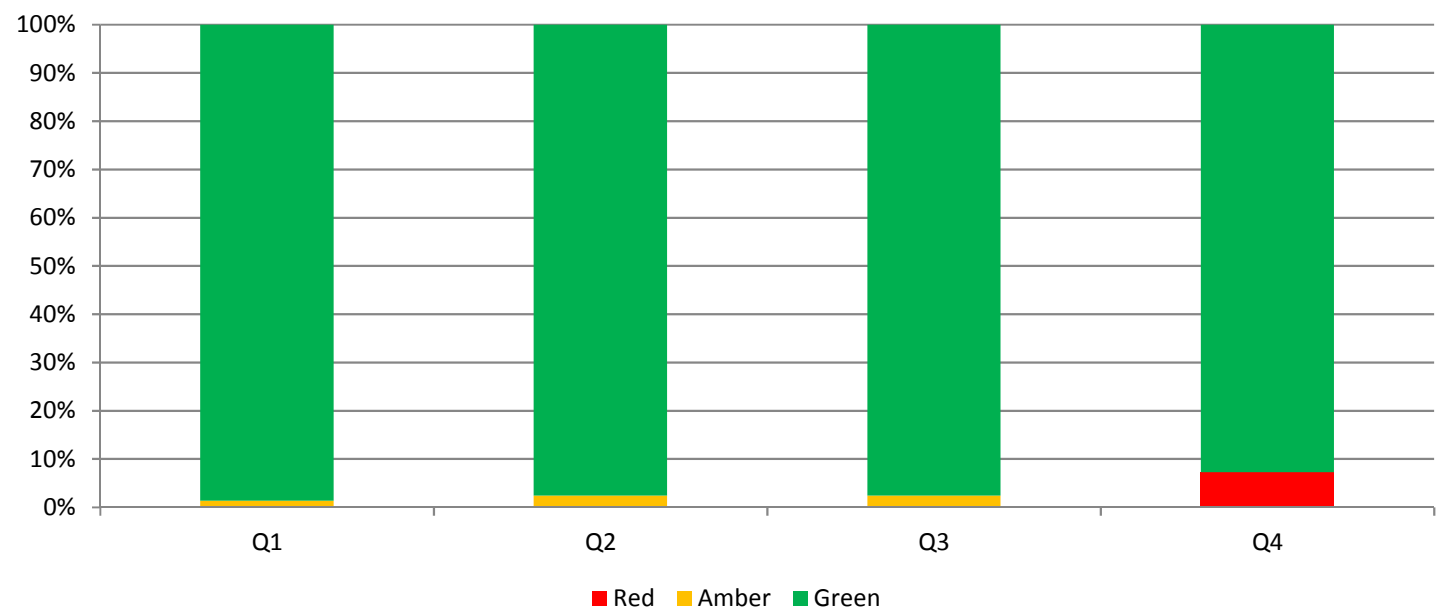

Local Board Work Programme Snapshot 2016/2017 Q4

Waiheke Work Programme Achievement

Waiheke Work Programme by Activity Status

Waiheke Work Programme: History

Waiheke Work Programme Activities by Outcome