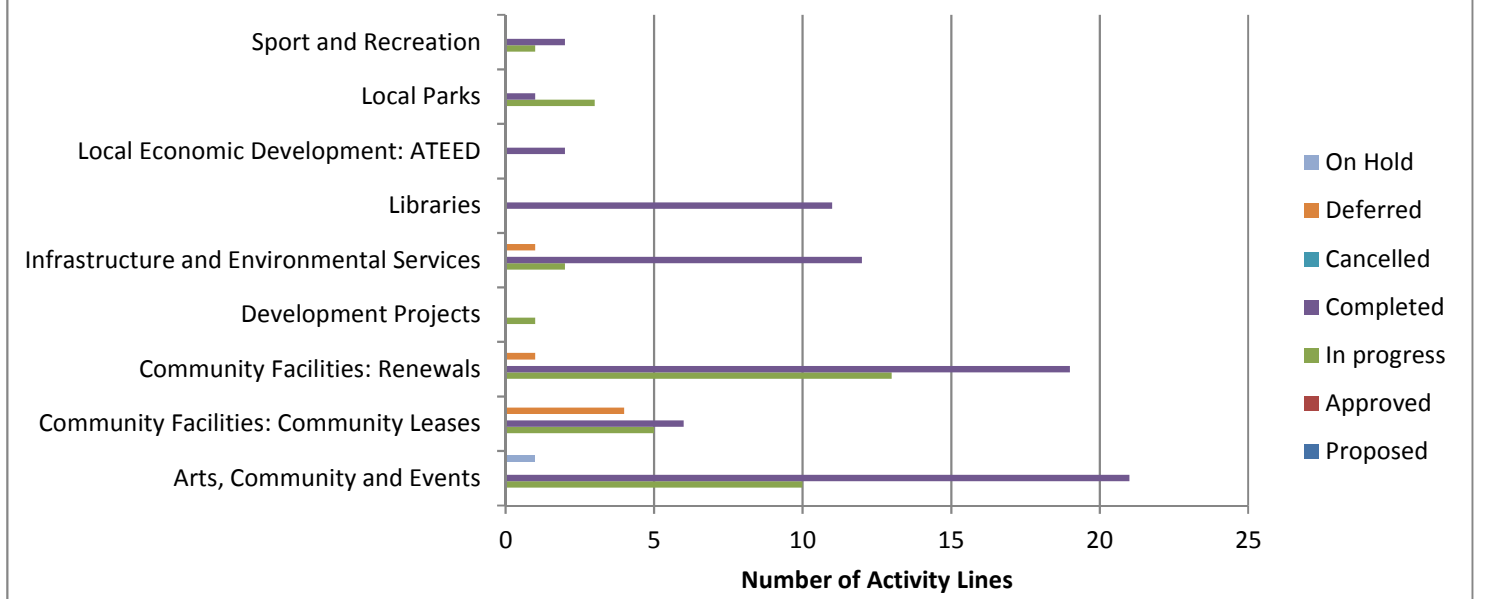

Waitākere Ranges Work Programme by Activity Status