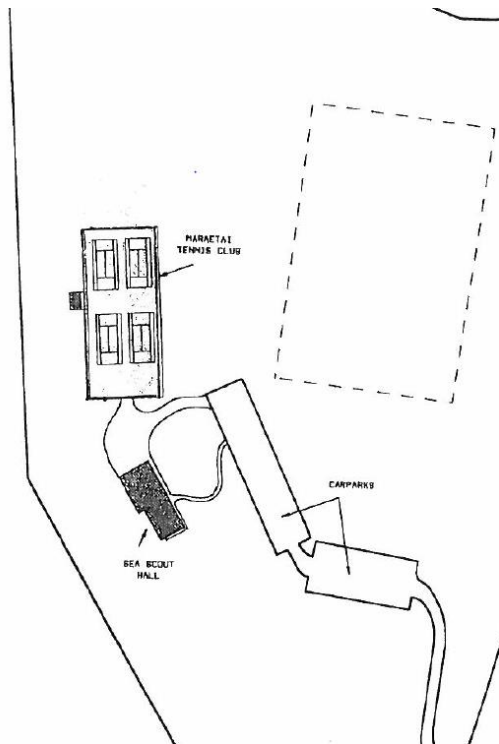

Attachment B: Site Plan for deed of lease for additional premises for Maraetai Tennis Club Incorporated, Te Puru Park, 954R Whitford-Maraetai Road, Maraetai

Original lease area edged in purple, additional lease area edged in red

Site plan from original lease showing courts outlined as leased area

Te Puru Park edged in blue and indication of Maraeata Tennis site