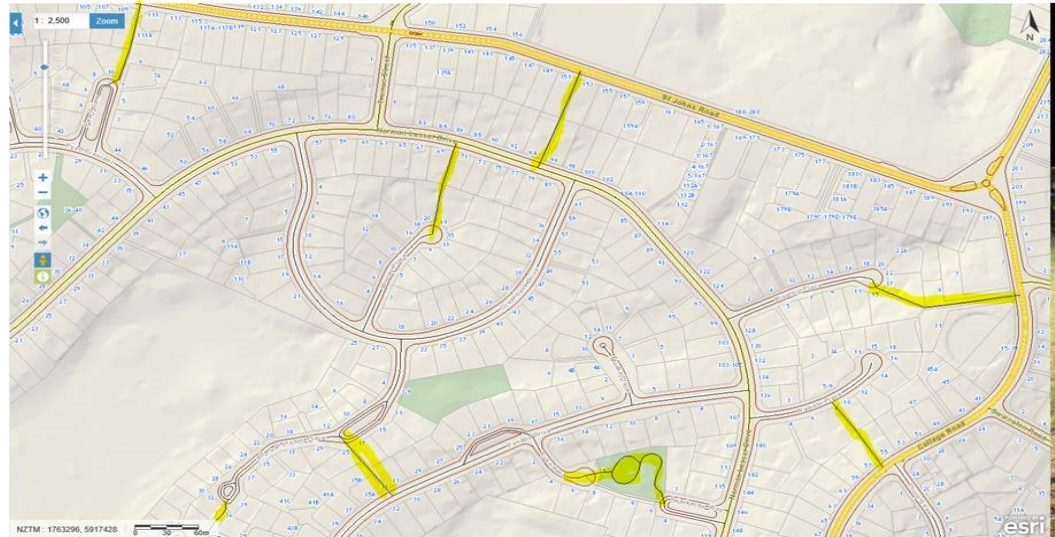

Wayfaring signage throughout Meadowbank St Johns to provide information to public encouraging biking/train usage.

Map Indicator of examples of St Johns park Walkways

Have Your Say Event at Orakei Bay Village – Saturday 3<sup>rd</sup> March