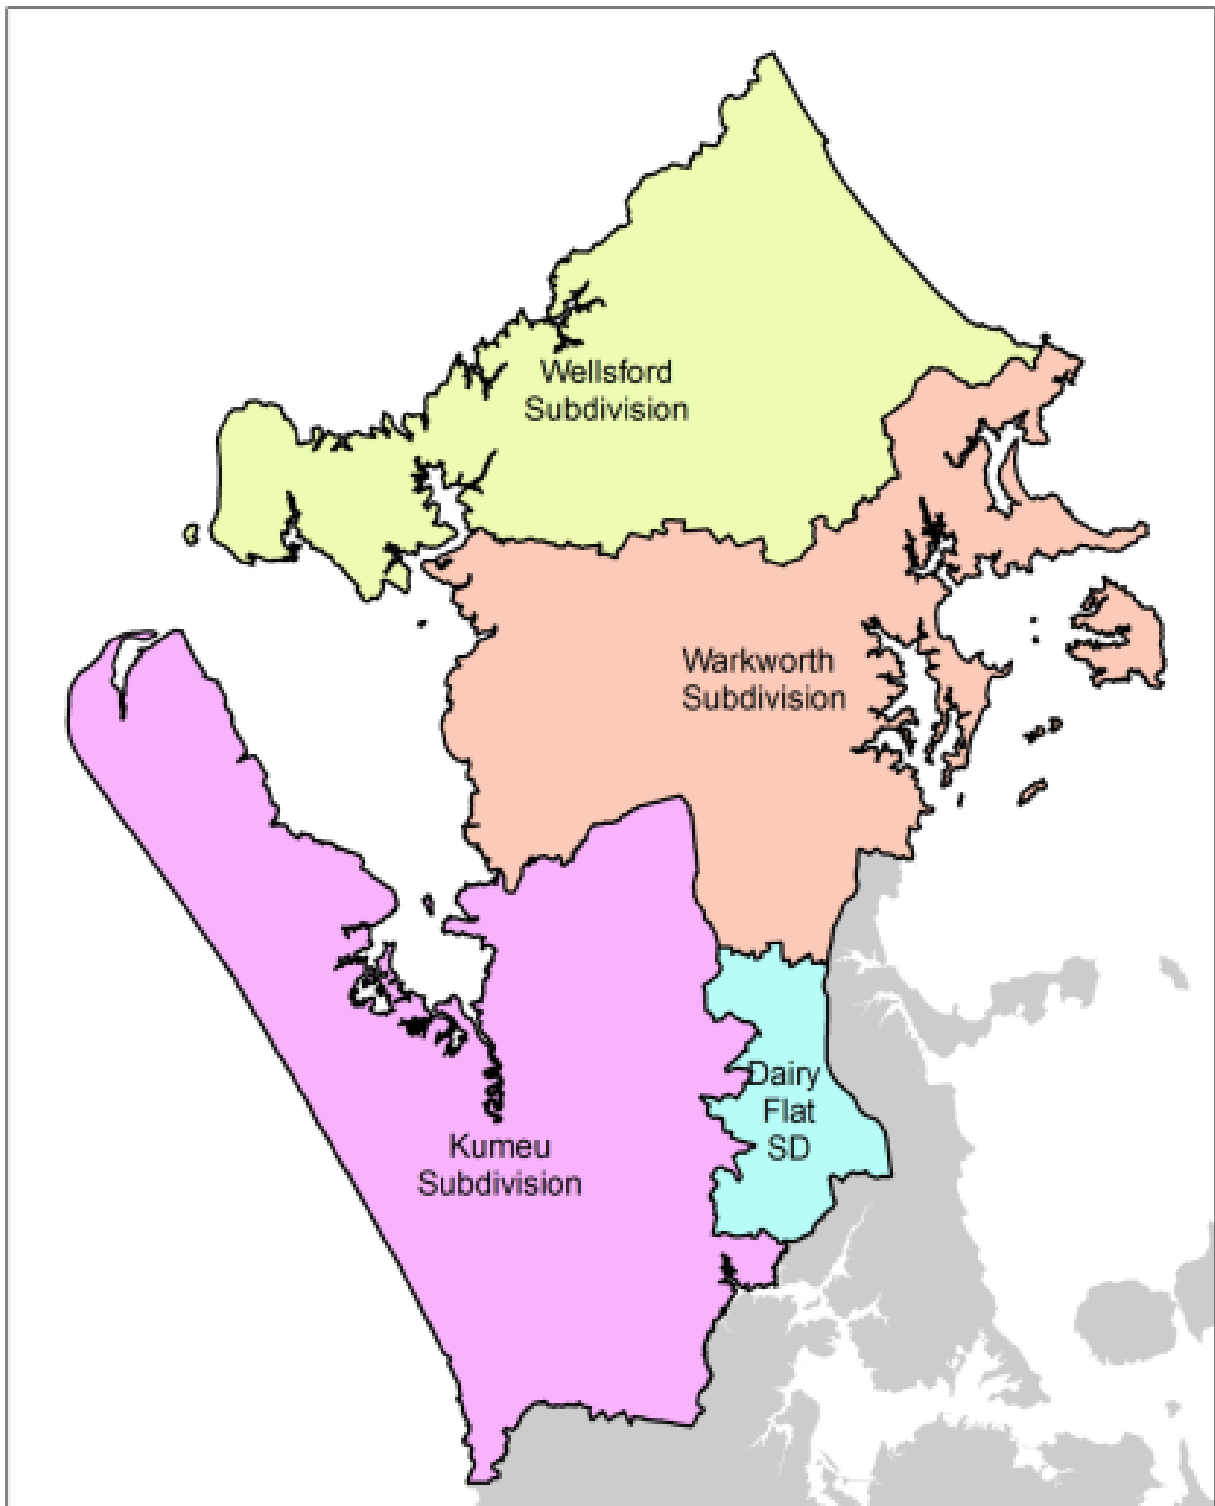

Rodney Local Board subdivisions

Current subdivisions

Rodney Local Board subdivisions

Option 1

- move Wellsford subdivision southwards along Kaipara Harbour

Option 2

- move Kumeu subdivision northwards along Kaipara Harbour aligning with Helensville electorate