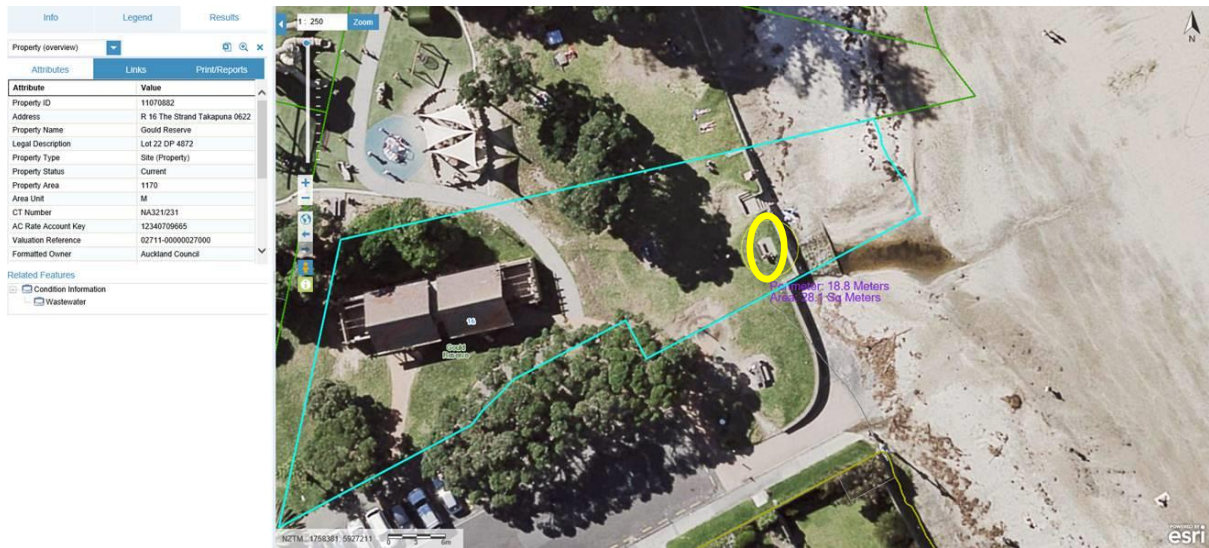

## Attachments B

Plaque to be installed to existing park bench located to the left of The Strand, Takapuna. Yellow circle depicts park bench.