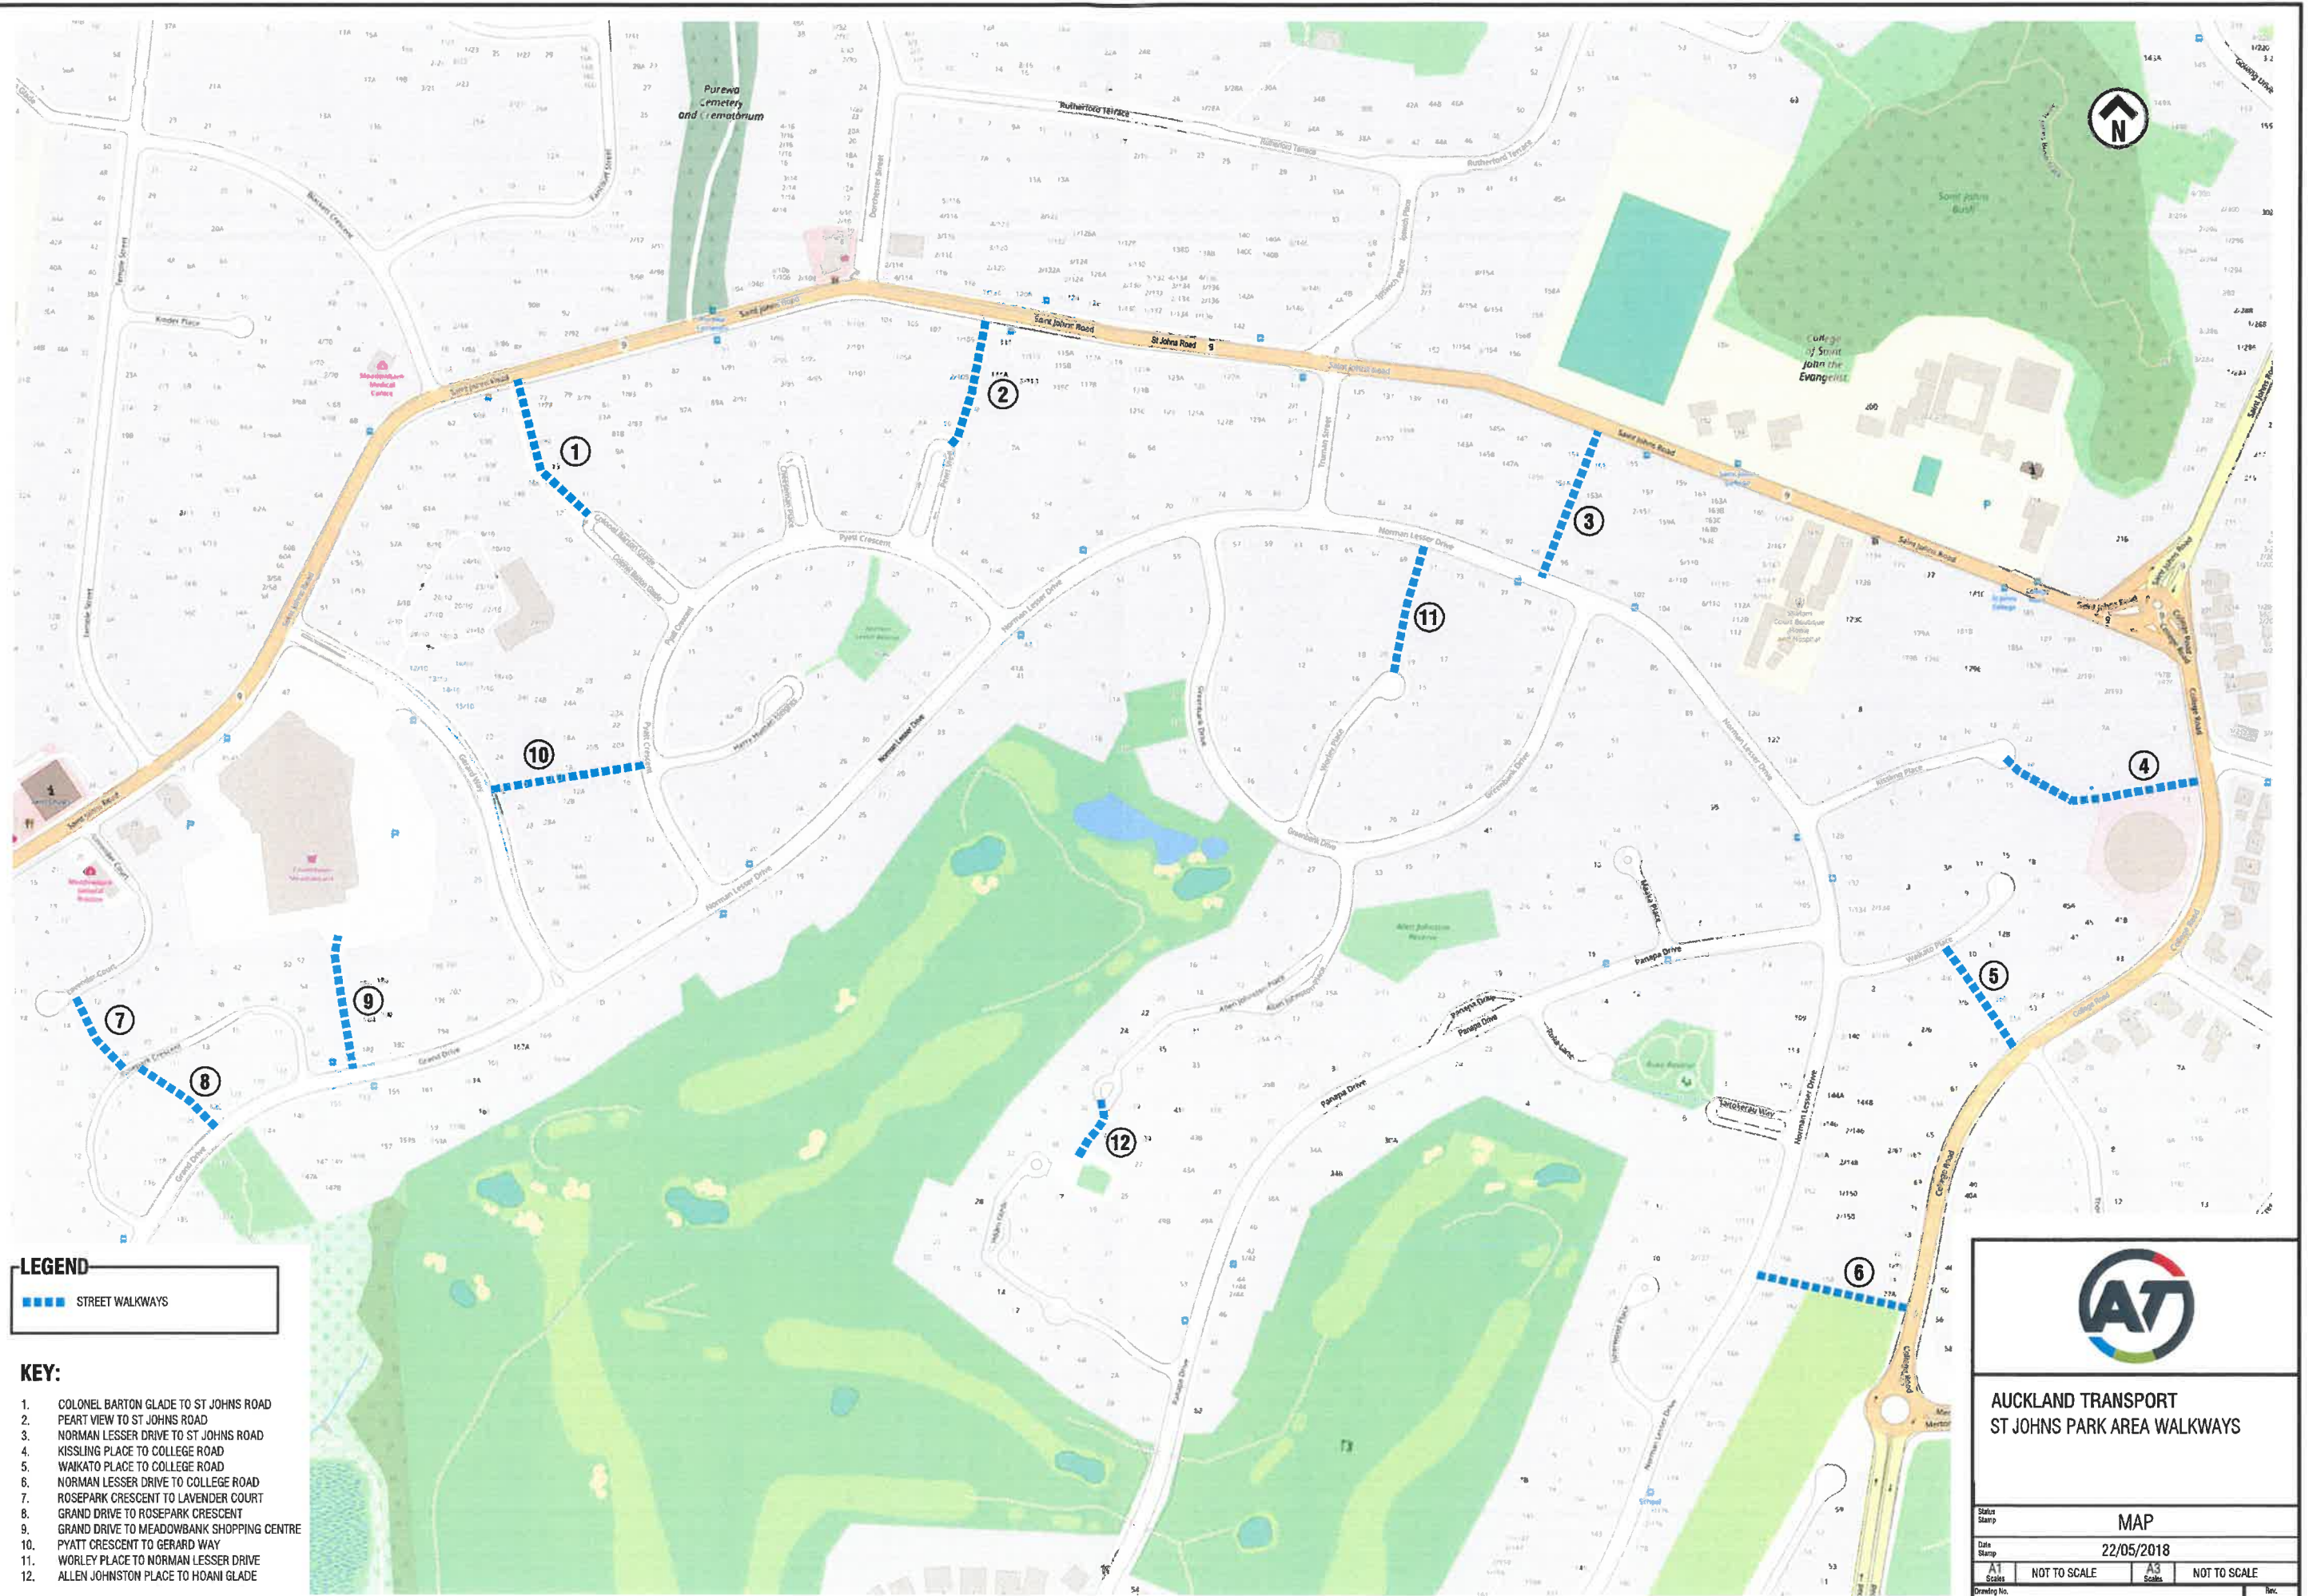

ORIGINAL SIZE A1
20mm DO NOT SCALE - IF IN DOUBT, ASK

LEGEND
STREET WALKWAYS

- KEY:**
- 1. COLONEL BARTON GLADE TO ST JOHNS ROAD
 - 2. PEART VIEW TO ST JOHNS ROAD
 - 3. NORMAN LESSER DRIVE TO ST JOHNS ROAD
 - 4. KISSLING PLACE TO COLLEGE ROAD
 - 5. WAIKATO PLACE TO COLLEGE ROAD
 - 6. NORMAN LESSER DRIVE TO COLLEGE ROAD
 - 7. ROSE PARK CRESCENT TO LAVENDER COURT
 - 8. GRAND DRIVE TO ROSE PARK CRESCENT
 - 9. GRAND DRIVE TO MEADOWBANK SHOPPING CENTRE
 - 10. PYATT CRESCENT TO GERARD WAY
 - 11. WORLEY PLACE TO NORMAN LESSER DRIVE
 - 12. ALLEN JOHNSTON PLACE TO HOANI GLADE

AT

**AUCKLAND TRANSPORT
ST JOHNS PARK AREA WALKWAYS**

Status Stamp	MAP			
Date Stamp	22/05/2018			
A1 Scale	NOT TO SCALE	A3 Scale	NOT TO SCALE	
Drawing No.	2018-RF1-96_G030		Rev.	A