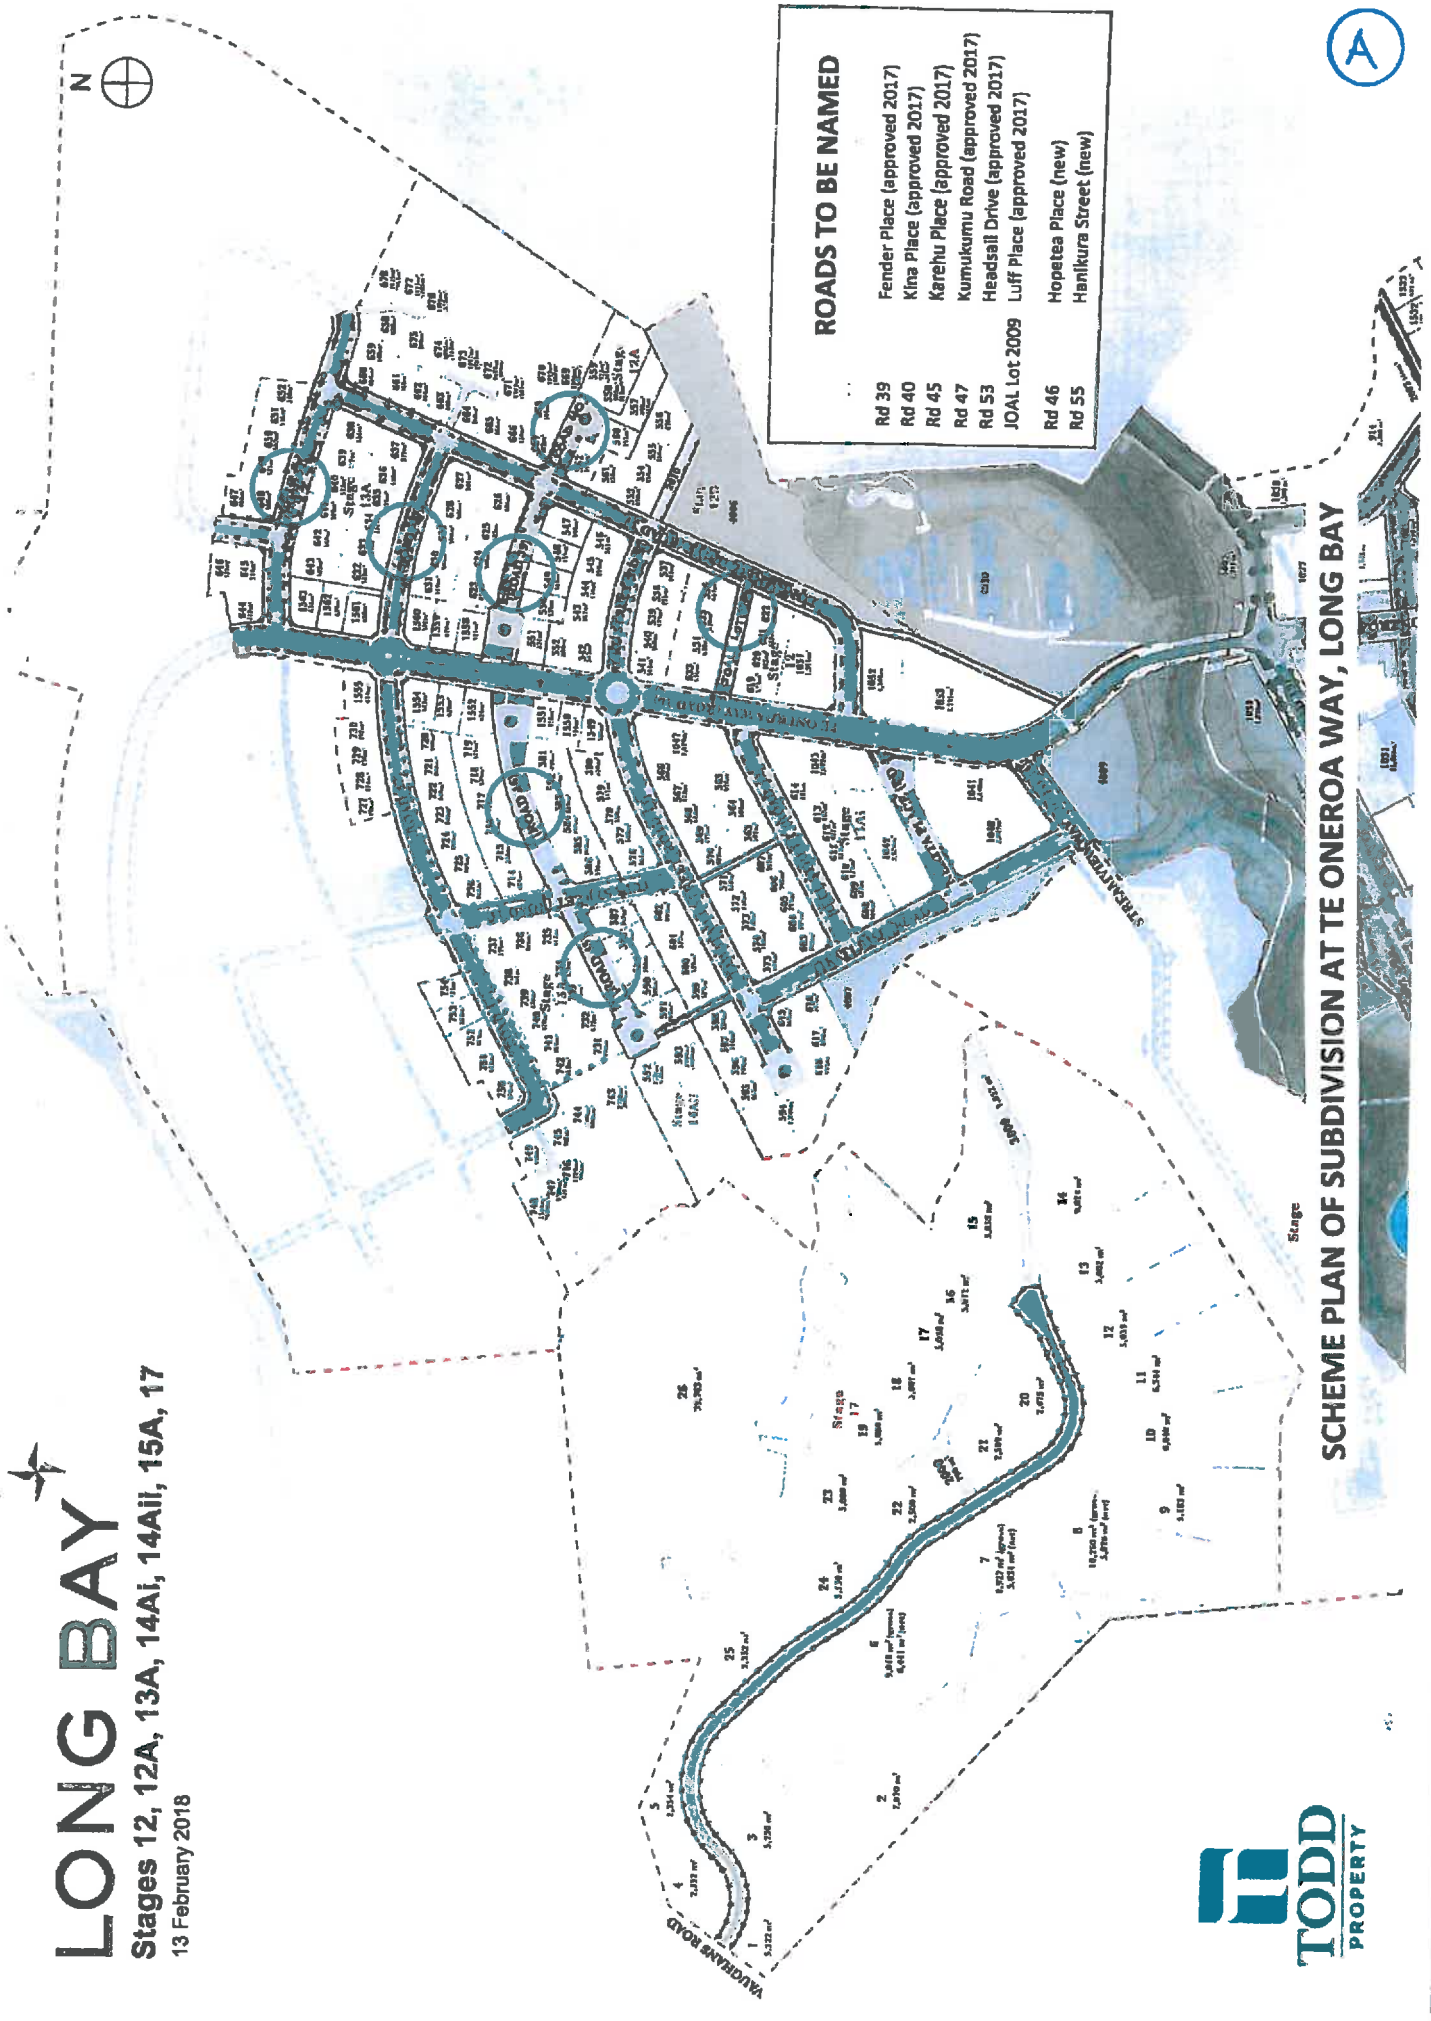

# LONG BAY

Stages 12, 12A, 13A, 14Ai, 14Aii, 15A, 17  
13 February 2018

**ROADS TO BE NAMED**

Rd 39	Fender Place (approved 2017)
Rd 40	Kine Place (approved 2017)
Rd 45	Karehu Place (approved 2017)
Rd 47	Kumukumu Road (approved 2017)
Rd 53	Headsail Drive (approved 2017)
JOAL Lot 2009	Luff Place (approved 2017)
Rd 46	Hopetee Place (new)
Rd 55	Hanikura Street (new)