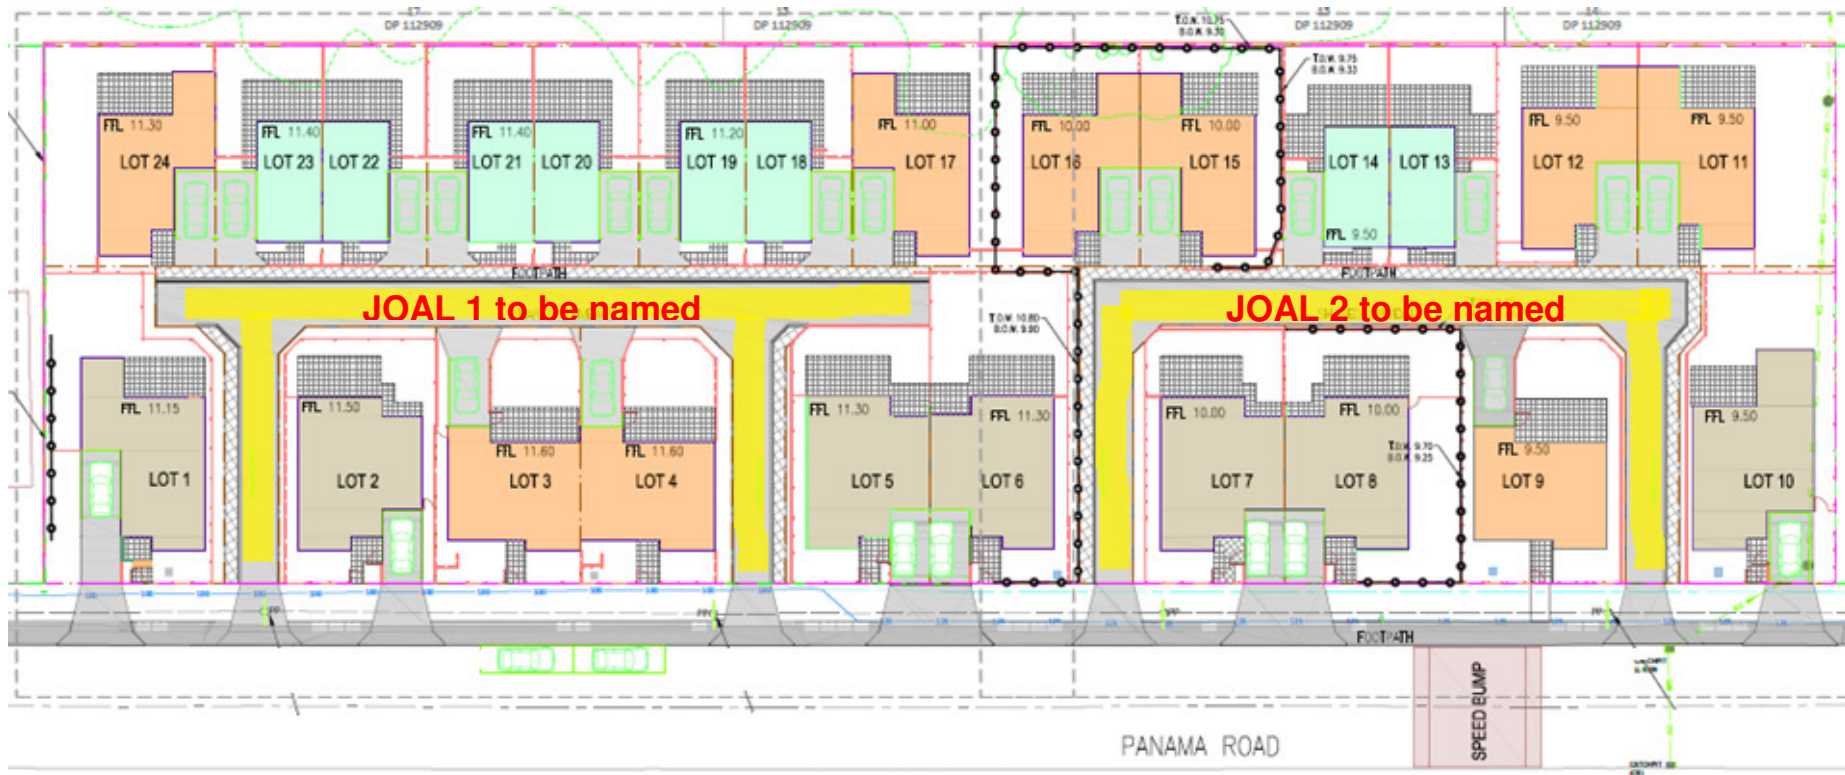

Attachment A: Site Plans

Road Name Approval: 2 JOALS at 234-248 PANAMA ROAD, MOUNT WELLINGTON

Road Name Approval: 1 JOAL at 235-241 PANAMA ROAD & 81 JOLSON ROAD, MOUNT WELLINGTON

Road Name Approval: 1 JOAL at 254-260 PANAMA ROAD, MOUNT WELLINGTON

Road Name Approval: 1 JOAL at 307-309 PANAMA ROAD & 50-56 BERNARD STREET, MOUNT WELLINGTON

Road Name Approval: 1 JOAL at 356-360 PANAMA ROAD, MOUNT WELLINGTON