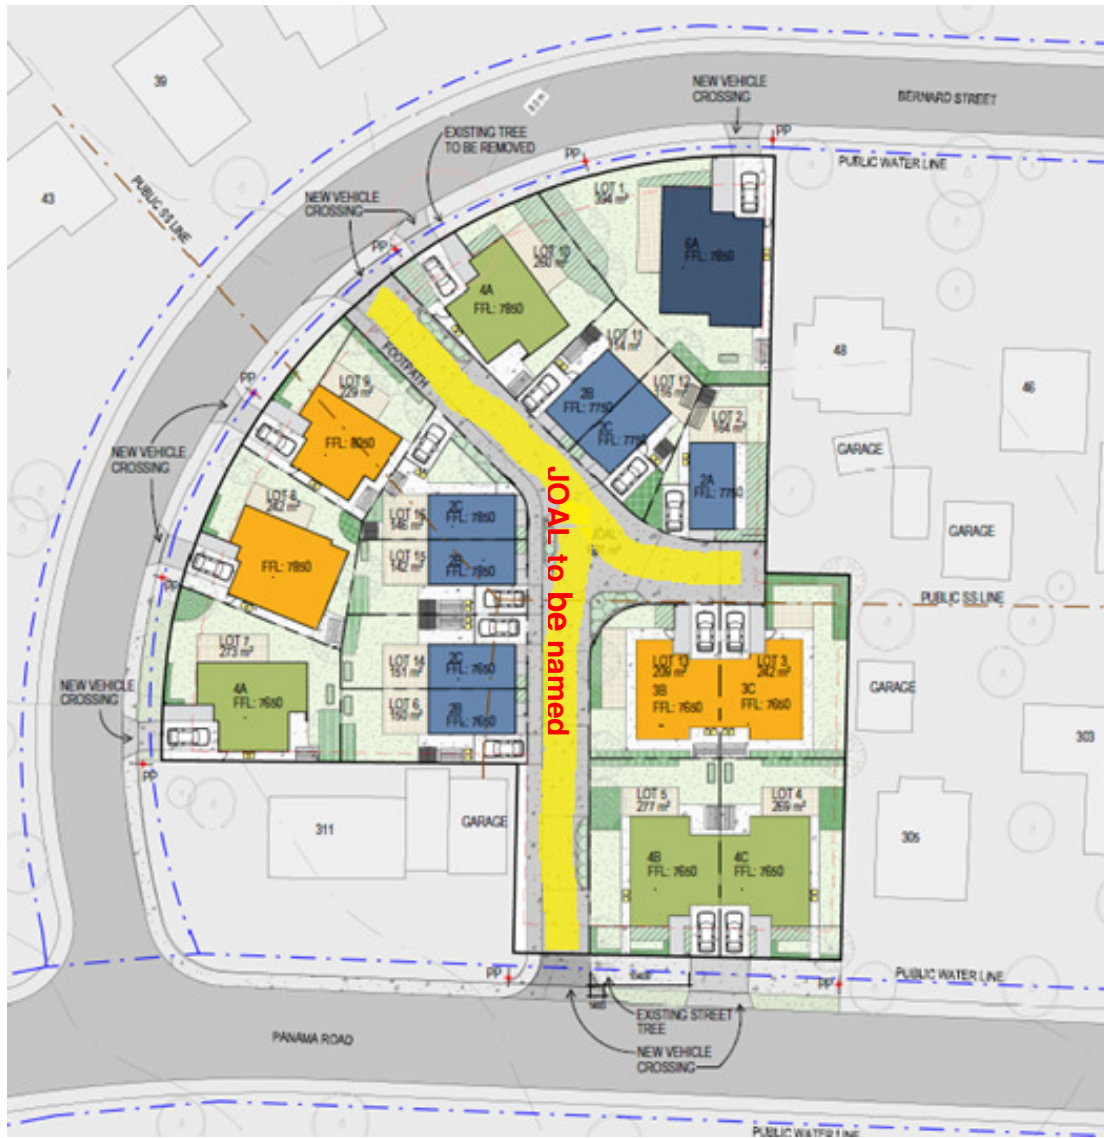

Attachment A: Site Plans

Road Name Approval: 2 JOALS at 234-248 PANAMA ROAD, MOUNT WELLINGTON

Road Name Approval: 1 JOAL at 235-241 PANAMA ROAD & 81 JOLSON ROAD, MOUNT WELLINGTON

Road Name Approval: 1 JOAL at 254-260 PANAMA ROAD, MOUNT WELLINGTON

Road Name Approval: 1 JOAL at 307-309 PANAMA ROAD & 50-56 BERNARD STREET, MOUNT WELLINGTON

Road Name Approval: 1 JOAL at 356-360 PANAMA ROAD, MOUNT WELLINGTON