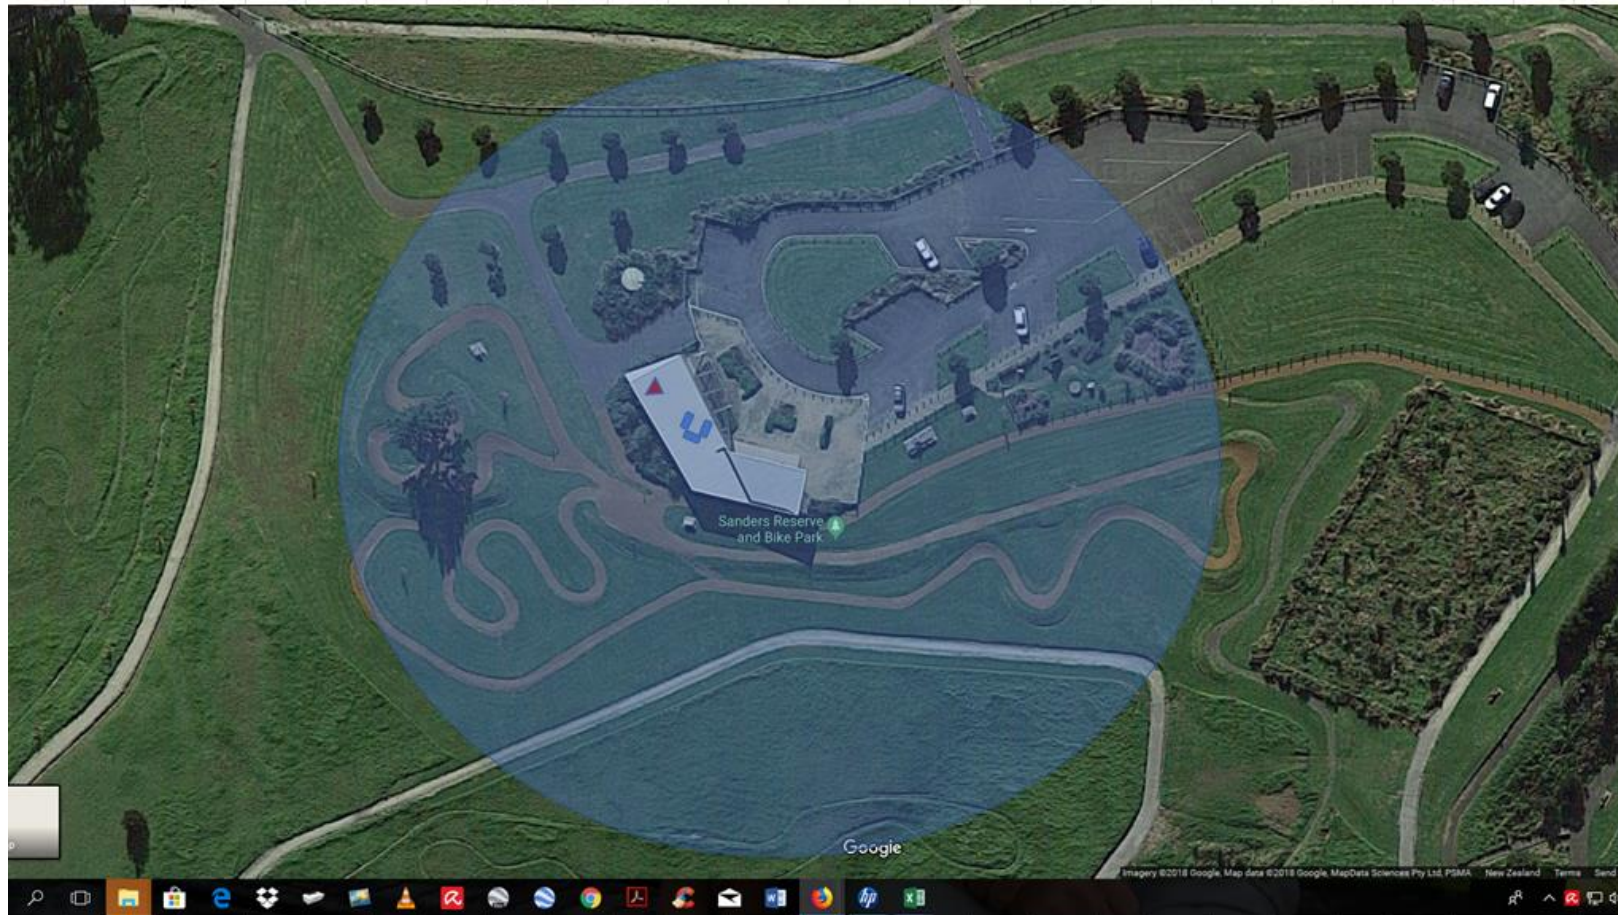

Sanders Park Wireless Network Proposal

3 x small Sector Panels
Dimensions 362 x 267 x 184 mm
Signal Frequency - 5Ghz

1 x Point to Point Link
Dimensions 300mm x 15mm
Signal Frequency - 5Ghz

Possible WiFi coverage area for park visitors