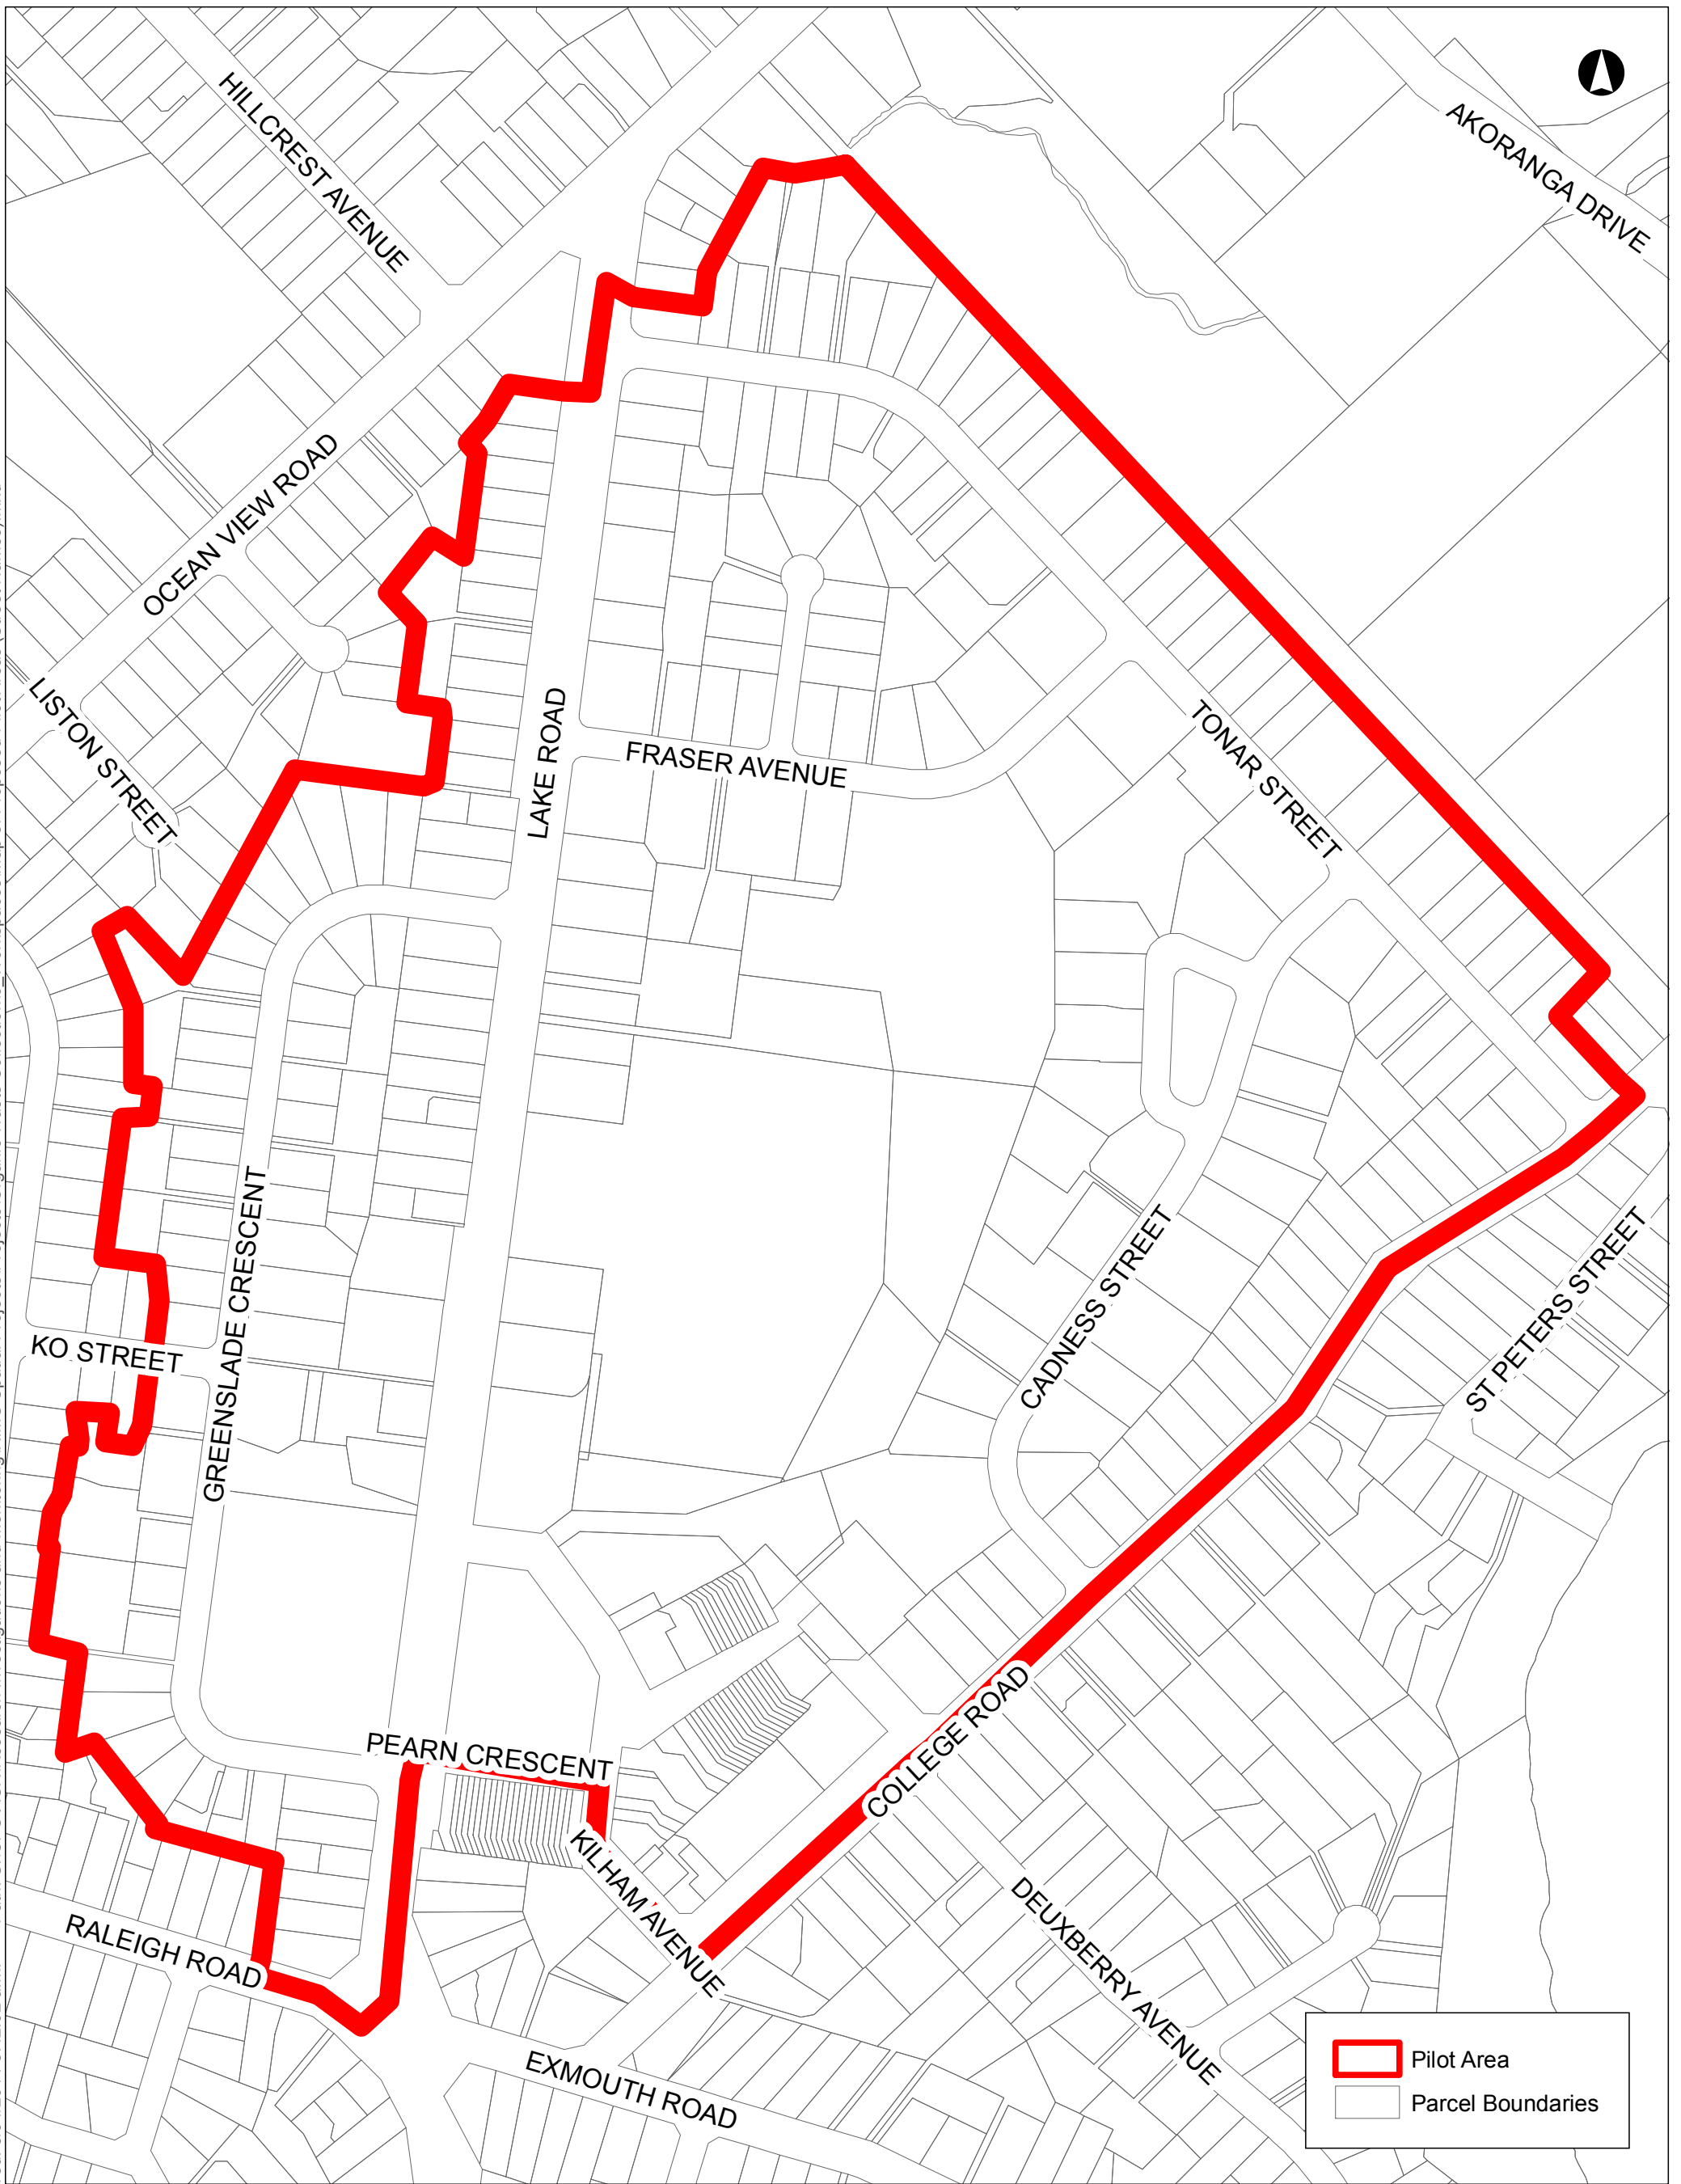

User: CraigF Date Saved: 8/04/2014 8:42:02 a.m. Path: U:\CPOVA\SR\Research Investigations and Monitoring\IRIMU Spatial Projects\Projects\Organic Waste Collection\3 Workspaces\Map of Proposed Pilot Areas (Street Names).mxd

	Pilot Area
	Parcel Boundaries

# Organic Waste Collection Pilot Area 3

Map Produced by  
Research, Investigations  
& Monitoring, Regional Strategy,  
Auckland Council