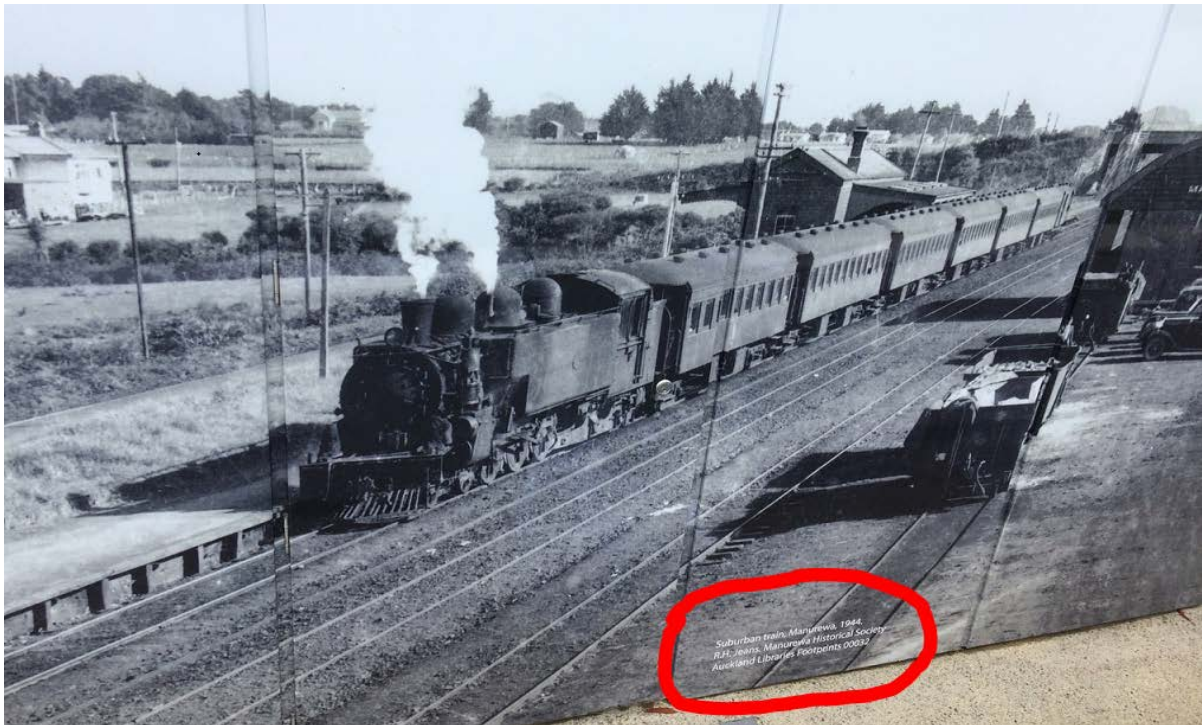

Photo film wrap applied to Manurewa bus station Exeloos unit

Photo credit:

Southern Motorway, Manurewa, 1960.

Raymond Peguero / Auckland Libraries Footprints 02991

Photo credit:

Railway Station, Manurewa, 1971.

Stuff Limited / Auckland Libraries Footprints 00162

Photo credit:

Suburban Train, Manurewa, 1944.

R.H. Jeans. Manurewa Historical Society / Auckland Libraries Footprints 00032