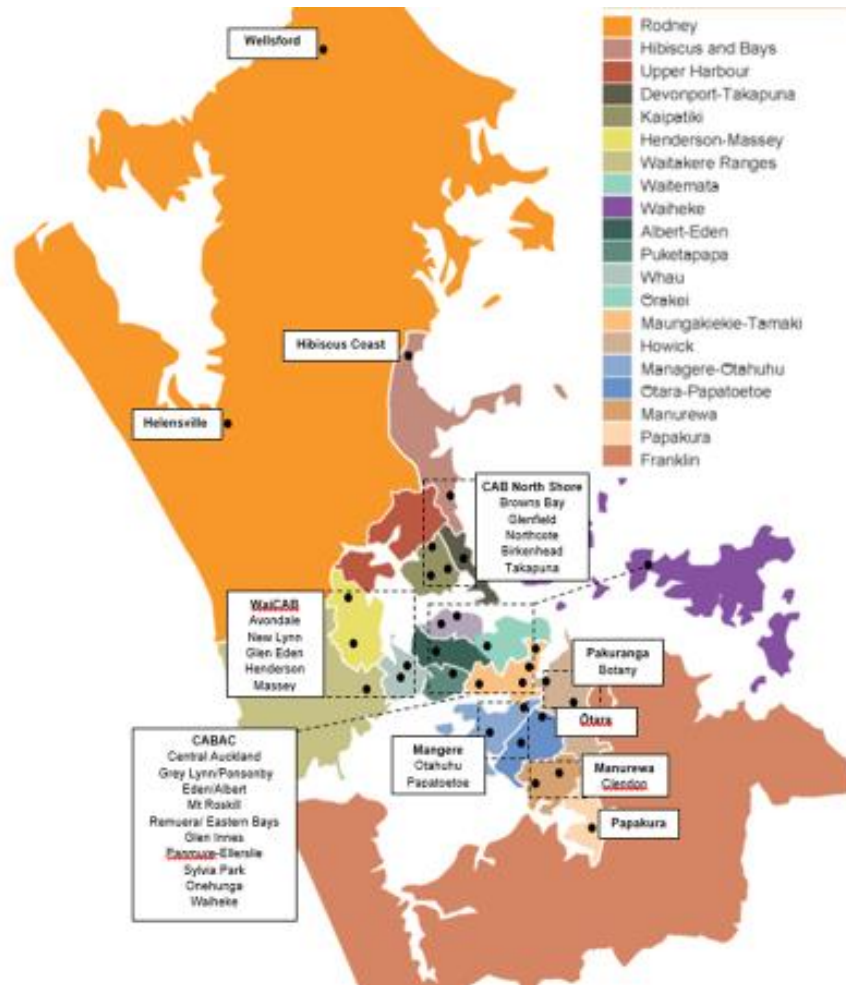

Attachment B

Map of bureaux locations by local board

20

CAB network in Auckland