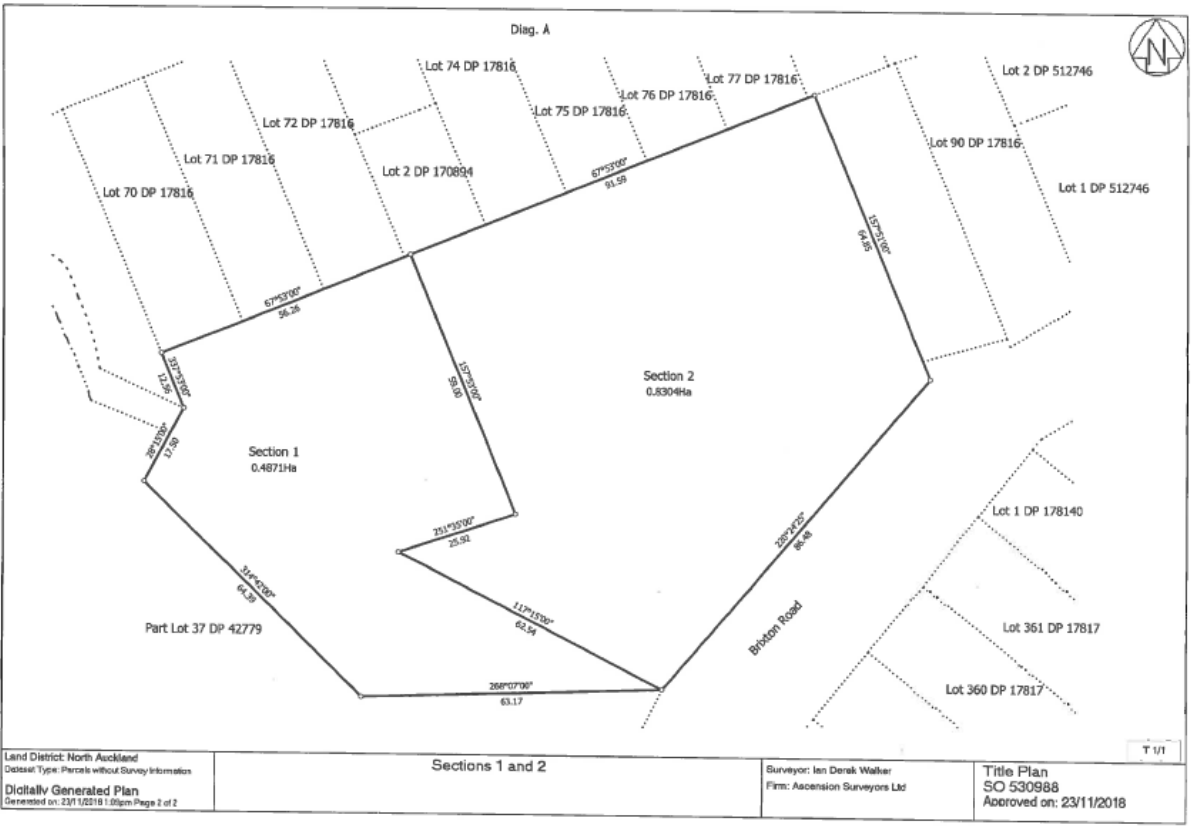

Sections 1 and 2

Surveyor: Ien Derek Walker
Firm: Ascension Surveyors Ltd

Title Plan
SO 530988
Approved on: 23/11/2018

T 1/1