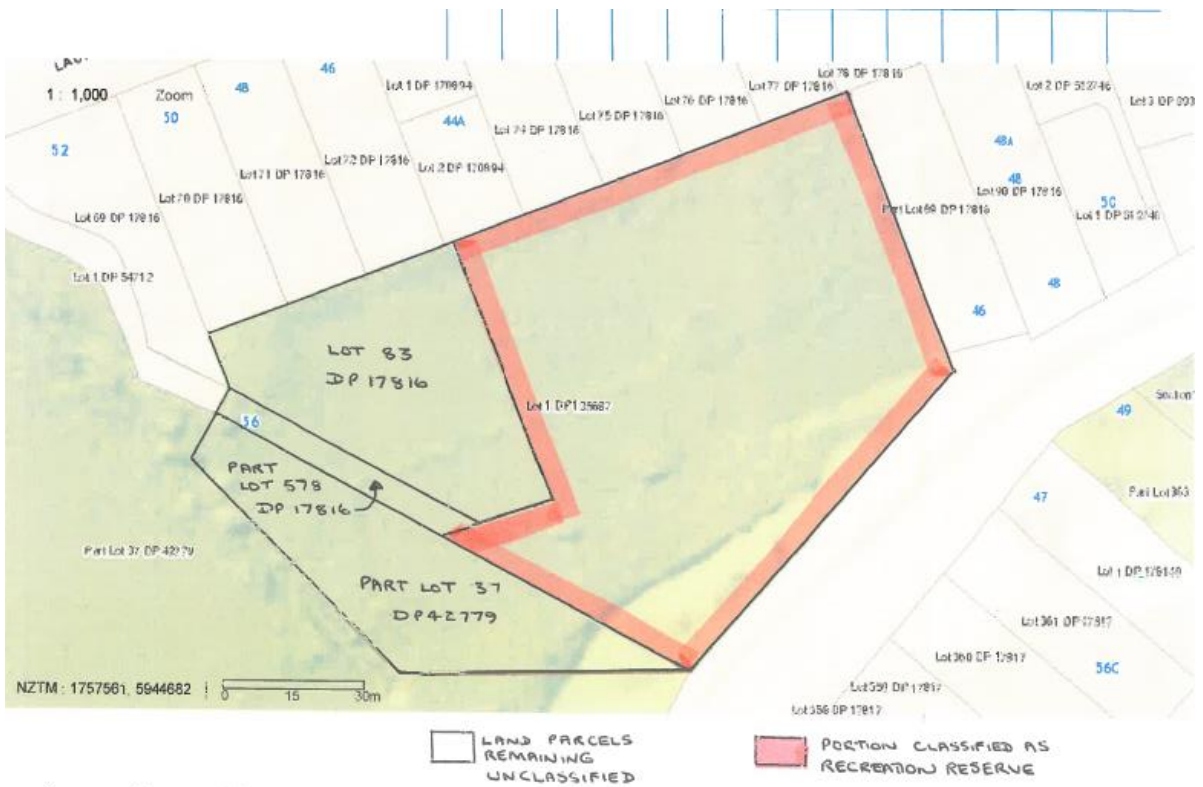

Attachment D

Manly Park reserve land requiring classification as Recreation Reserve

Land District: North Auckland
 Dataset Type: Parcels without Survey Information
 Digitally Generated Plan
 Generated on: 23/11/2018 1:05pm Page 2 of 2

Sections 1 and 2

Surveyor: Ien Derek Walker
 Firm: Ascension Surveyors Ltd

Title Plan
 SO 530988
 Approved on: 23/11/2018

T 1/1