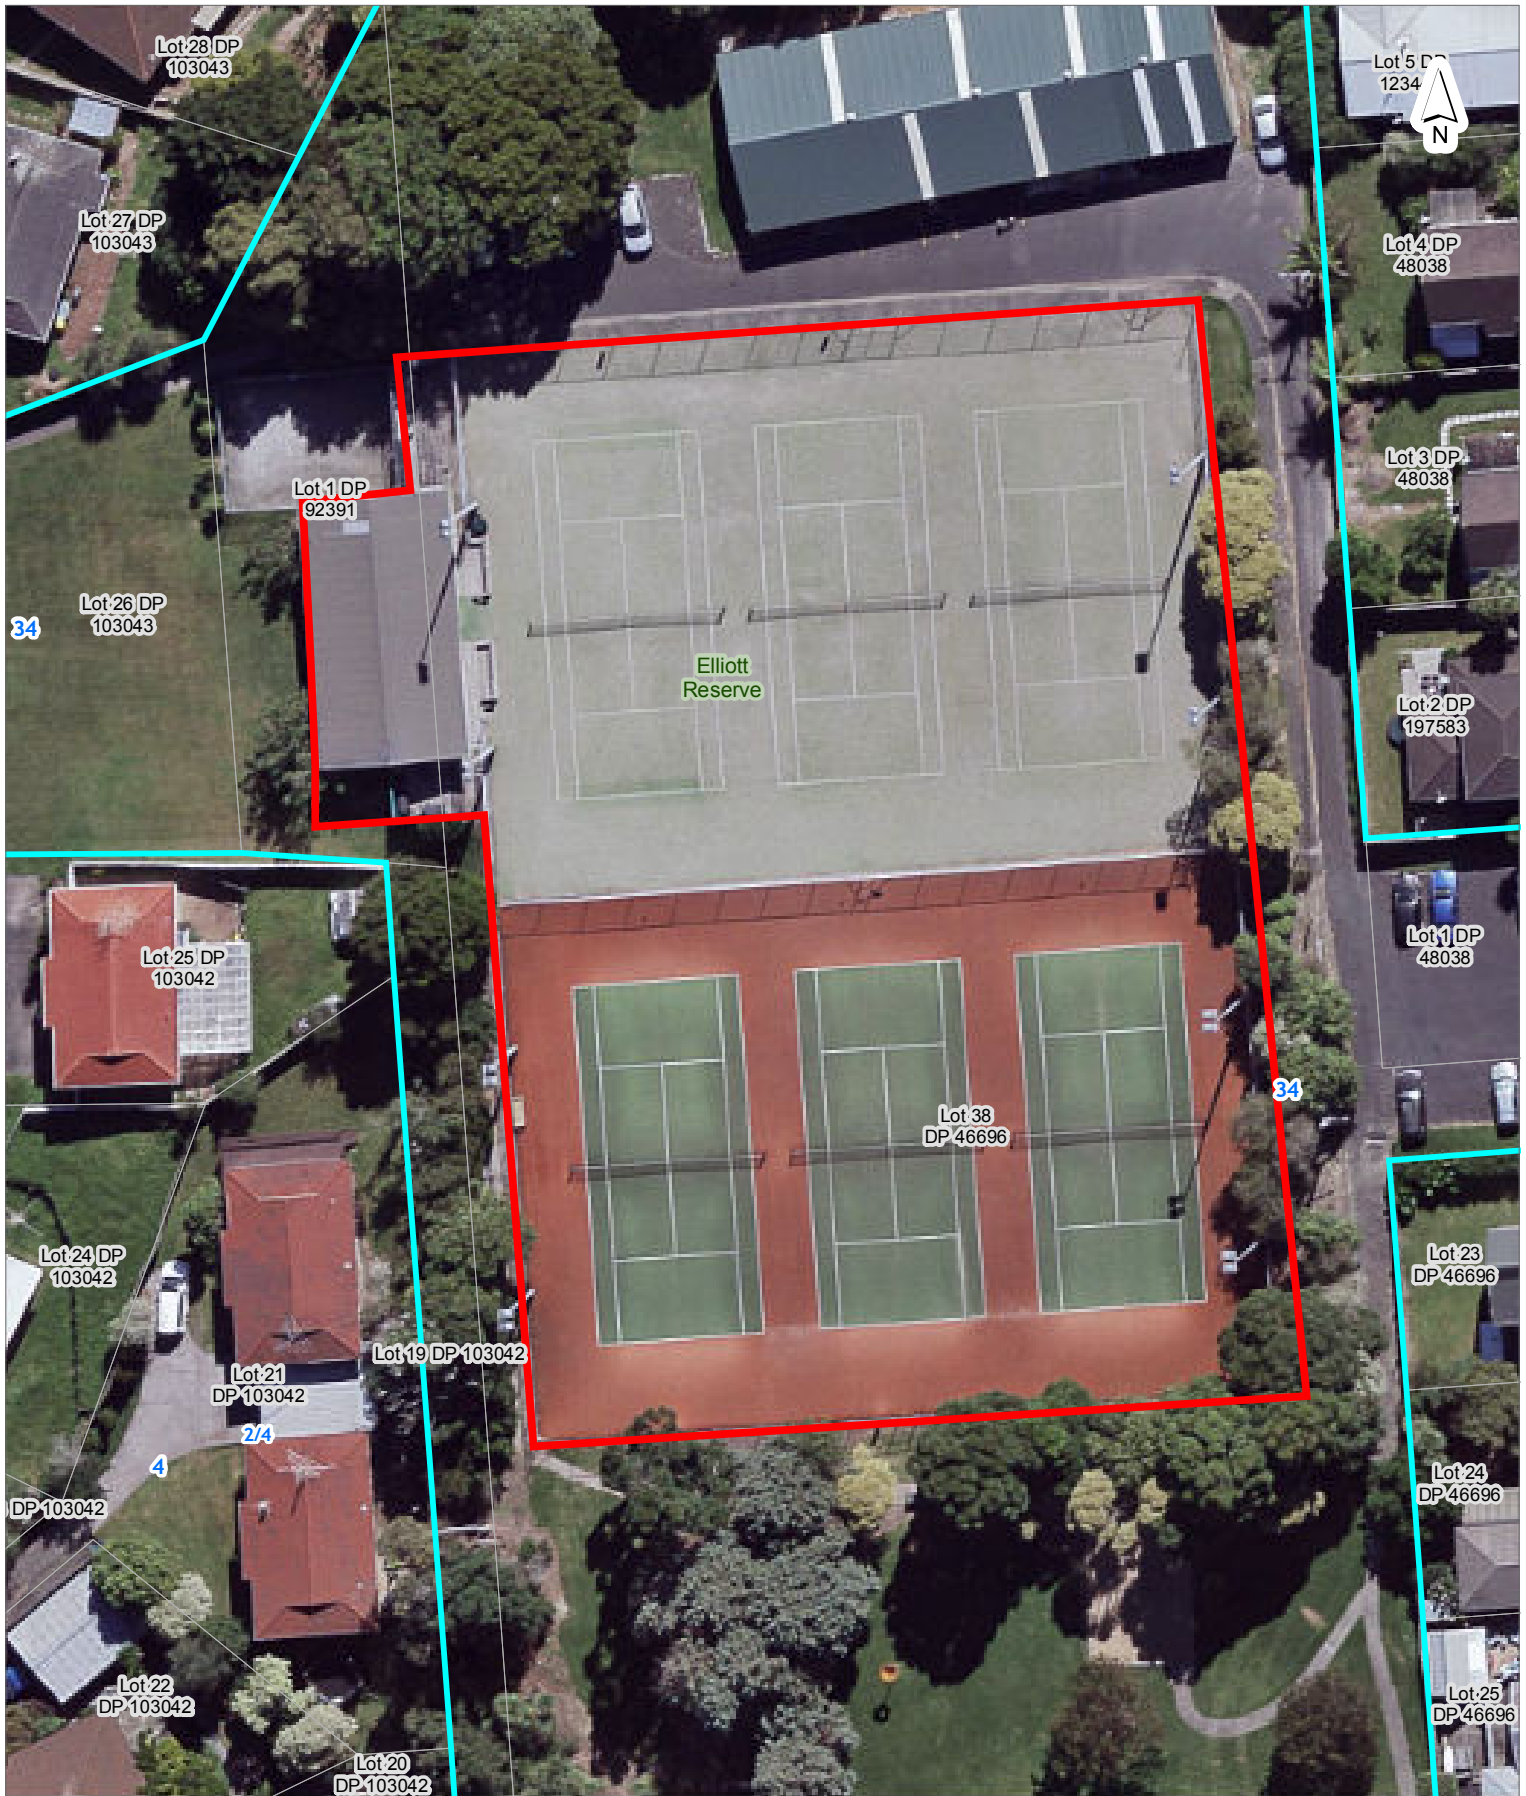

Glenfield Tennis Club Inc Site Map

DISCLAIMER:
 This map/plan is illustrative only and all information should be independently verified on site before taking any action. Copyright Auckland Council. Land Parcel Boundary information from LINZ (Crown Copyright Reserved). Whilst due care has been taken, Auckland Council gives no warranty as to the accuracy and plan completeness of any information on this map/plan and accepts no liability for any error, omission or use of the information. Height datum: Auckland 1946.

Glenfield Tennis Club Inc

Elliott Reserve

R34 Elliott Avenue, Bayview

0 2.5 5 7.5
 Meters

Scale @ A4
 = 1:500

Date Printed:
 16/06/2017