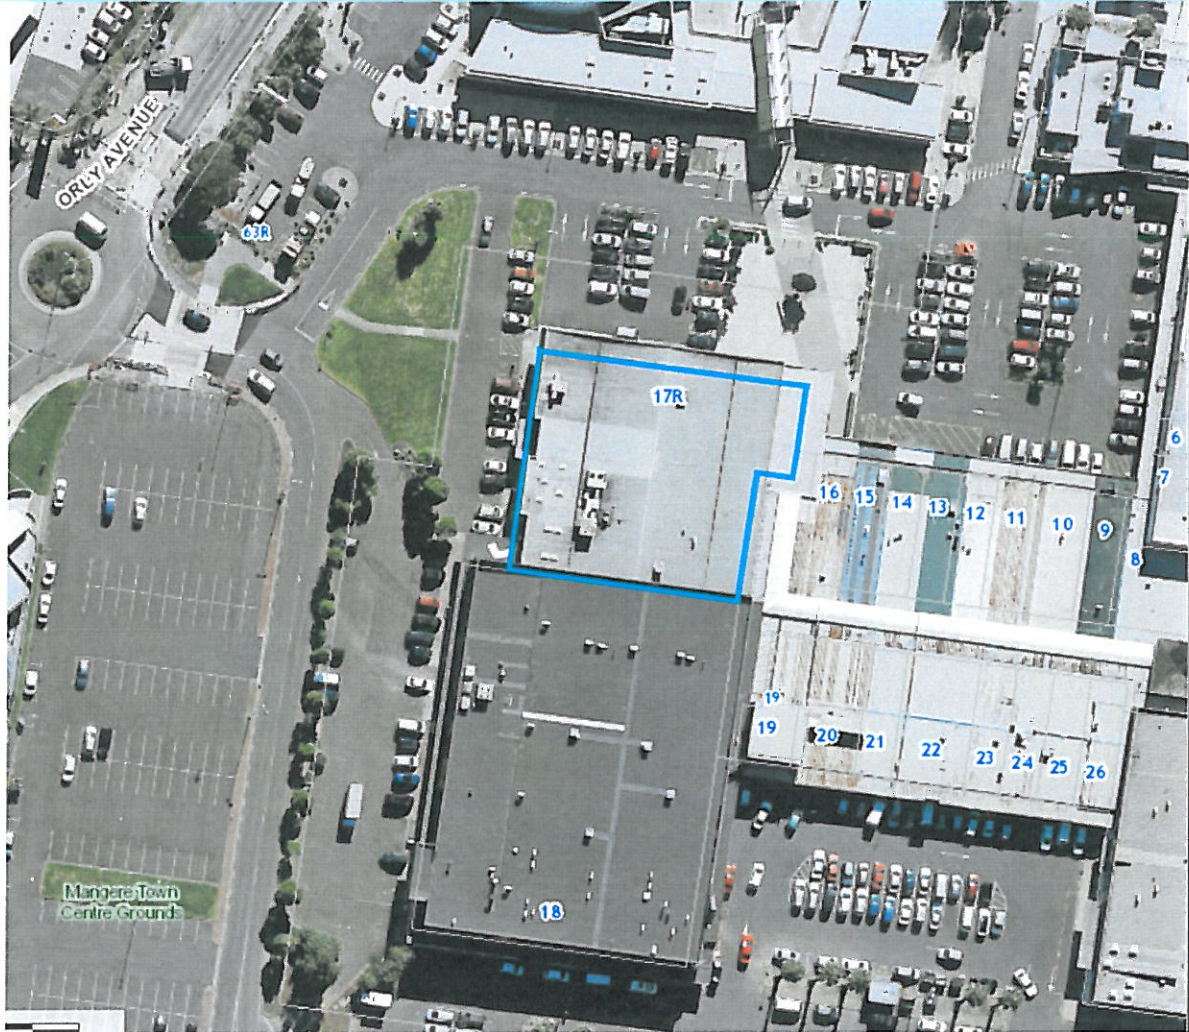

Attachment A:

Site map of 17R Māngere Town Square, Māngere outlined in blue.

Vacant office space outlined in red.

Revised Date: 09/02/2017
 Drawn by: For Information
 E.D. AT

1 EXISTING FLOOR PLAN
 SCALE: 1:50 @ A1 1:100 @ A3