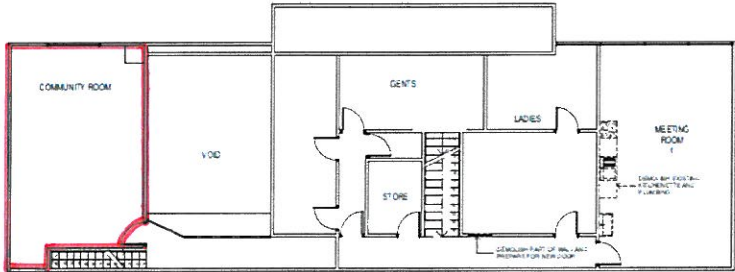

Attachment A:

Site map of 17R Māngere Town Square, Māngere outlined in blue.

Vacant office space outlined in red.

Revised Date: 09/02/2017
 Drawn by: For Information
 E.D. AT

1 EXISTING FLOOR PLAN
 SCALE: 1:50 @ A1 1:100 @ A3