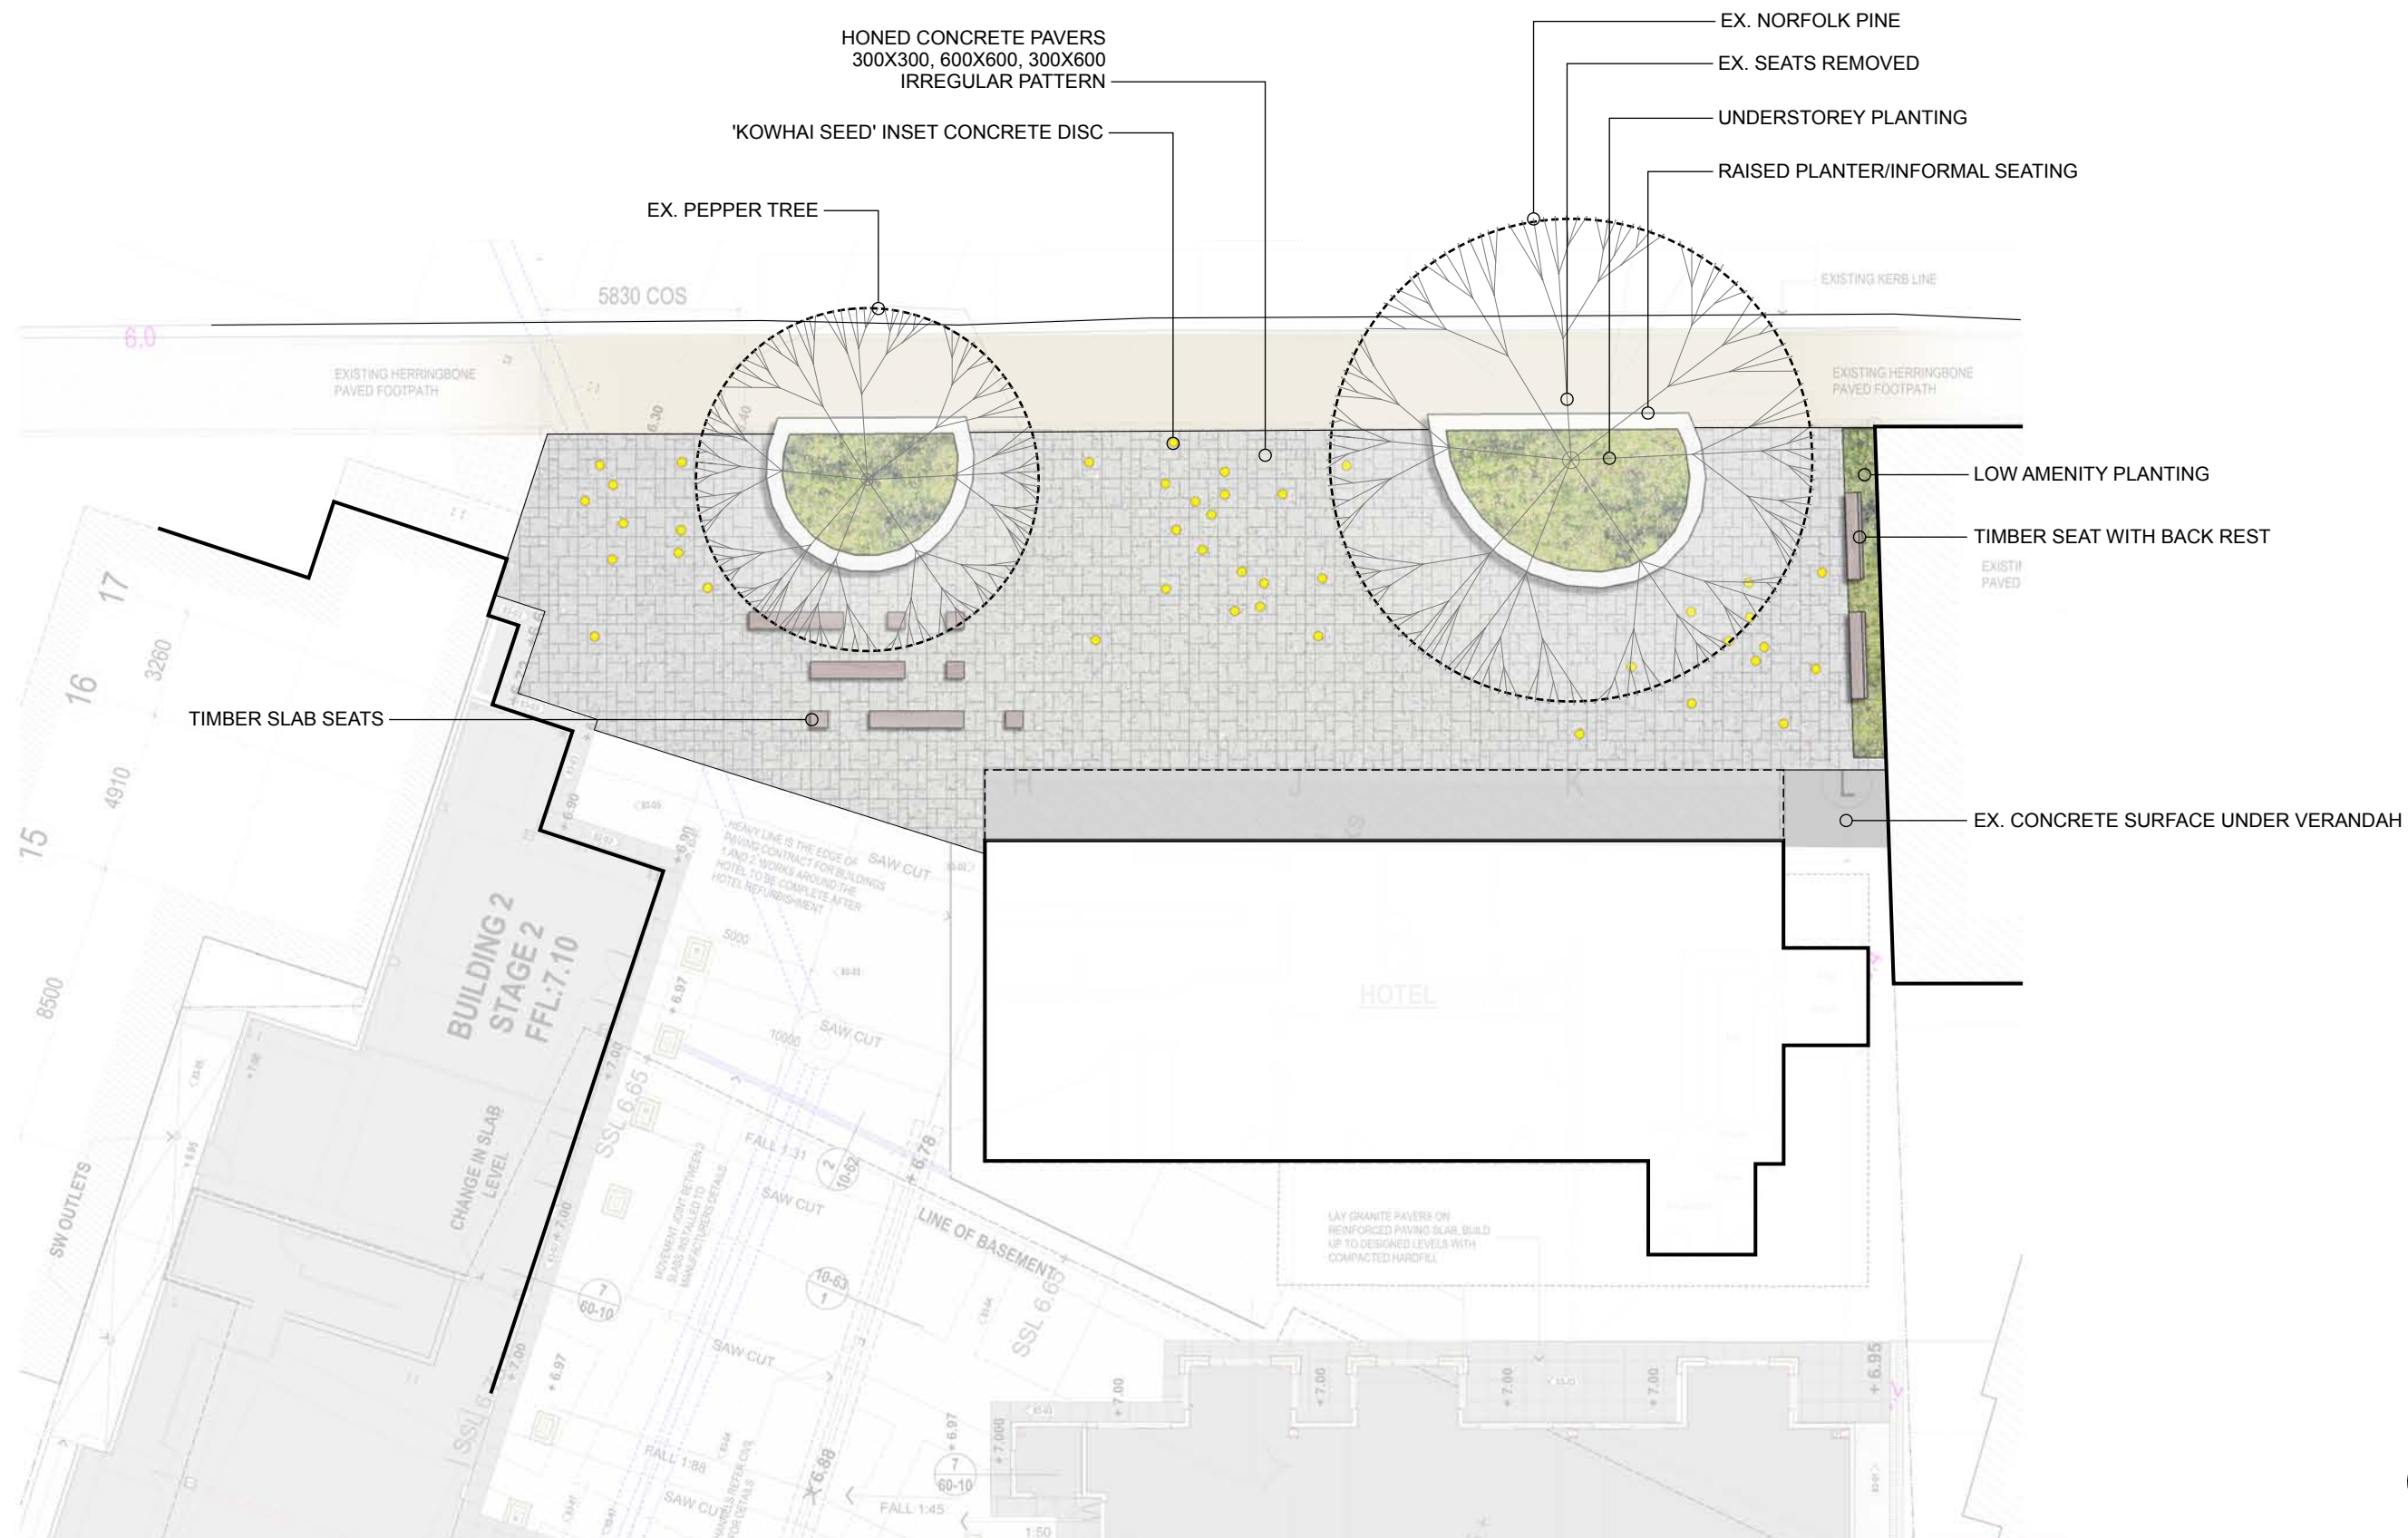

May 2016  
 Warkworth Tavern Plaza  
**LANDSCAPE CONCEPT PLAN**  
 SCALE: 1:200

May 2016  
Warkworth Tavern Plaza  
**LANDSCAPE CONCEPT PLAN**  
SCALE: 1:200

**DRAFT**  
**THR=ESHER**  
URBAN DESIGN AND LANDSCAPE ARCHITECTURE