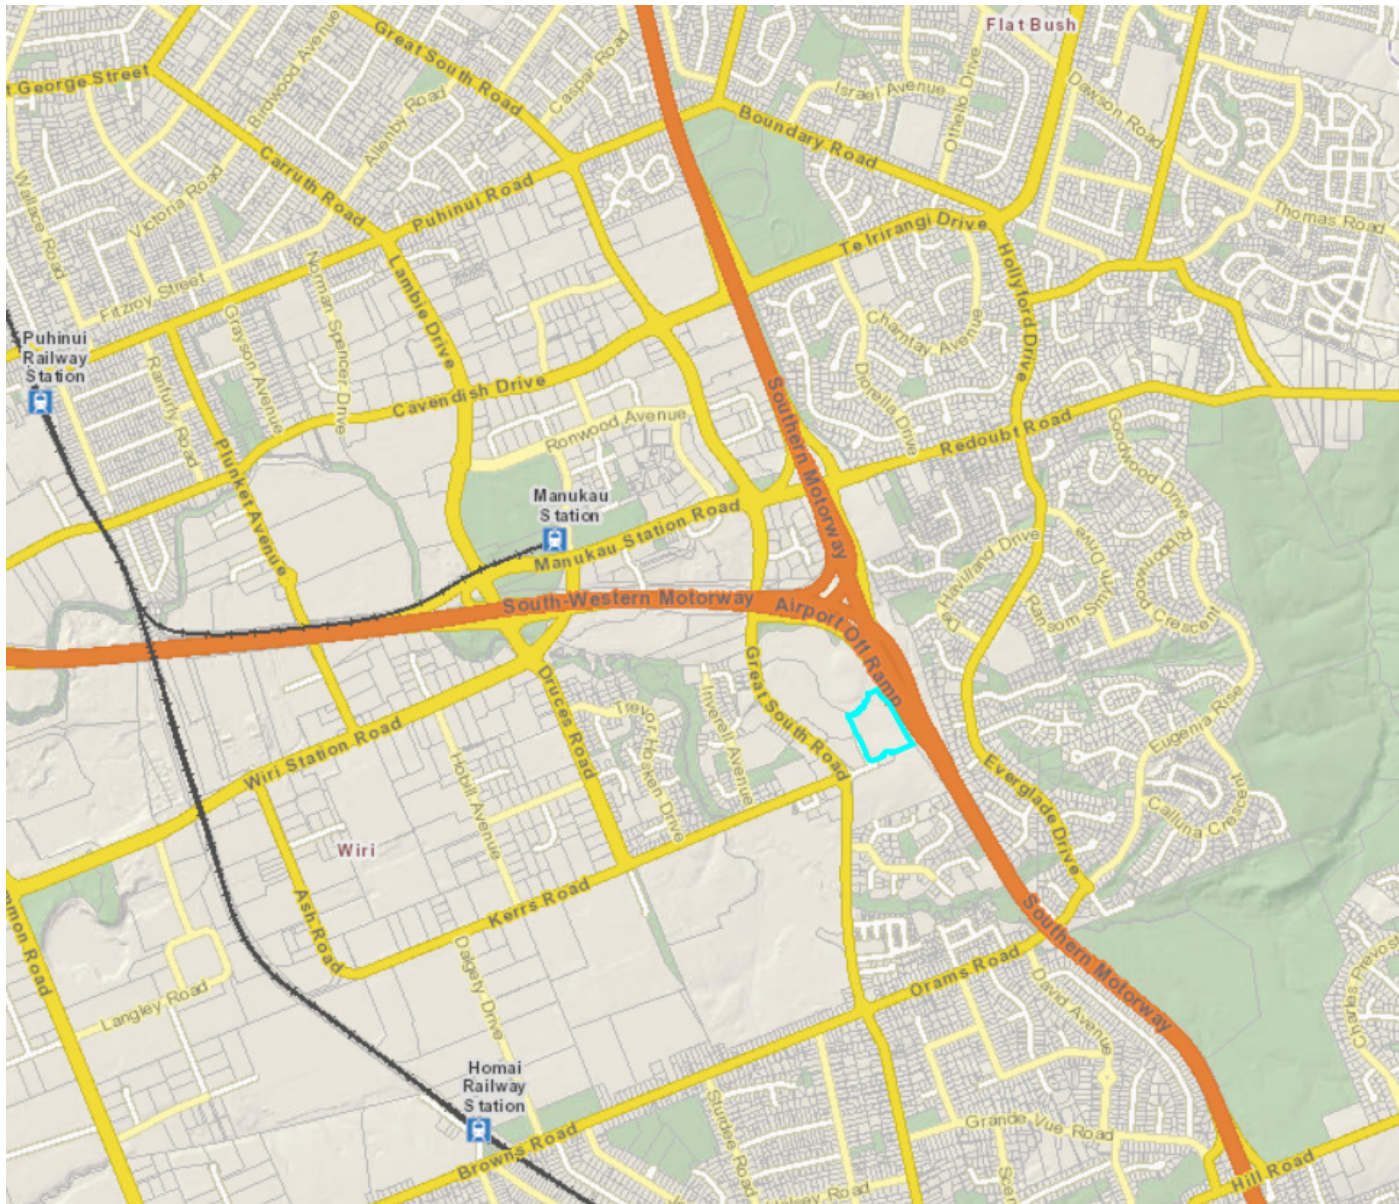

**Attachment B: Location plan for 834 Great South Rd & 10 Pacific Events Centre Drv, Manukau**

**SITE LOCATION**