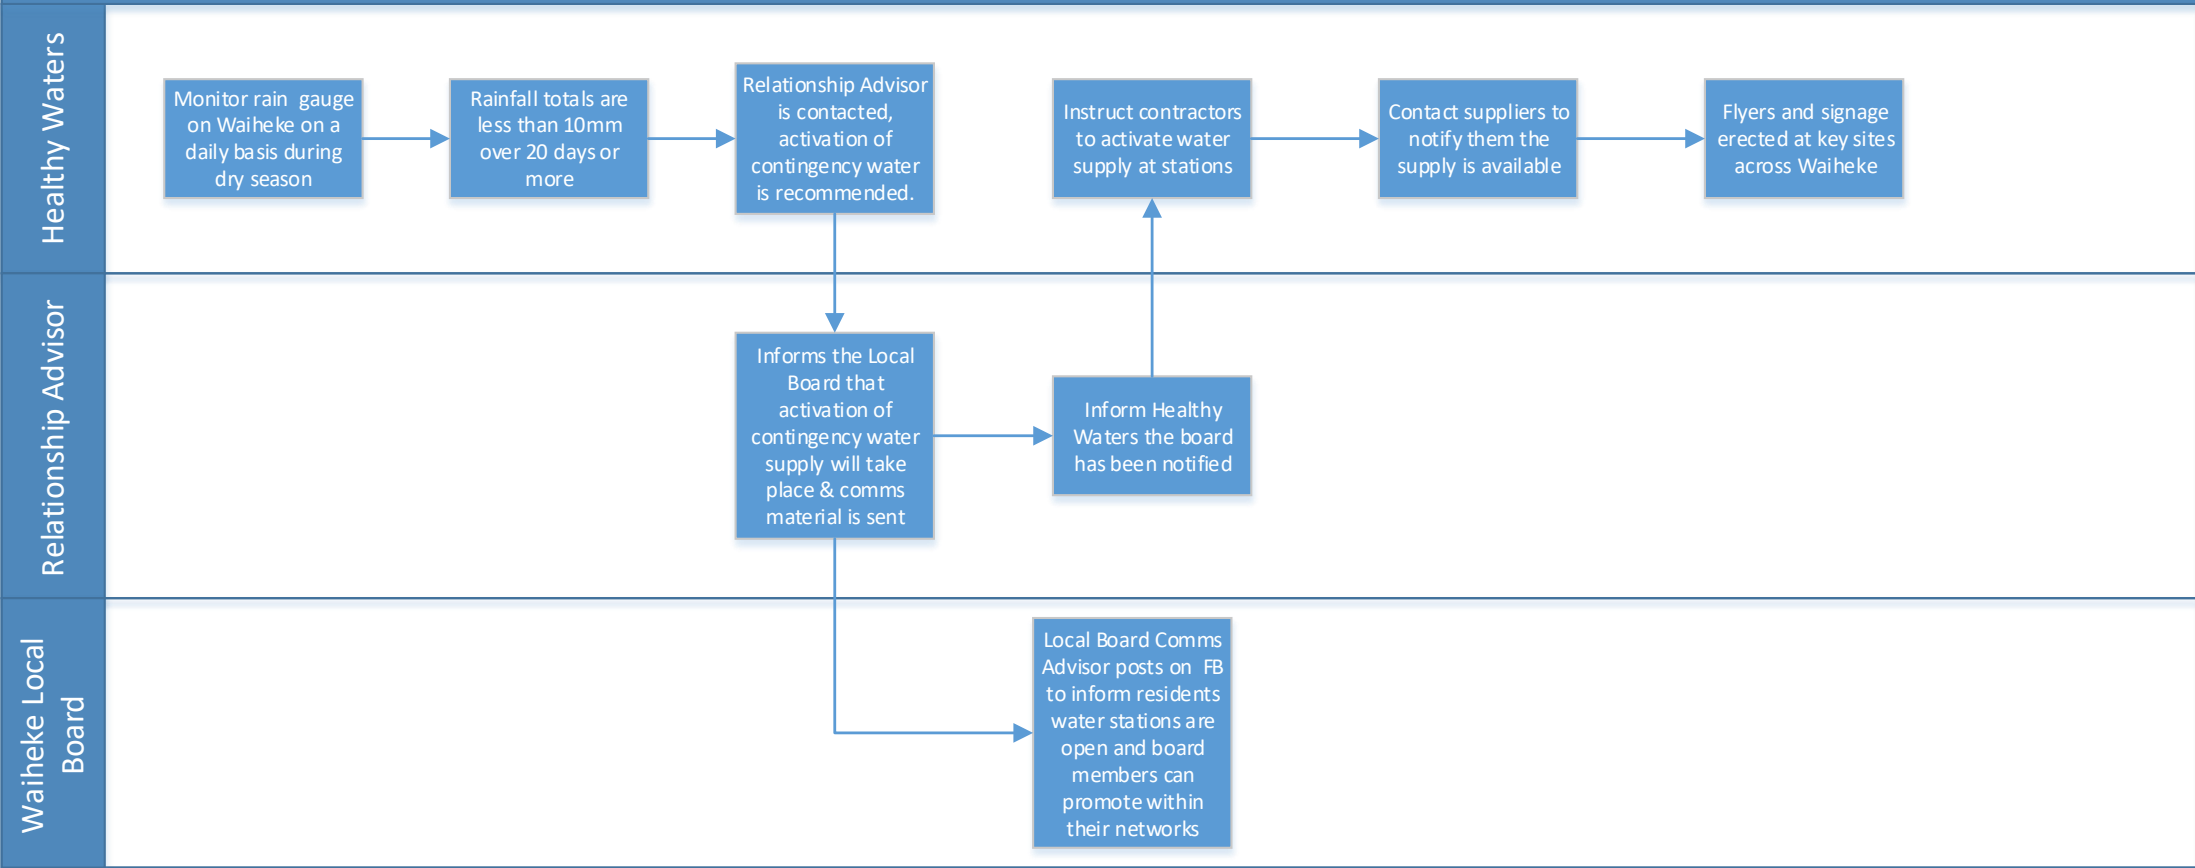

Waiheke Contingency Water Plan – process to activate

Waiheke Contingency Water Plan – process to de-activate