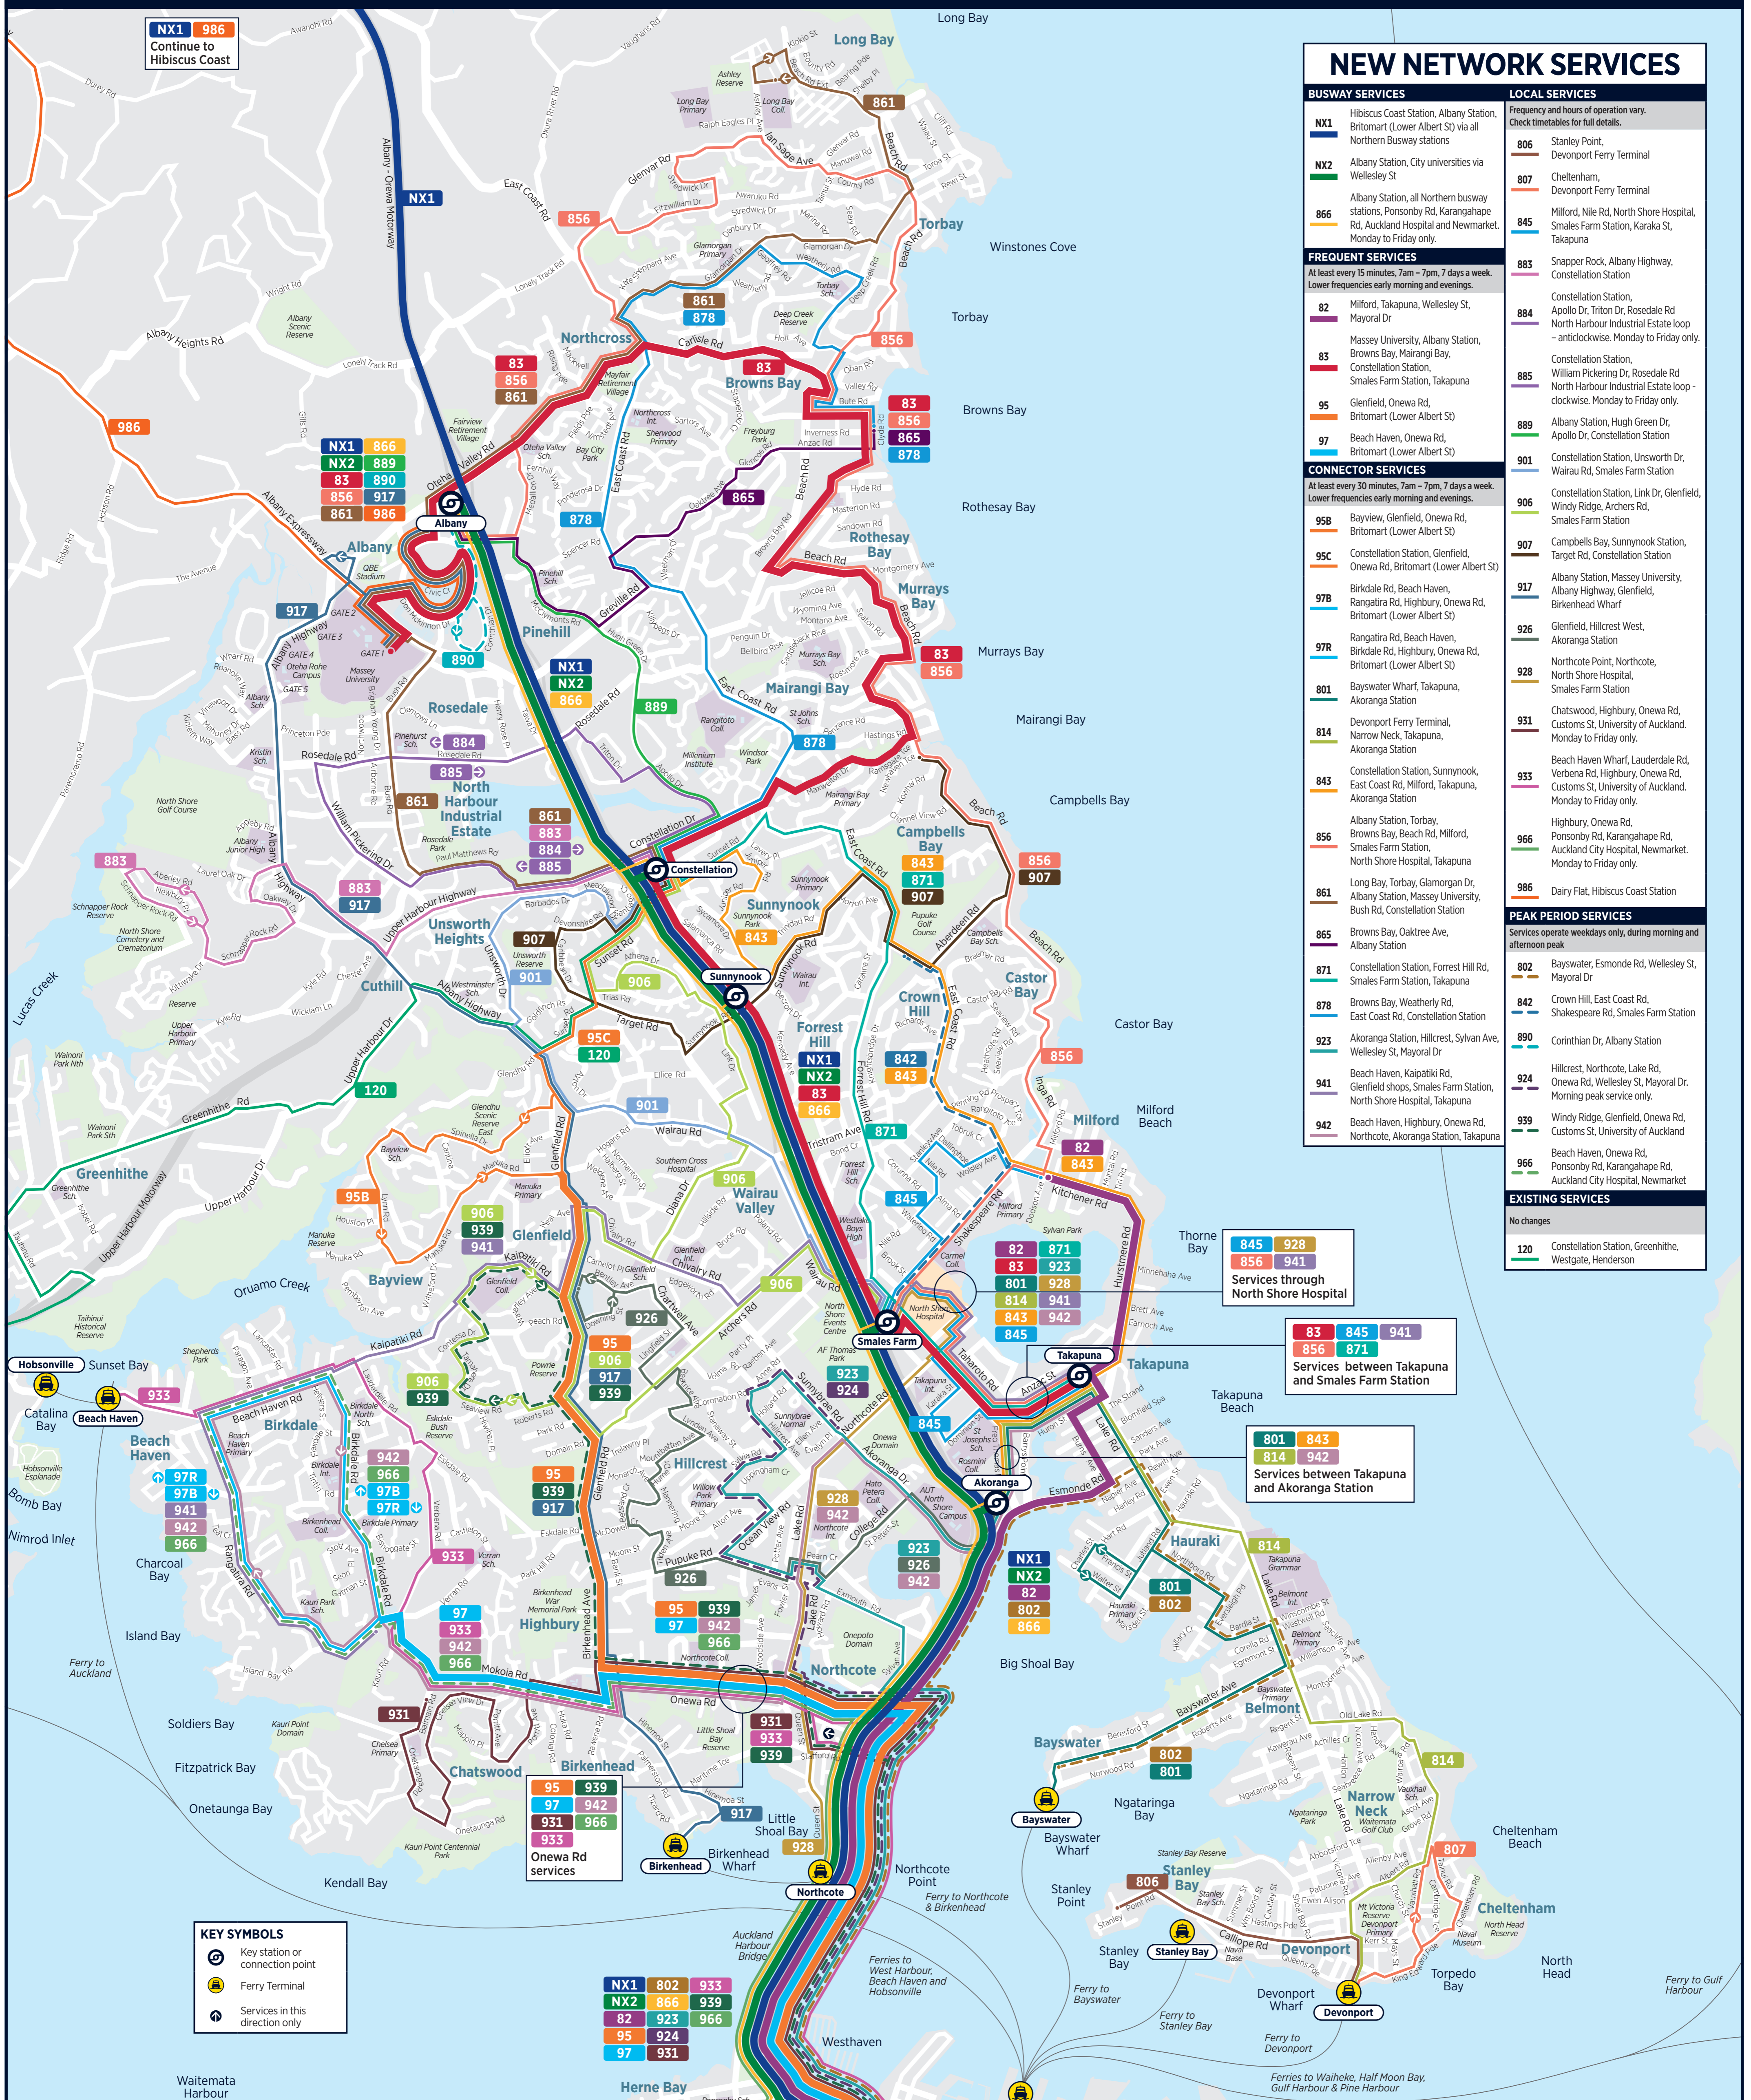

New North Shore Bus Network

NEW NETWORK SERVICES

BUSWAY SERVICES		LOCAL SERVICES	
NX1	Hibiscus Coast Station, Albany Station, Britomart (Lower Albert St) via all Northern Busway stations	806	Stanley Point, Devonport Ferry Terminal
NX2	Albany Station, City universities via Wellesley St	807	Cheltenham, Devonport Ferry Terminal
866	Albany Station, all Northern busway stations, Ponsby Rd, Karangahape Rd, Auckland Hospital and Newmarket, Monday to Friday only.	845	Milford, Nile Rd, North Shore Hospital, Smales Farm Station, Karaka St, Takapuna
FREQUENT SERVICES		CONNECTOR SERVICES	
At least every 15 minutes, 7am - 7pm, 7 days a week. Lower frequencies early morning and evenings.		At least every 30 minutes, 7am - 7pm, 7 days a week. Lower frequencies early morning and evenings.	
82	Milford, Takapuna, Wellesley St, Mayoral Dr	95B	Bayview, Glenfield, Onewa Rd, Britomart (Lower Albert St)
83	Massey University, Albany Station, Constellation Station, Smales Farm Station, Takapuna	95C	Constellation Station, Glenfield, Onewa Rd, Britomart (Lower Albert St)
95	Glenfield, Onewa Rd, Britomart (Lower Albert St)	97B	Birkdale Rd, Beach Haven, Rangitira Rd, Highbury, Onewa Rd, Britomart (Lower Albert St)
97	Beach Haven, Onewa Rd, Britomart (Lower Albert St)	97R	Rangitira Rd, Beach Haven, Birkdale Rd, Highbury, Onewa Rd, Britomart (Lower Albert St)
CONNECTOR SERVICES		PEAK PERIOD SERVICES	
At least every 30 minutes, 7am - 7pm, 7 days a week. Lower frequencies early morning and evenings.		Services operate weekdays only, during morning and afternoon peak	
95B	Bayview, Glenfield, Onewa Rd, Britomart (Lower Albert St)	802	Bayswater, Esmond Rd, Wellesley St, Mayoral Dr
95C	Constellation Station, Glenfield, Onewa Rd, Britomart (Lower Albert St)	842	Crown Hill, East Coast Rd, Shakespeare Rd, Smales Farm Station
97B	Birkdale Rd, Beach Haven, Rangitira Rd, Highbury, Onewa Rd, Britomart (Lower Albert St)	890	Corinthian Dr, Albany Station
97R	Rangitira Rd, Beach Haven, Birkdale Rd, Highbury, Onewa Rd, Britomart (Lower Albert St)	924	Hillcrest, Northcote, Lake Rd, Onewa Rd, Wellesley St, Mayoral Dr Morning peak service only.
801	Bayswater Wharf, Takapuna, Akoranga Station	939	Windy Ridge, Glenfield, Onewa Rd, Customs St, University of Auckland
814	Devonport Ferry Terminal, Narrow Neck, Takapuna, Akoranga Station	966	Beach Haven, Onewa Rd, Ponsby Rd, Karangahape Rd, Auckland City Hospital, Newmarket, Monday to Friday only.
843	Constellation Station, Sunnyside, East Coast Rd, Milford, Takapuna, Akoranga Station	986	Dairy Flat, Hibiscus Coast Station
856	Albany Station, Torbay, Browns Bay, Beach Rd, Milford, Smales Farm Station, North Shore Hospital, Takapuna	EXISTING SERVICES	
861	Long Bay, Torbay, Glamorgan Dr, Albany Station, Massey University, Bush Rd, Constellation Station	No changes	
865	Browns Bay, Oaktree Ave, Albany Station	120 Constellation Station, Greenhithe, Westgate, Henderson	
871	Constellation Station, Forrest Hill Rd, Smales Farm Station, Takapuna		
878	Browns Bay, Weatherly Rd, East Coast Rd, Constellation Station		
923	Akoranga Station, Hillcrest, Sylvan Ave, Wellesley St, Mayoral Dr		
941	Beach Haven, Kaipitiki Rd, Glenfield shops, Smales Farm Station, North Shore Hospital, Takapuna		
942	Beach Haven, Highbury, Onewa Rd, Northcote, Akoranga Station, Takapuna		