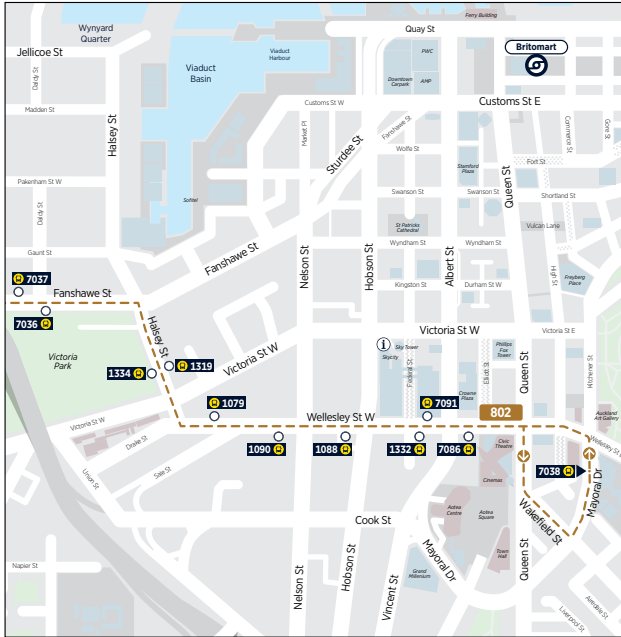

Weekend services from Bayswater to the City travel via Birkenhead.
No service Christmas Day.

	To City		From City	
	Stanley Bay Wharf	Downtown Ferry Terminal	Downtown Ferry Terminal (Pier 2)	Stanley Bay Wharf
Monday to Friday only	07:05	07:20	06:50	07:05
	07:35	07:50	07:20	07:35
	08:05	08:20	07:50	08:05
	08:40	08:55	08:20	08:35
	16:20	16:35	16:05	16:20
	16:50	17:05	16:35	16:50
	17:20	17:35	17:05	17:20
	17:50	18:05	17:35	17:50
	-	-	18:05	18:20
	-	-	18:40	18:55
	-	-	19:10	19:25

	To Waiheke Island		From Waiheke Island	
	Devonport Ferry Terminal	Matiatia Ferry Terminal	Matiatia Ferry Terminal	Devonport Ferry Terminal
Monday to Friday	05:40	06:15	10:00	10:35
	09:10	09:45	12:00	12:35
	11:10	11:45	14:00	14:35
	13:10	13:45	16:00	16:35
	15:10	15:45	-	-

	To Waiheke Island		From Waiheke Island	
	Devonport Ferry Terminal	Matiatia Ferry Terminal	Matiatia Ferry Terminal	Devonport Ferry Terminal
Saturday	09:10	09:45	10:00	10:35
	11:10	11:45	12:00	12:35
	13:10	13:45	14:00	14:35
	15:10	15:45	16:00	16:35
	17:10	17:45	18:00	18:35

Route Map

City Centre

Akoranga Bus Station

Takapuna Transport Centre