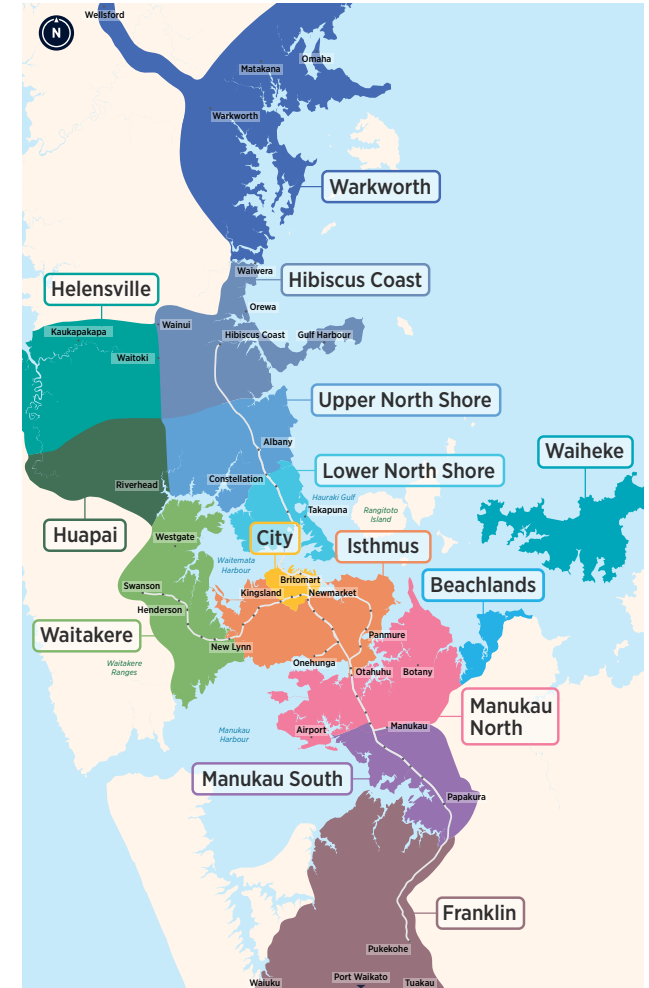

Devonport Bayswater Hauraki

Northern Bus & Ferry Timetable

Your guide to buses and ferries in this area

801

802

806

807

814

Routes

- **801** Bayswater Ferry Terminal, Takapuna, Akoranga Station
 - **802** Bayswater, Esmonde Rd, Wellesley St, City Centre (Mayoral Dr) (Monday to Friday peak only)
 - **806** Stanley Point, Devonport Ferry Terminal
 - **807** Cheltenham, Devonport Ferry Terminal
 - **814** Devonport Ferry Terminal, Narrow Neck, Takapuna, Akoranga Station
- Devonport to City Ferry
- Bayswater to City Ferry
- Stanley Bay to City Ferry
- Devonport to Waiheke Island Ferry

Fare Zones & Boundaries

- Warkworth
- Hibiscus Coast
- Waitakere
- Manukau North
- Upper North Shore
- City
- Manukau South
- Lower North Shore
- Isthmus
- Franklin
- Helensville
- Waiheke
- Beachlands

Weekend services from Bayswater to the City travel via Birkenhead.
No service Christmas Day.

	To City		From City	
	Stanley Bay Wharf	Downtown Ferry Terminal	Downtown Ferry Terminal (Pier 2)	Stanley Bay Wharf
Monday to Friday only	07:05	07:20	06:50	07:05
	07:35	07:50	07:20	07:35
	08:05	08:20	07:50	08:05
	08:40	08:55	08:20	08:35
	16:20	16:35	16:05	16:20
	16:50	17:05	16:35	16:50
	17:20	17:35	17:05	17:20
	17:50	18:05	17:35	17:50
	-	-	18:05	18:20
	-	-	18:40	18:55
	-	-	19:10	19:25