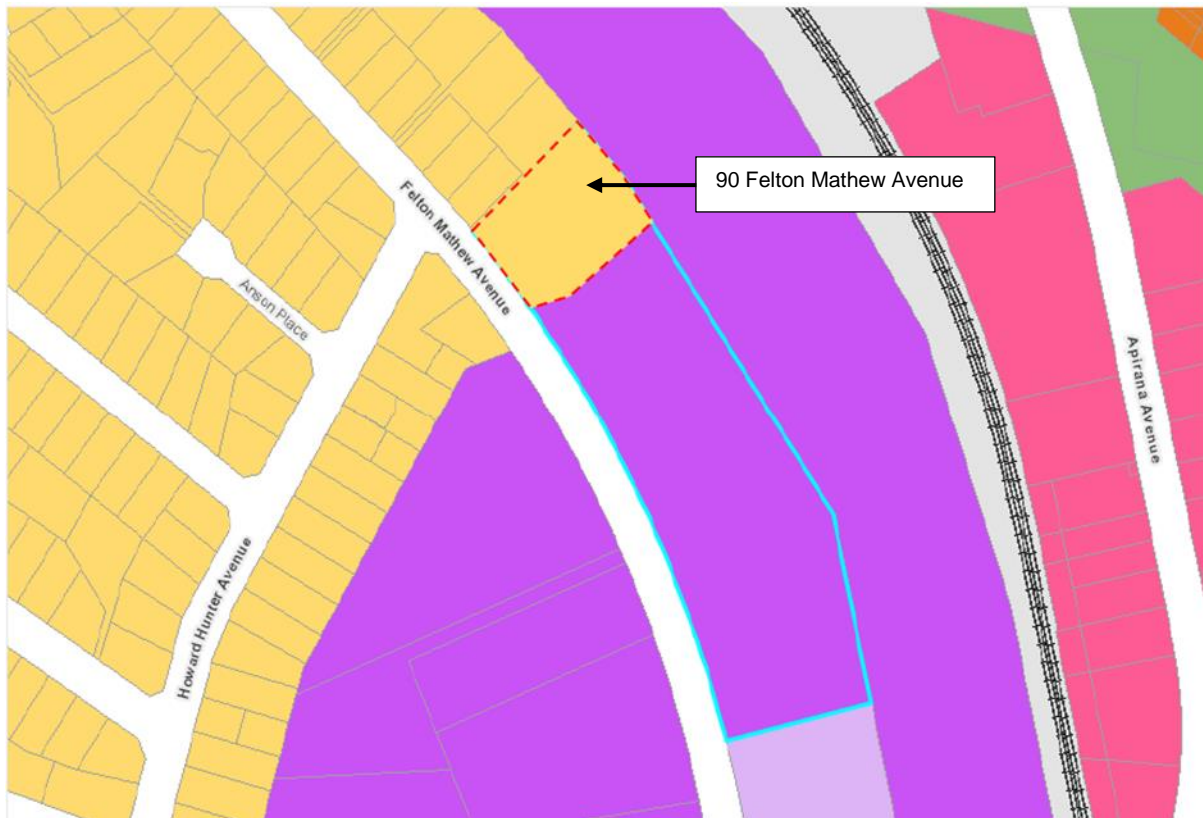

90 Felton Mathew Avenue, St Johns, Rezone to Residential – Mixed Housing Suburban Zone

Legend

-  Residential - Mixed Housing Suburban Zone
-  Open Space - Informal Recreation Zone
-  Business - Town Centre Zone
-  Business - Light Industry Zone
-  Strategic Transport Corridor Zone
- Road [i]