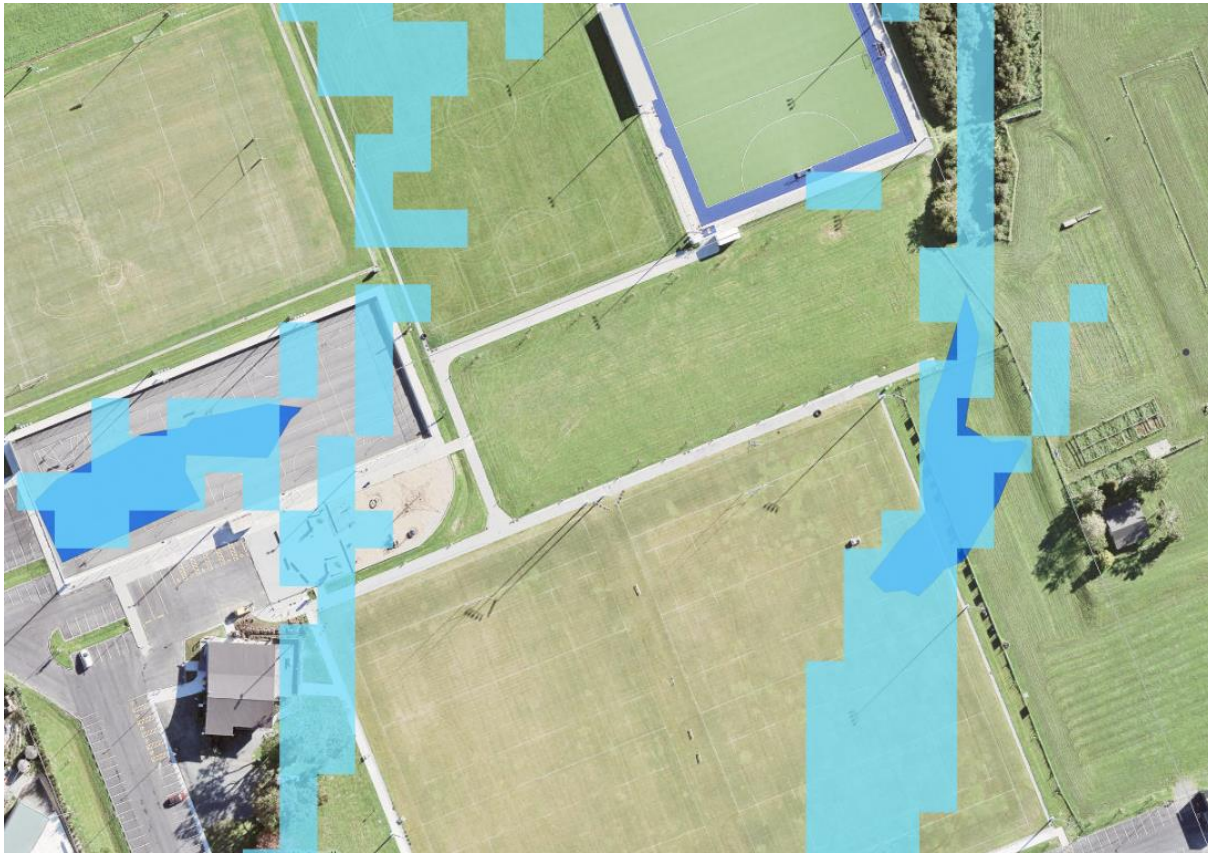

Attachment D

GIS aerial view from council's Hazard Viewer showing Mahurangi Sports and Recreation Collective Incorporated licence to occupy areas on land at Warkworth Showgrounds in relation to flood plains and flood prone areas

▲ LEGEND

Flood Plains

Flood Prone Areas